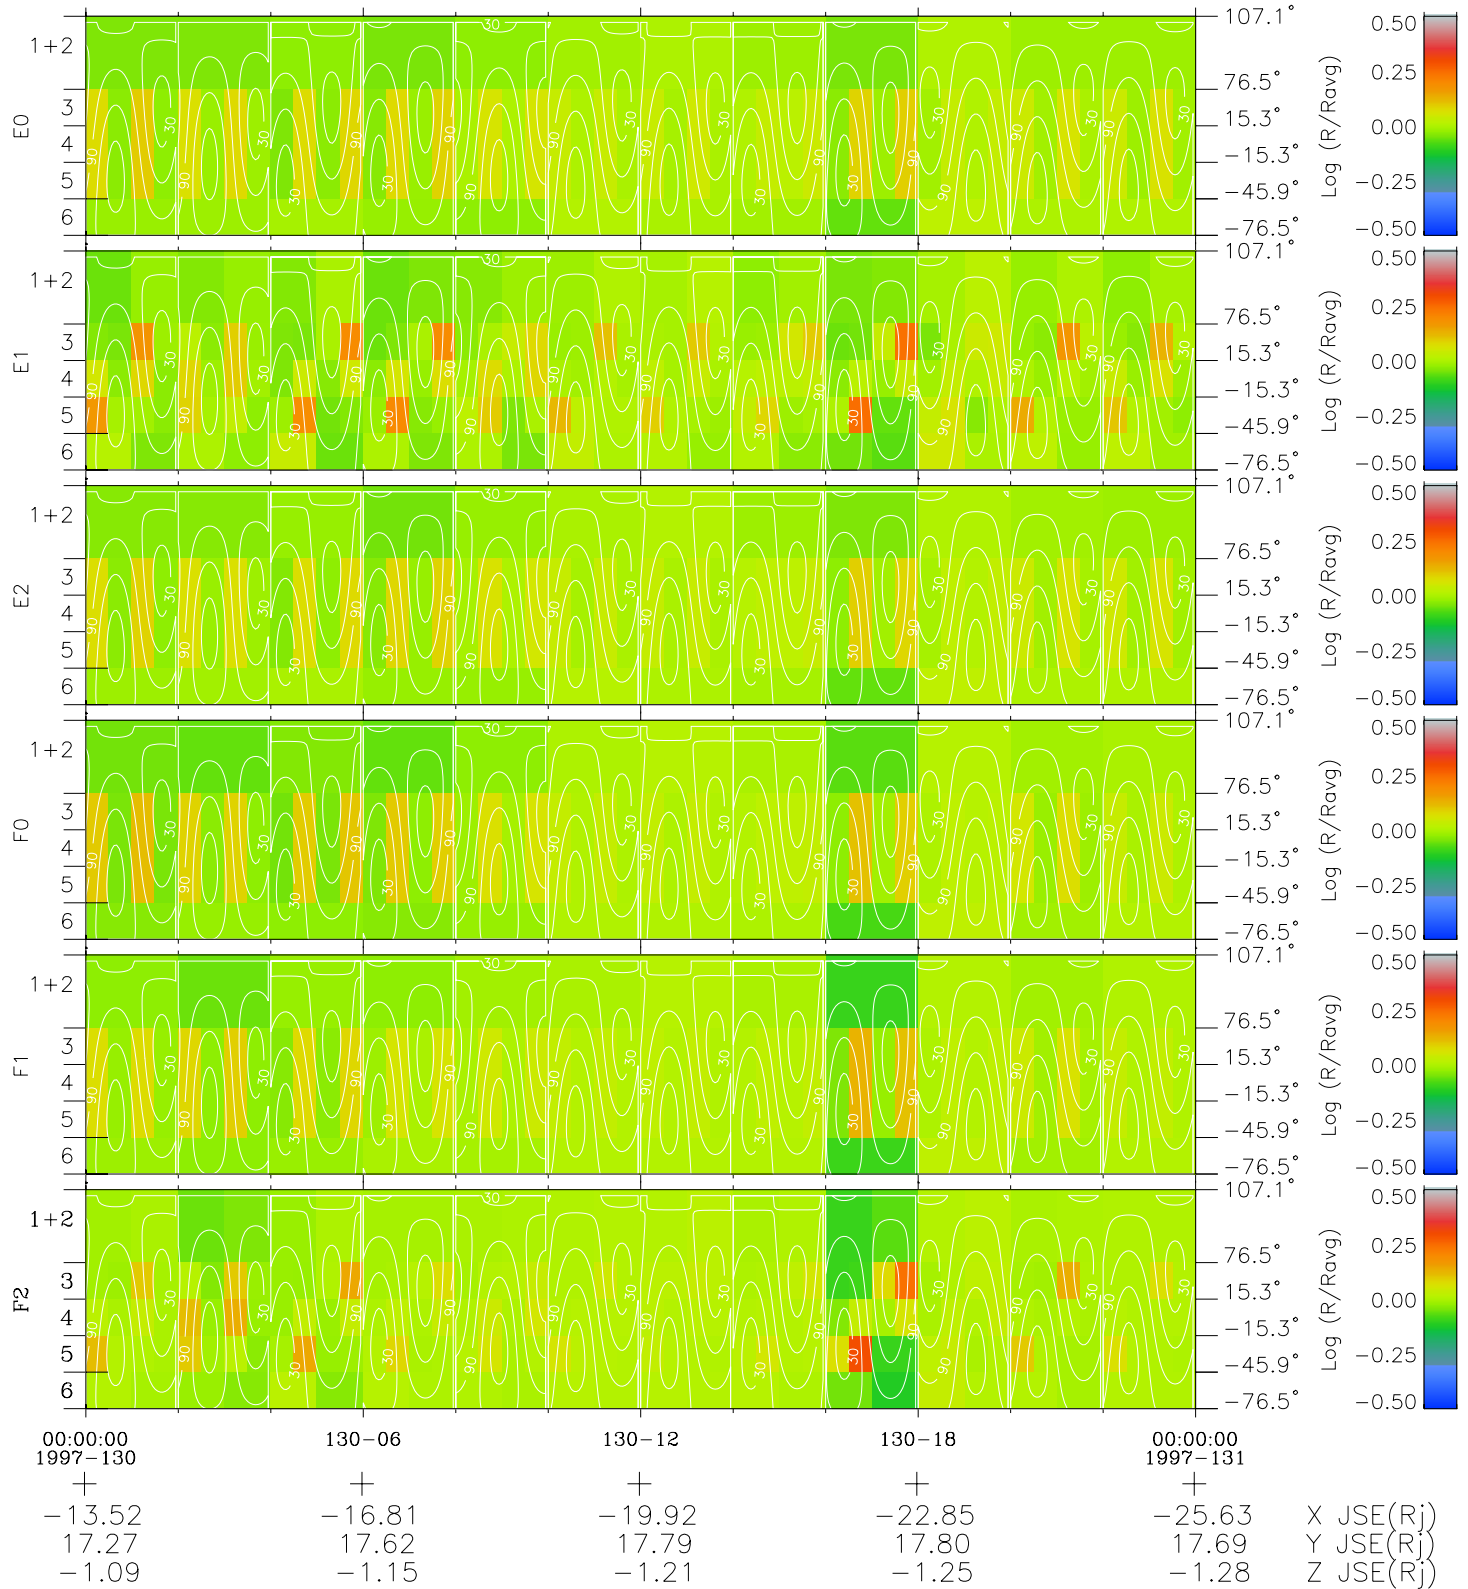

Galileo EPD Real Time All-Sky Anisotropies 97130

Software Version: RTSKY_MEAN V 1.20
 Data Production: 06-03-00
 Plot Production: Sat Sep 15 06:16:23 2001
 Color File: wondr3
 Geofactor File: 1.1

- ◇ = Jupiter look direction
- = Corotation look direction