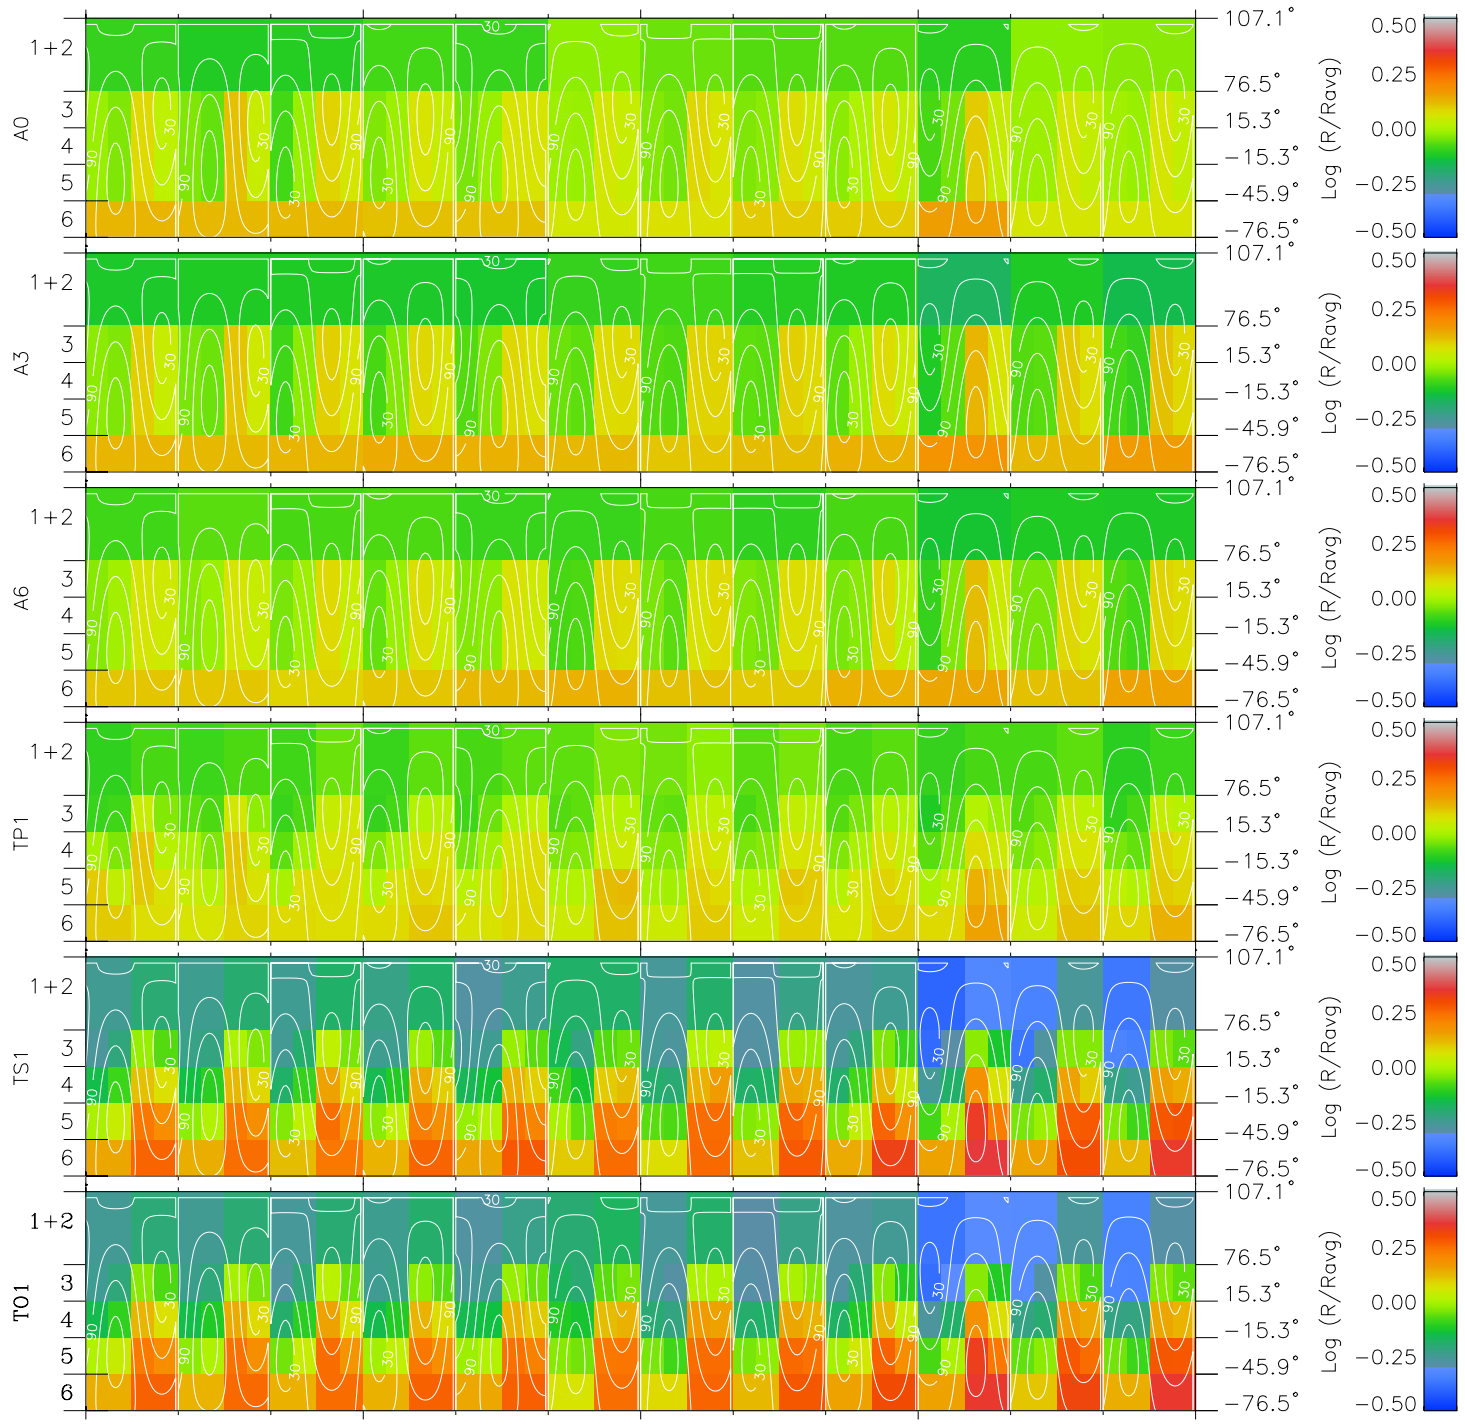

Galileo EPD Real Time All-Sky Anisotropies 97130

Software Version: RTSKY_MEAN V 1.20
 Data Production: 06-03-00
 Plot Production: Sat Sep 15 06:16:08 2001
 Color File: wondr3
 Geofactor File: 1.1

00:00:00 1997-130	130-06	130-12	130-18	00:00:00 1997-131	
+	+	+	+	+	X JSE(R _j)
-13.52	-16.81	-19.92	-22.85	-25.63	Y JSE(R _j)
17.27	17.62	17.79	17.80	17.69	Z JSE(R _j)
-1.09	-1.15	-1.21	-1.25	-1.28	

- ◇ = Jupiter look direction
- = Corotation look direction