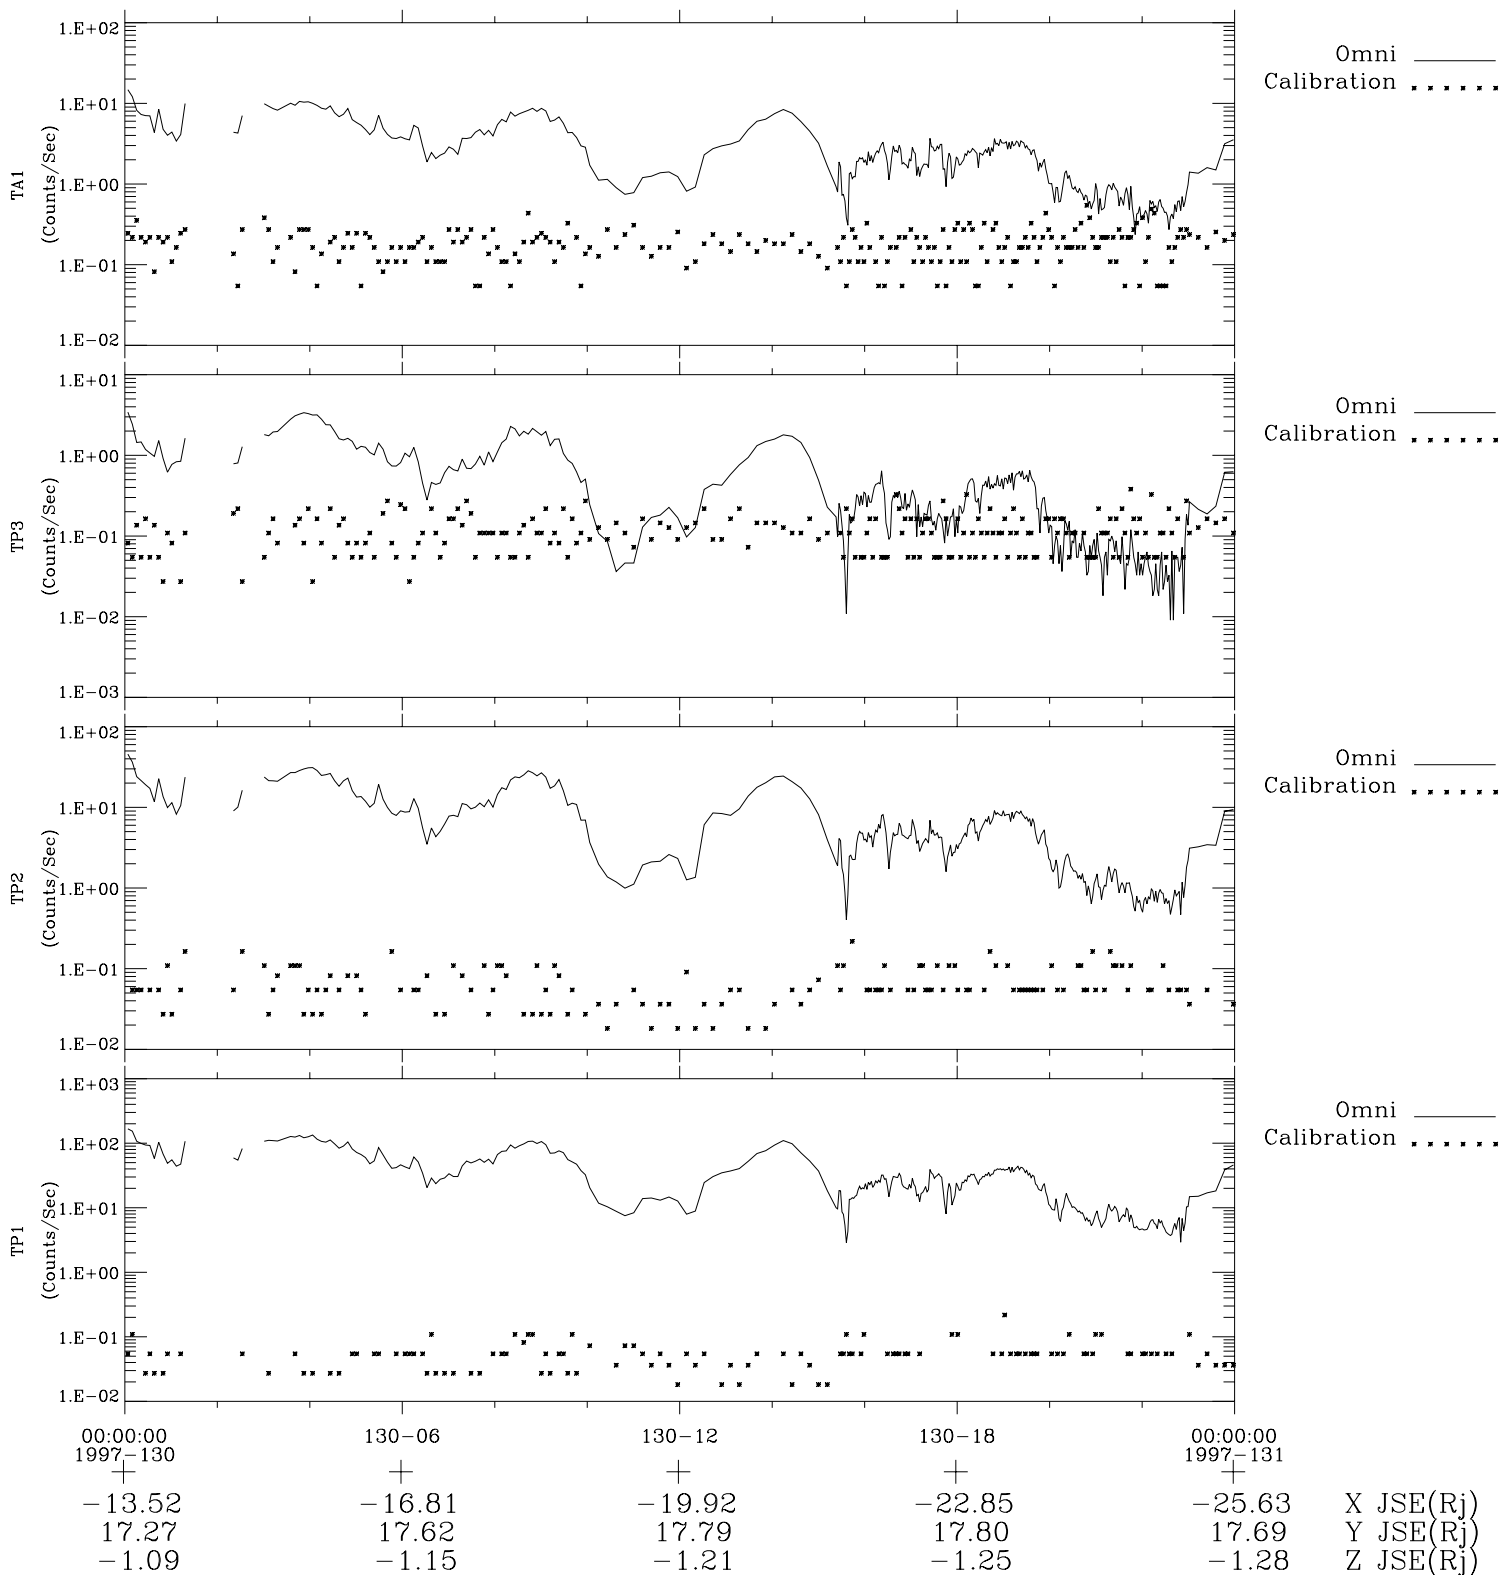

Galileo EPD Real-Time Omni 97130

Software Version: RTLINE_OMNI V 1.20
Data Production: 06-03-00
Plot Production: Sat Sep 15 08:20:13 2001

◇ = Jupiter look direction
□ = Corotation look direction