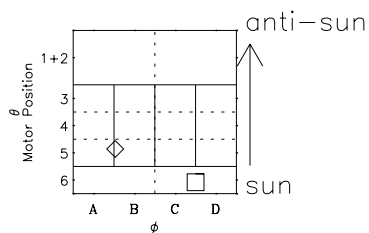

Galileo EPD Real-Time Omni 97130

Software Version: RTLINE_OMNI V 1.20
Data Production: 06-03-00
Plot Production: Sat Sep 15 08:20:13 2001

◇ = Jupiter look direction
□ = Corotation look direction