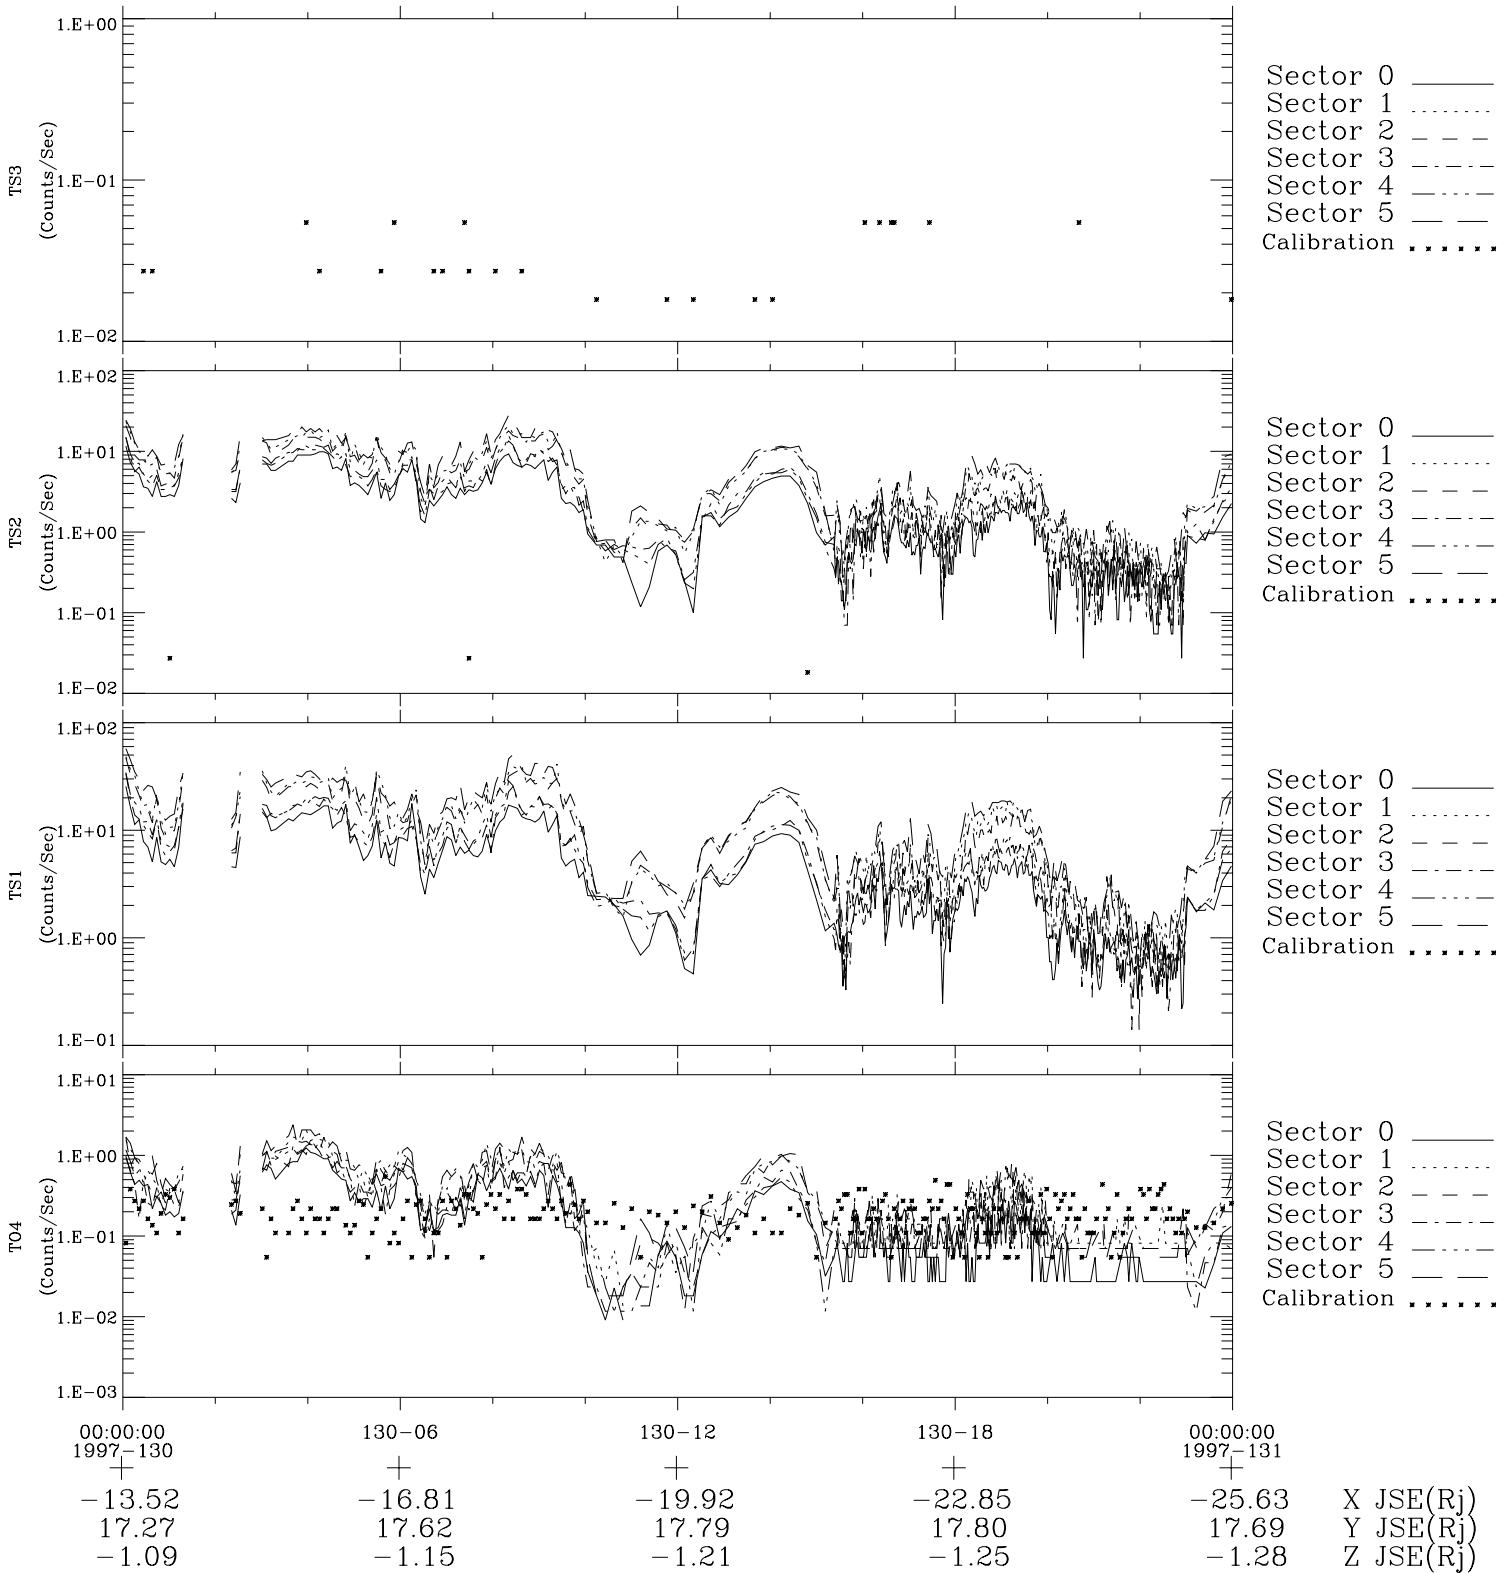

Galileo EPD Real-Time Six-Sector 97130

Software Version: RTLINE_R6 V 1.20
Data Production: 06-03-00
Plot Production: Sat Sep 15 08:20:30 2001

◇ = Jupiter look direction
□ = Corotation look direction