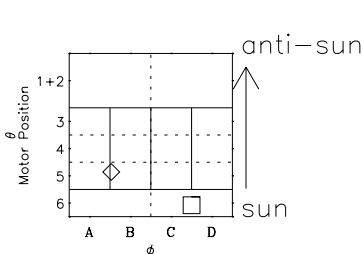

Galileo EPD Real-Time Six-Sector 97130

Software Version: RTLINE_R6 V 1.20
Data Production: 06-03-00
Plot Production: Sat Sep 15 08:20:30 2001

◇ = Jupiter look direction
□ = Corotation look direction