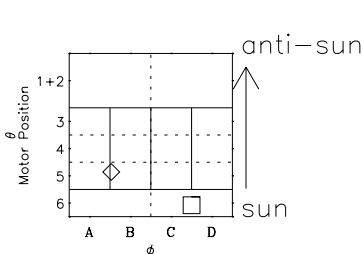

Galileo EPD Real-Time Six-Sector 97130

Software Version: RTLINE_R6 V 1.20
Data Production: 06-03-00
Plot Production: Sat Sep 15 08:20:29 2001

◇ = Jupiter look direction
□ = Corotation look direction