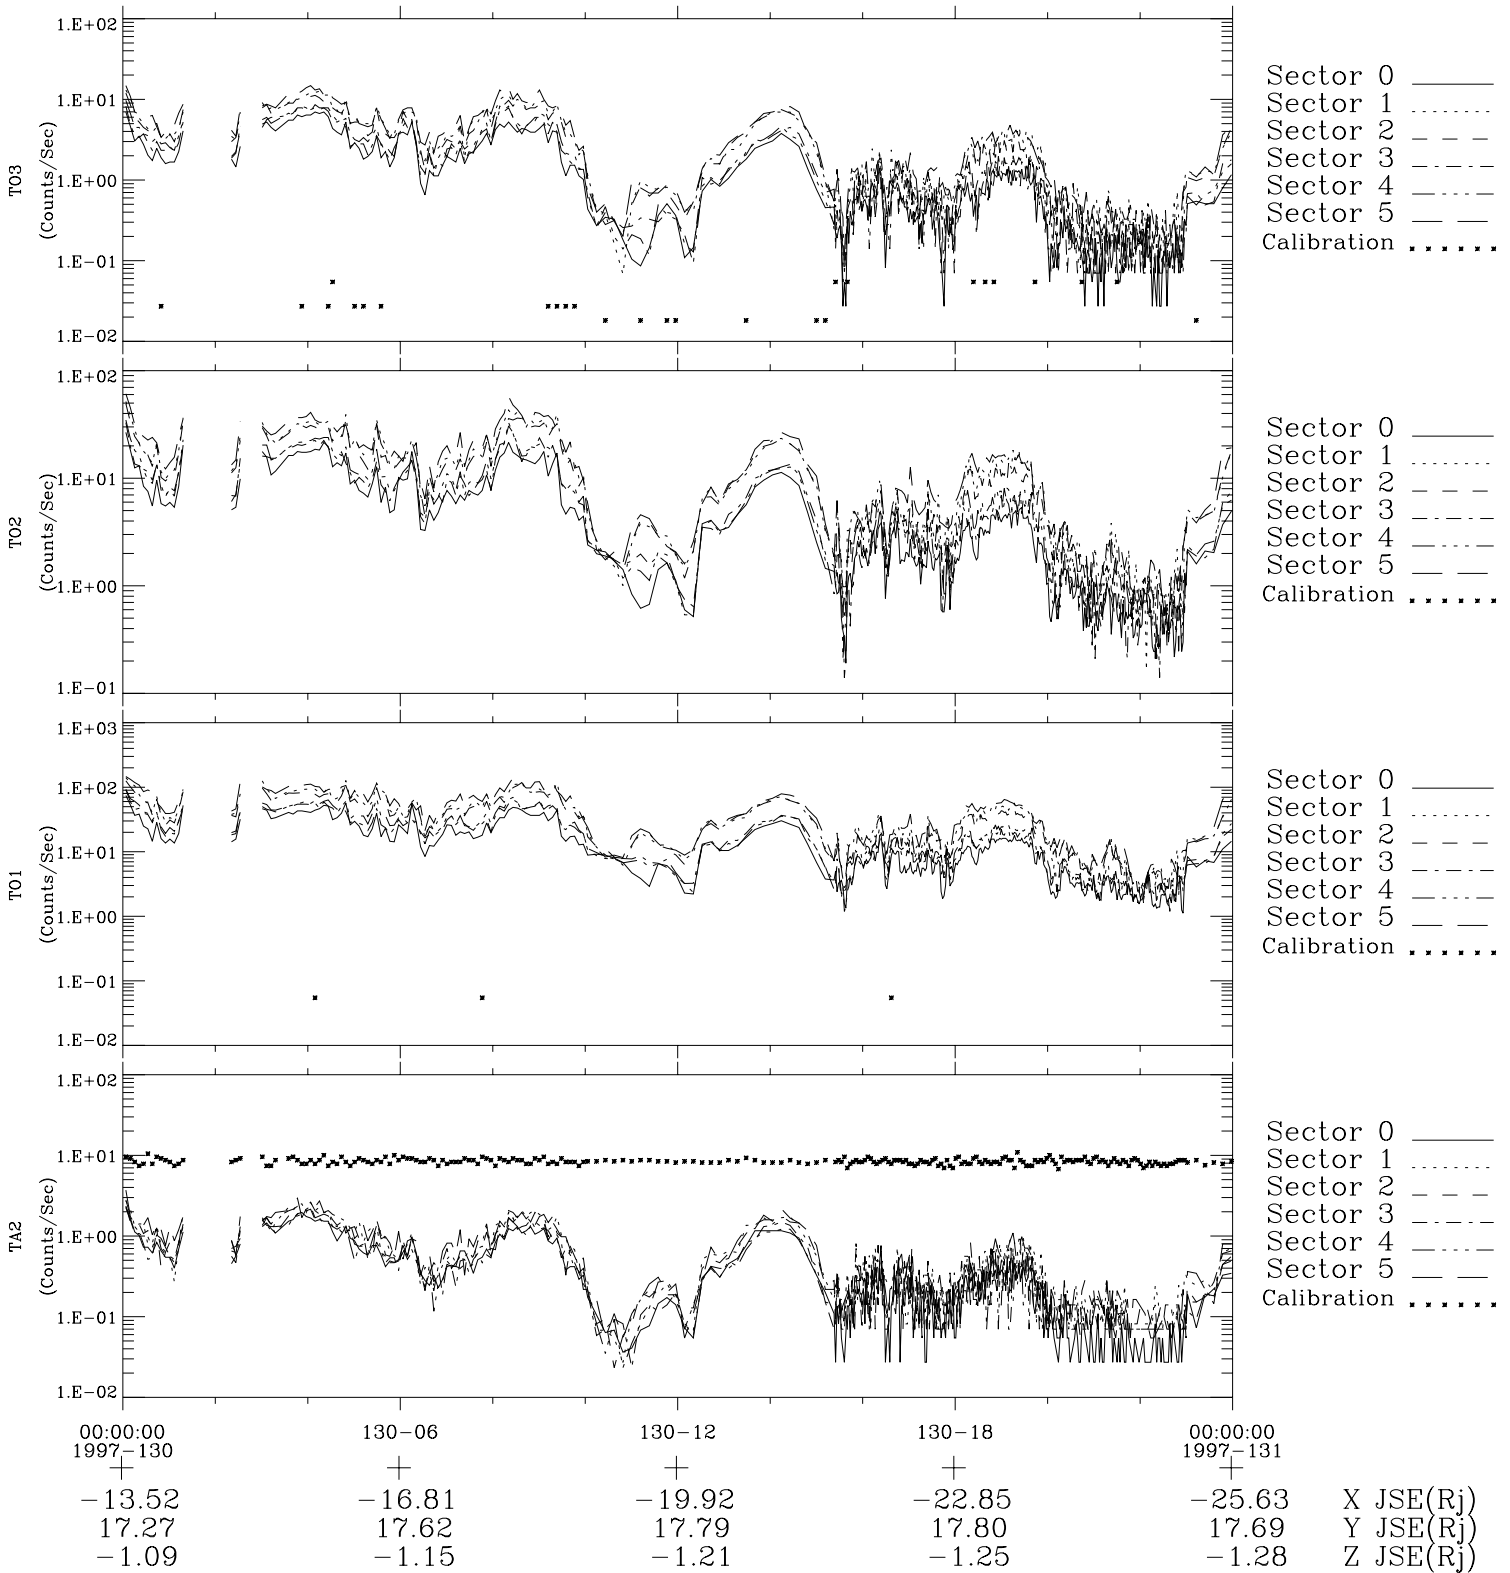

Galileo EPD Real-Time Six-Sector 97130

Software Version: RTLINE_R6 V 1.20
Data Production: 06-03-00
Plot Production: Sat Sep 15 08:20:29 2001

◇ = Jupiter look direction
□ = Corotation look direction