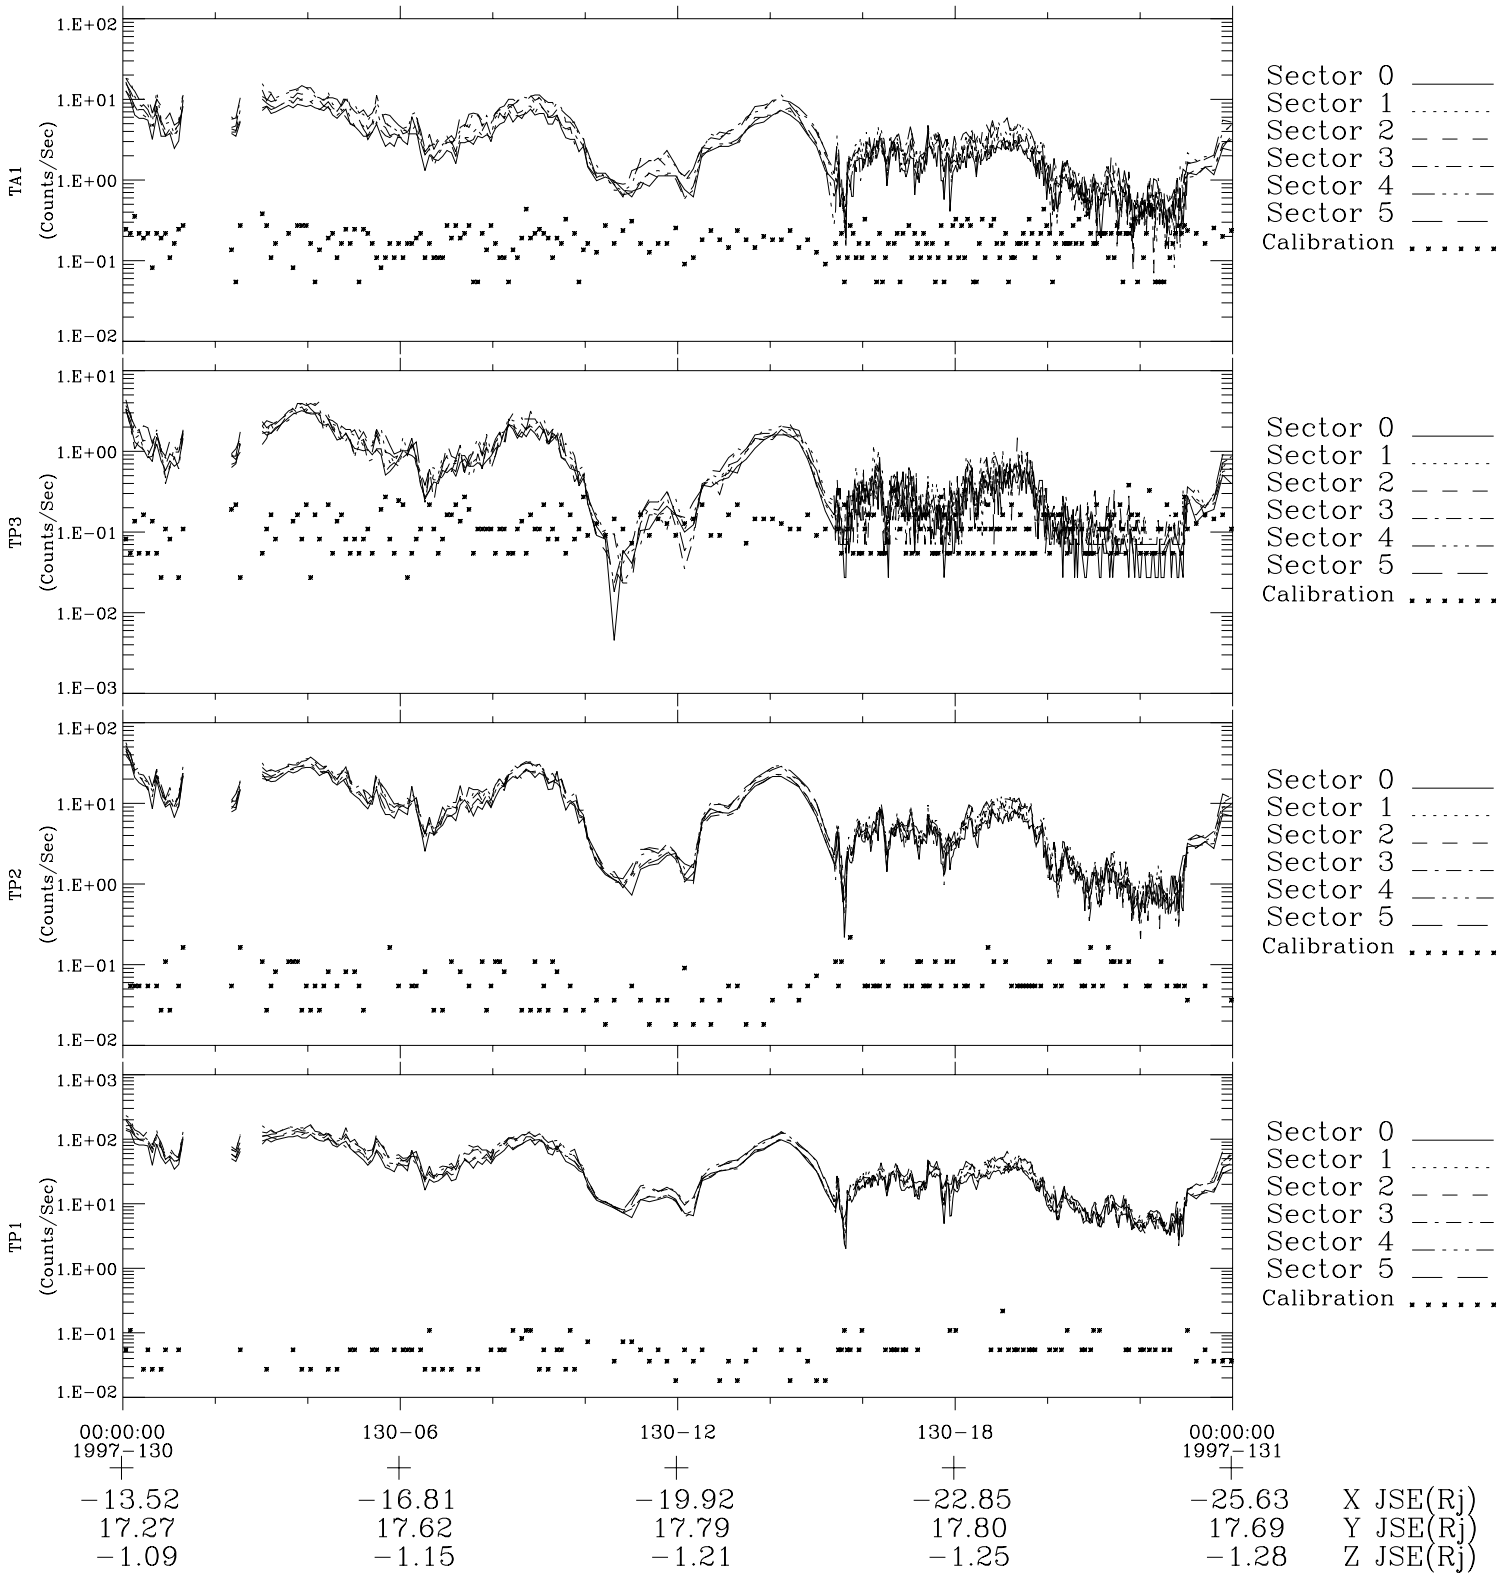

Galileo EPD Real-Time Six-Sector 97130

Software Version: RTLINE_R6 V 1.20
Data Production: 06-03-00
Plot Production: Sat Sep 15 06:20:28 2001

◇ = Jupiter look direction
□ = Corotation look direction