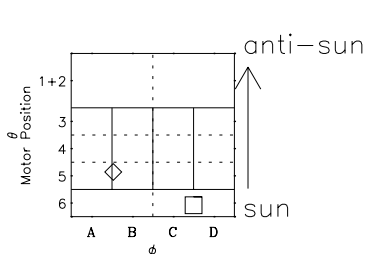

Galileo EPD Real-Time Six-Sector 97130

Software Version: RTLINE_R6 V 1.20
Data Production: 06-03-00
Plot Production: Sat Sep 15 06:20:28 2001

◇ = Jupiter look direction
□ = Corotation look direction