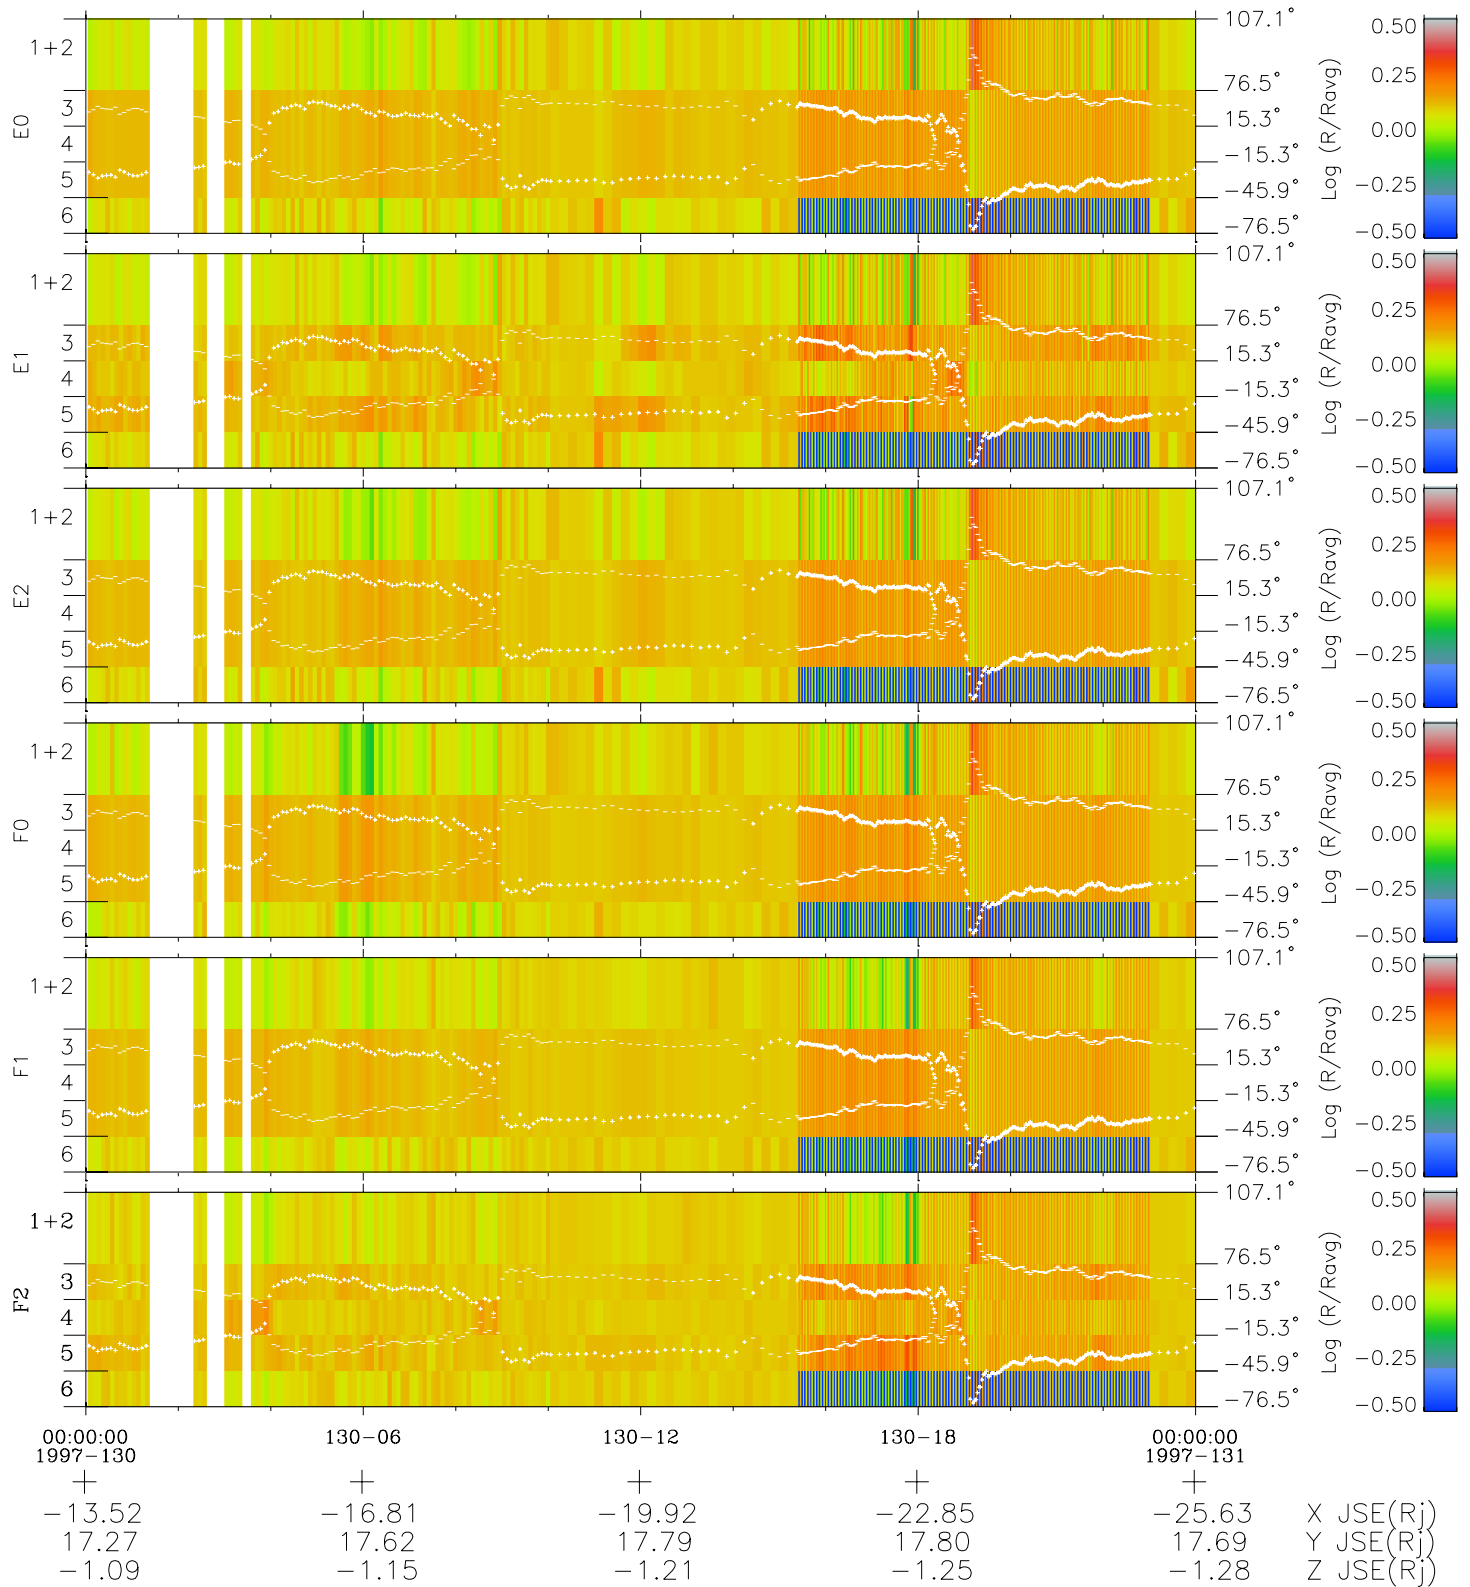

Galileo EPD Real Elevation Anisotropies 97130

Software Version: RTELEV_MEAN V 1.20
Data Production: 06-03-00
Plot Production: Sat Sep 15 06:17:49 2001
Color File: wondr3
Geofactor File: 1.1

- ◇ = Jupiter look direction
- = Corotation look direction