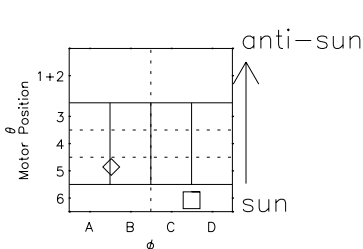

Galileo EPD Real Elevation Anisotropies 97130

Software Version: RTELEV_MEAN V 1.20
Data Production: 06-03-00
Plot Production: Sat Sep 15 06:17:35 2001
Color File: wondr3
Geofactor File: 1.1

00:00:00 1997-130	130-06	130-12	130-18	00:00:00 1997-131	
+	+	+	+	+	X JSE(R _j)
-13.52	-16.81	-19.92	-22.85	-25.63	Y JSE(R _j)
17.27	17.62	17.79	17.80	17.69	Z JSE(R _j)
-1.09	-1.15	-1.21	-1.25	-1.28	

- ◇ = Jupiter look direction
- = Corotation look direction