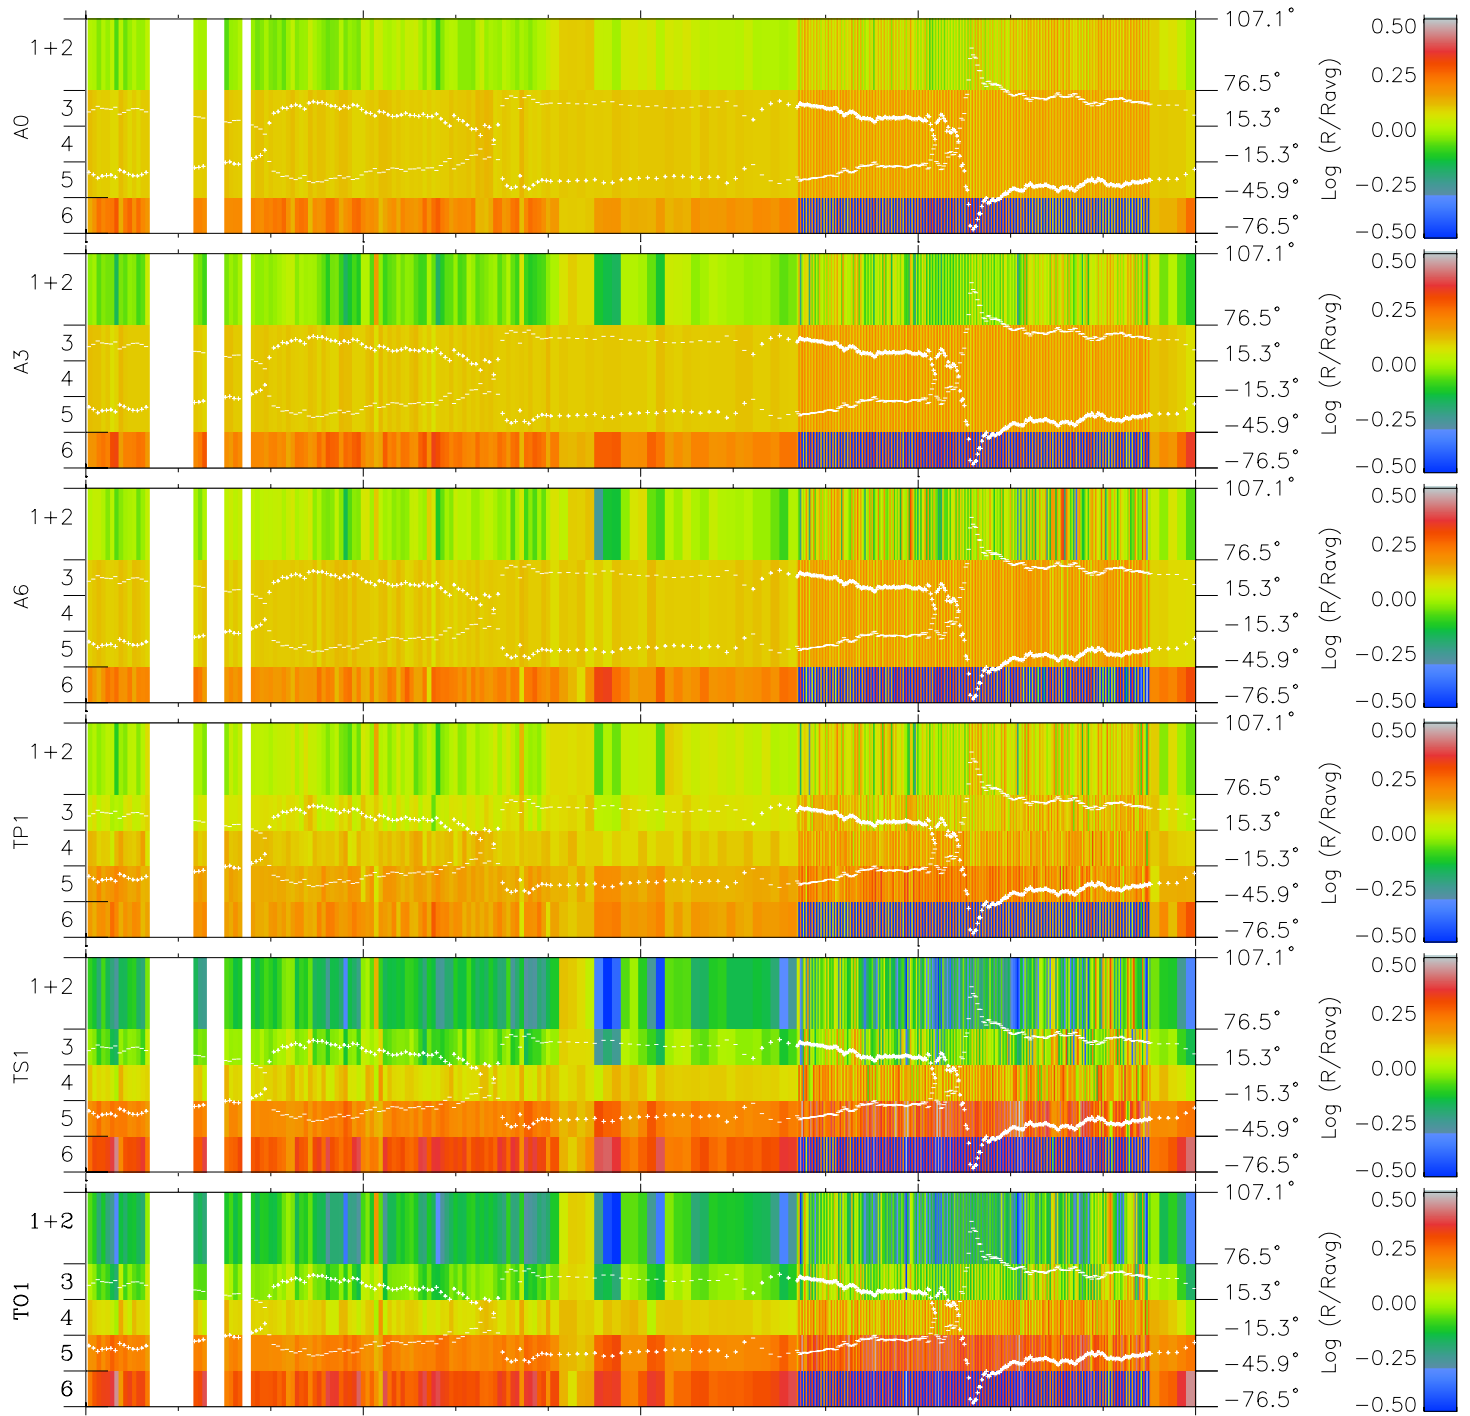

Galileo EPD Real Elevation Anisotropies 97130

Software Version: RTELEV_MEAN V 1.20
Data Production: 06-03-00
Plot Production: Sat Sep 15 06:17:35 2001
Color File: wondr3
Geofactor File: 1.1

00:00:00 1997-130	130-06	130-12	130-18	00:00:00 1997-131	
+	+	+	+	+	X JSE(R _j)
-13.52	-16.81	-19.92	-22.85	-25.63	Y JSE(R _j)
17.27	17.62	17.79	17.80	17.69	Z JSE(R _j)
-1.09	-1.15	-1.21	-1.25	-1.28	

- ◇ = Jupiter look direction
- = Corotation look direction