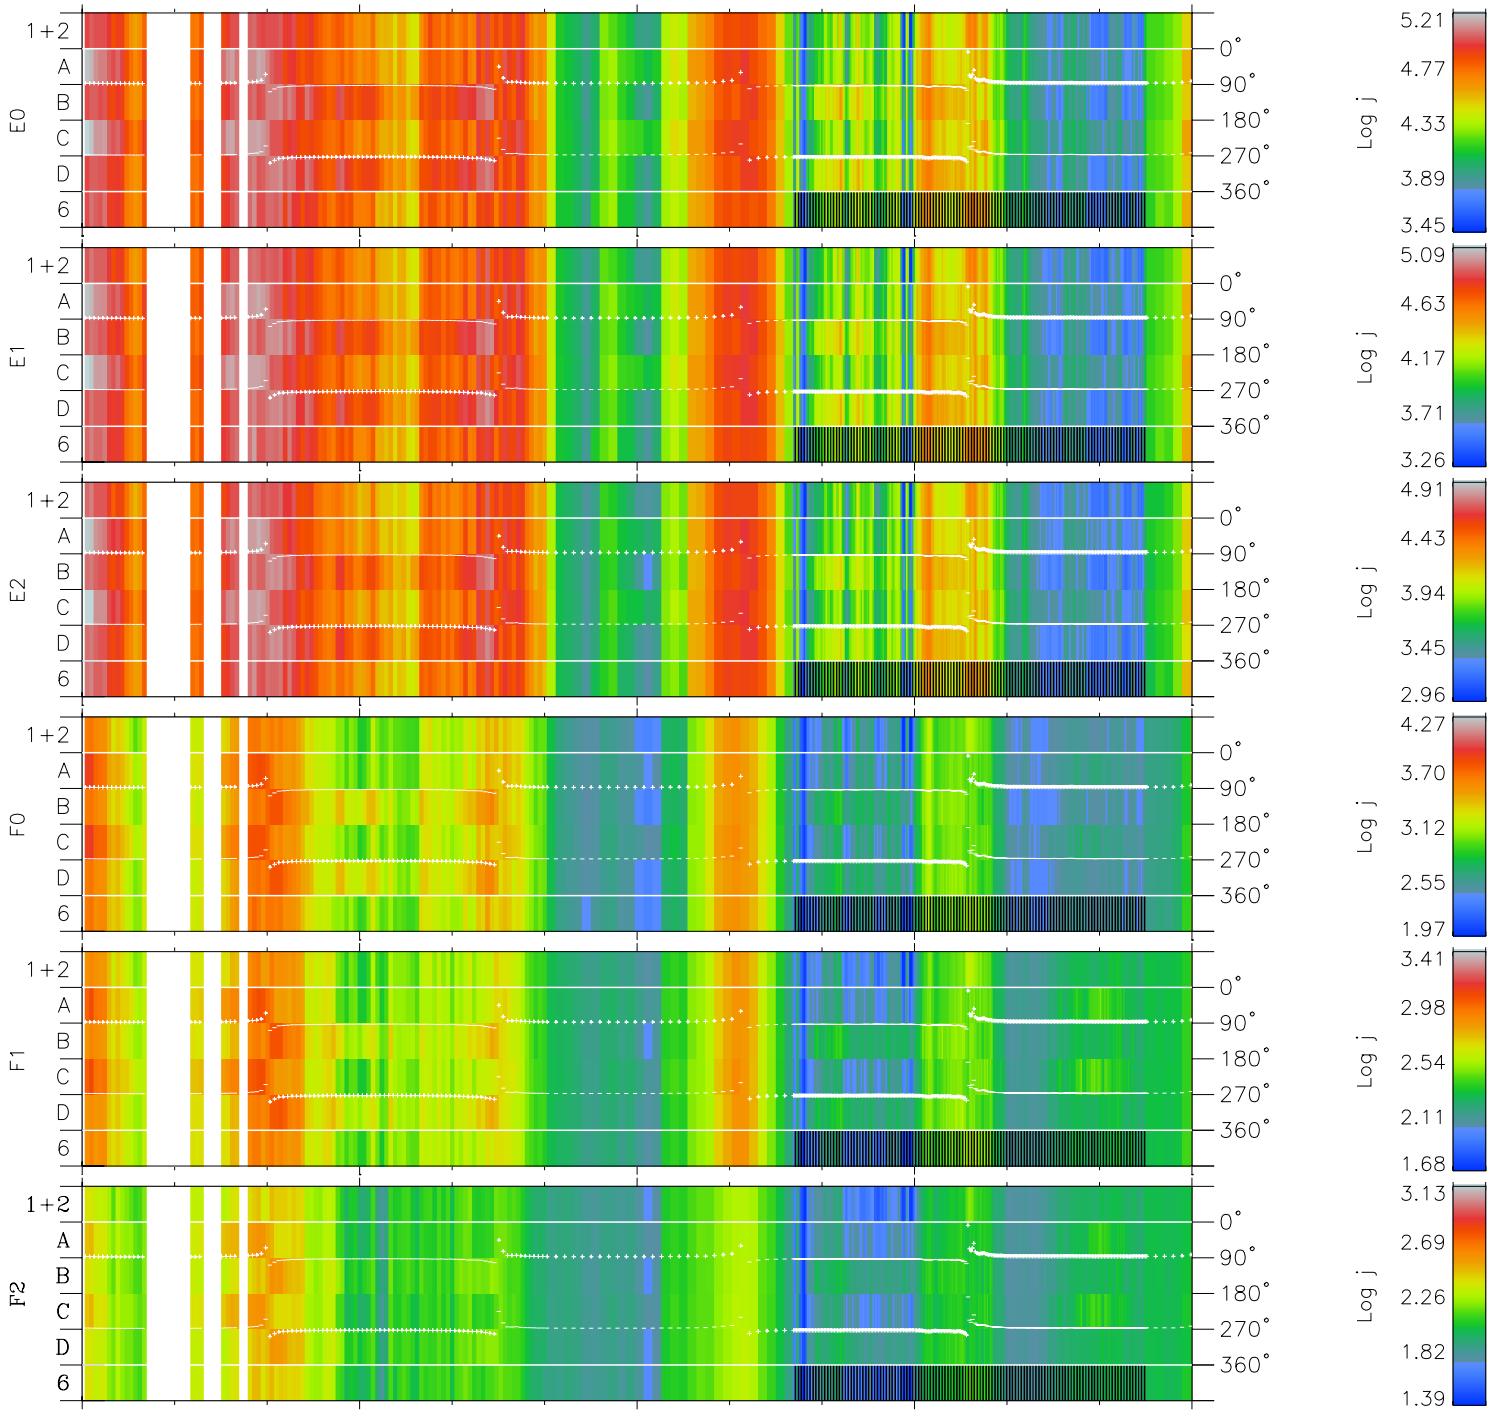

Galileo EPD Real Time Azimuth Anisotropies 97130

Software Version: RTAZIM_FLUX V 1.20
 Data Production: 06-03-00
 Plot Production: Sat Sep 15 06:19:35 2001
 Color File: wondr3
 Geofactor File: 1.1

00:00:00 1997-130	130-06	130-12	130-18	00:00:00 1997-131	
+	+	+	+	+	X JSE(R _j)
-13.52	-16.81	-19.92	-22.85	-25.63	Y JSE(R _j)
17.27	17.62	17.79	17.80	17.69	Z JSE(R _j)
-1.09	-1.15	-1.21	-1.25	-1.28	

- ◇ = Jupiter look direction
- = Corotation look direction