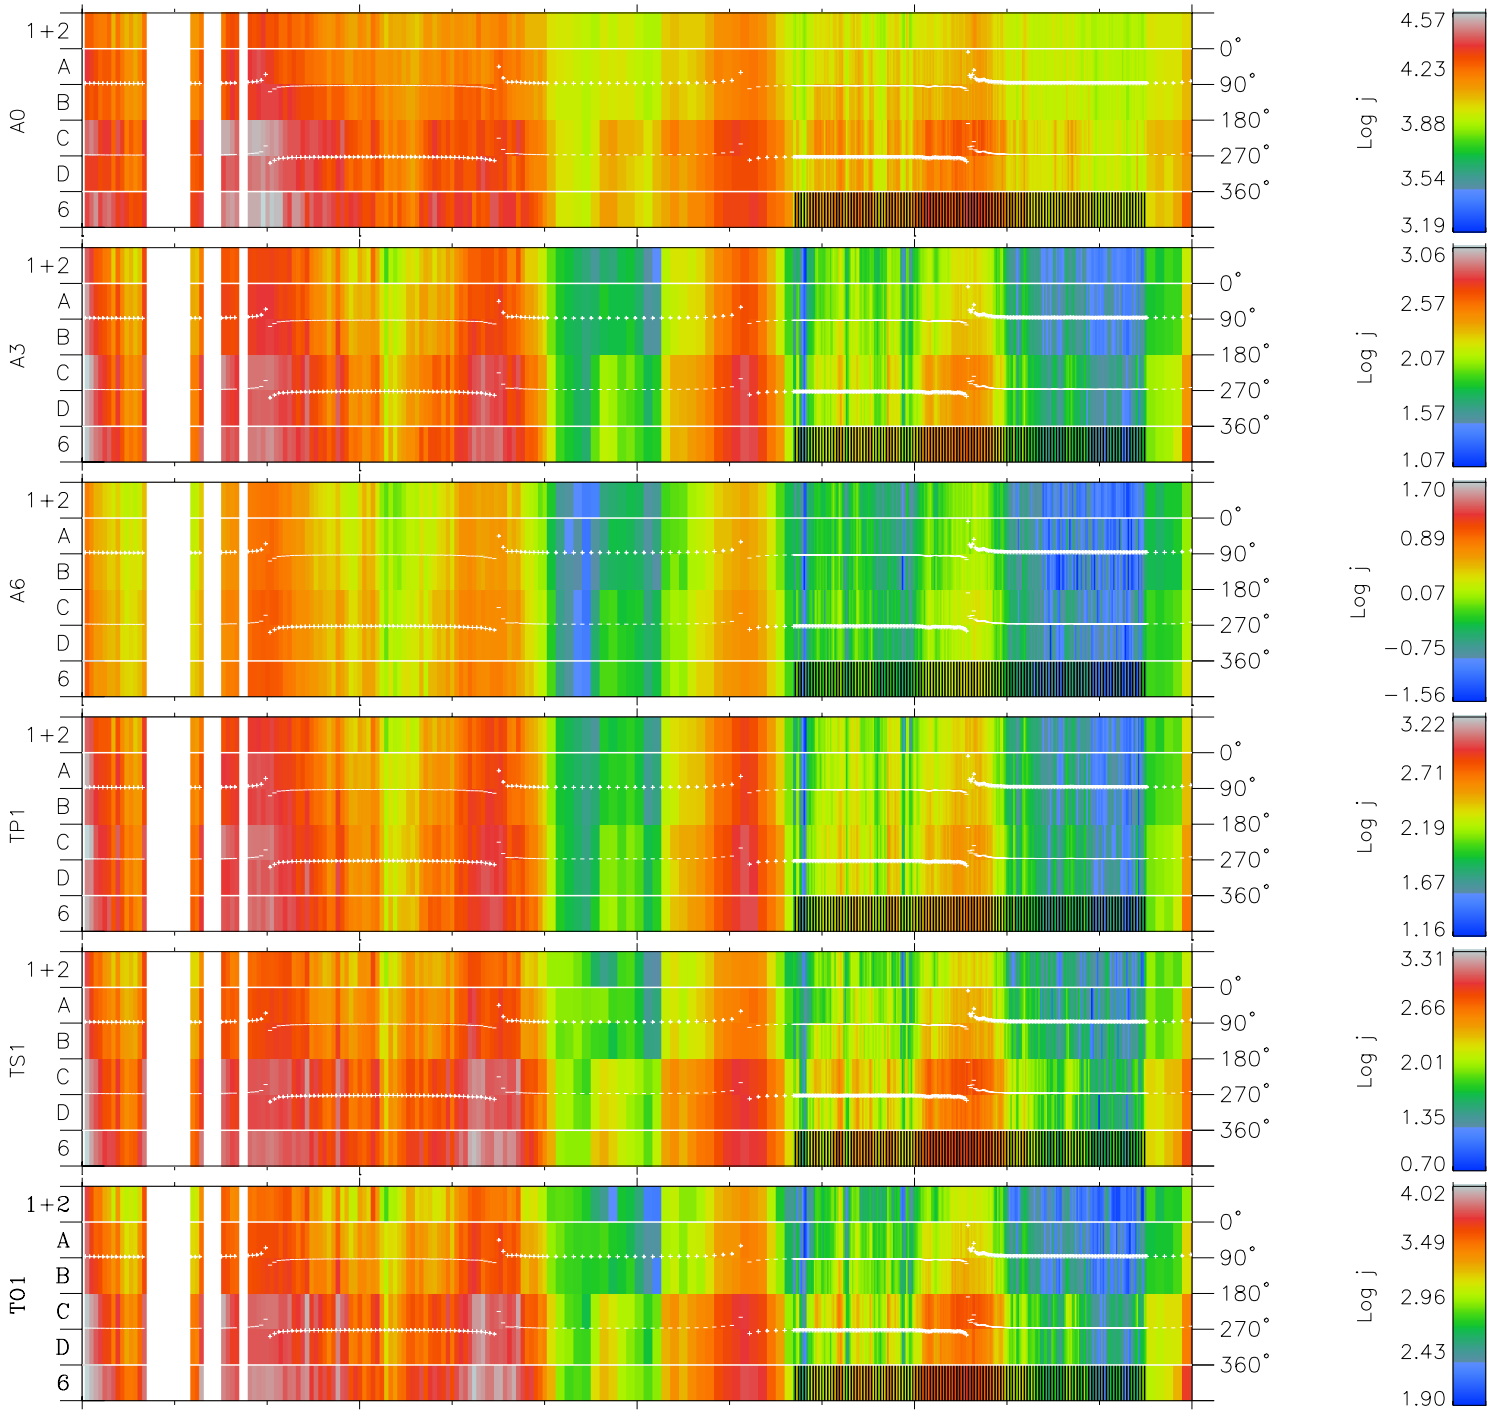

Galileo EPD Real Time Azimuth Anisotropies 97130

Software Version: RTAZIM_FLUX V 1.20
 Data Production: 06-03-00
 Plot Production: Sat Sep 15 06:19:23 2001
 Color File: wondr3
 Geofactor File: 1.1

00:00:00 1997-130	130-06	130-12	130-18	00:00:00 1997-131	
+	+	+	+	+	X JSE(R _j)
-13.52	-16.81	-19.92	-22.85	-25.63	Y JSE(R _j)
17.27	17.62	17.79	17.80	17.69	Z JSE(R _j)
-1.09	-1.15	-1.21	-1.25	-1.28	

◇ = Jupiter look direction
 □ = Corotation look direction