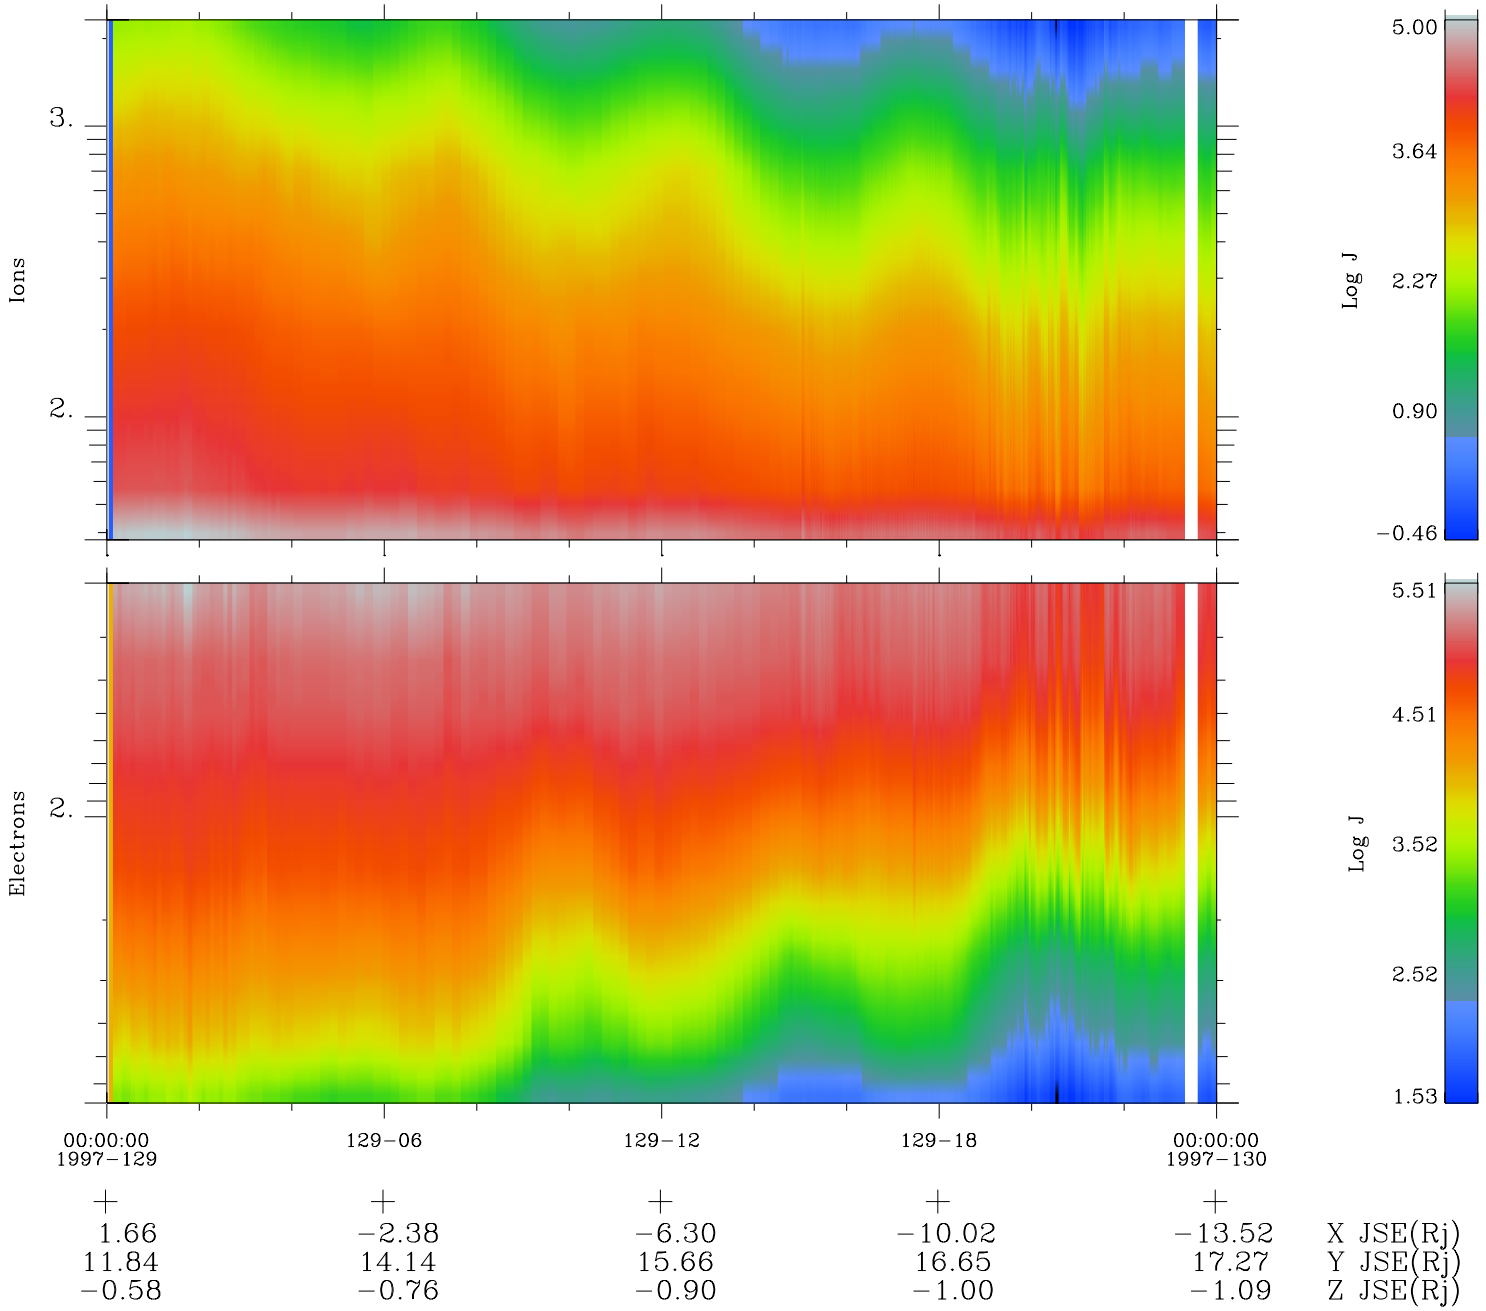

Galileo EPD Real Time Omni Spectrum 97129

Software Version: RTSPEC_OMNI V 1.20
 Data Production: 06-03-00
 Plot Production: Sat Sep 15 06:04:32 2001
 Color File: wondr3
 Geofactor File: 1.1

◇ = Jupiter look direction
 □ = Corotation look direction