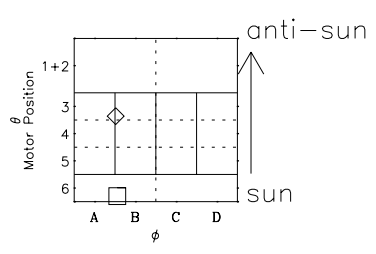

Galileo EPD Real Time Omni Spectrum 97129

Software Version: RTSPEC_OMNI V 1.20
 Data Production: 06-03-00
 Plot Production: Sat Sep 15 06:04:32 2001
 Color File: wondr3
 Geofactor File: 1.1

◇ = Jupiter look direction
 □ = Corotation look direction