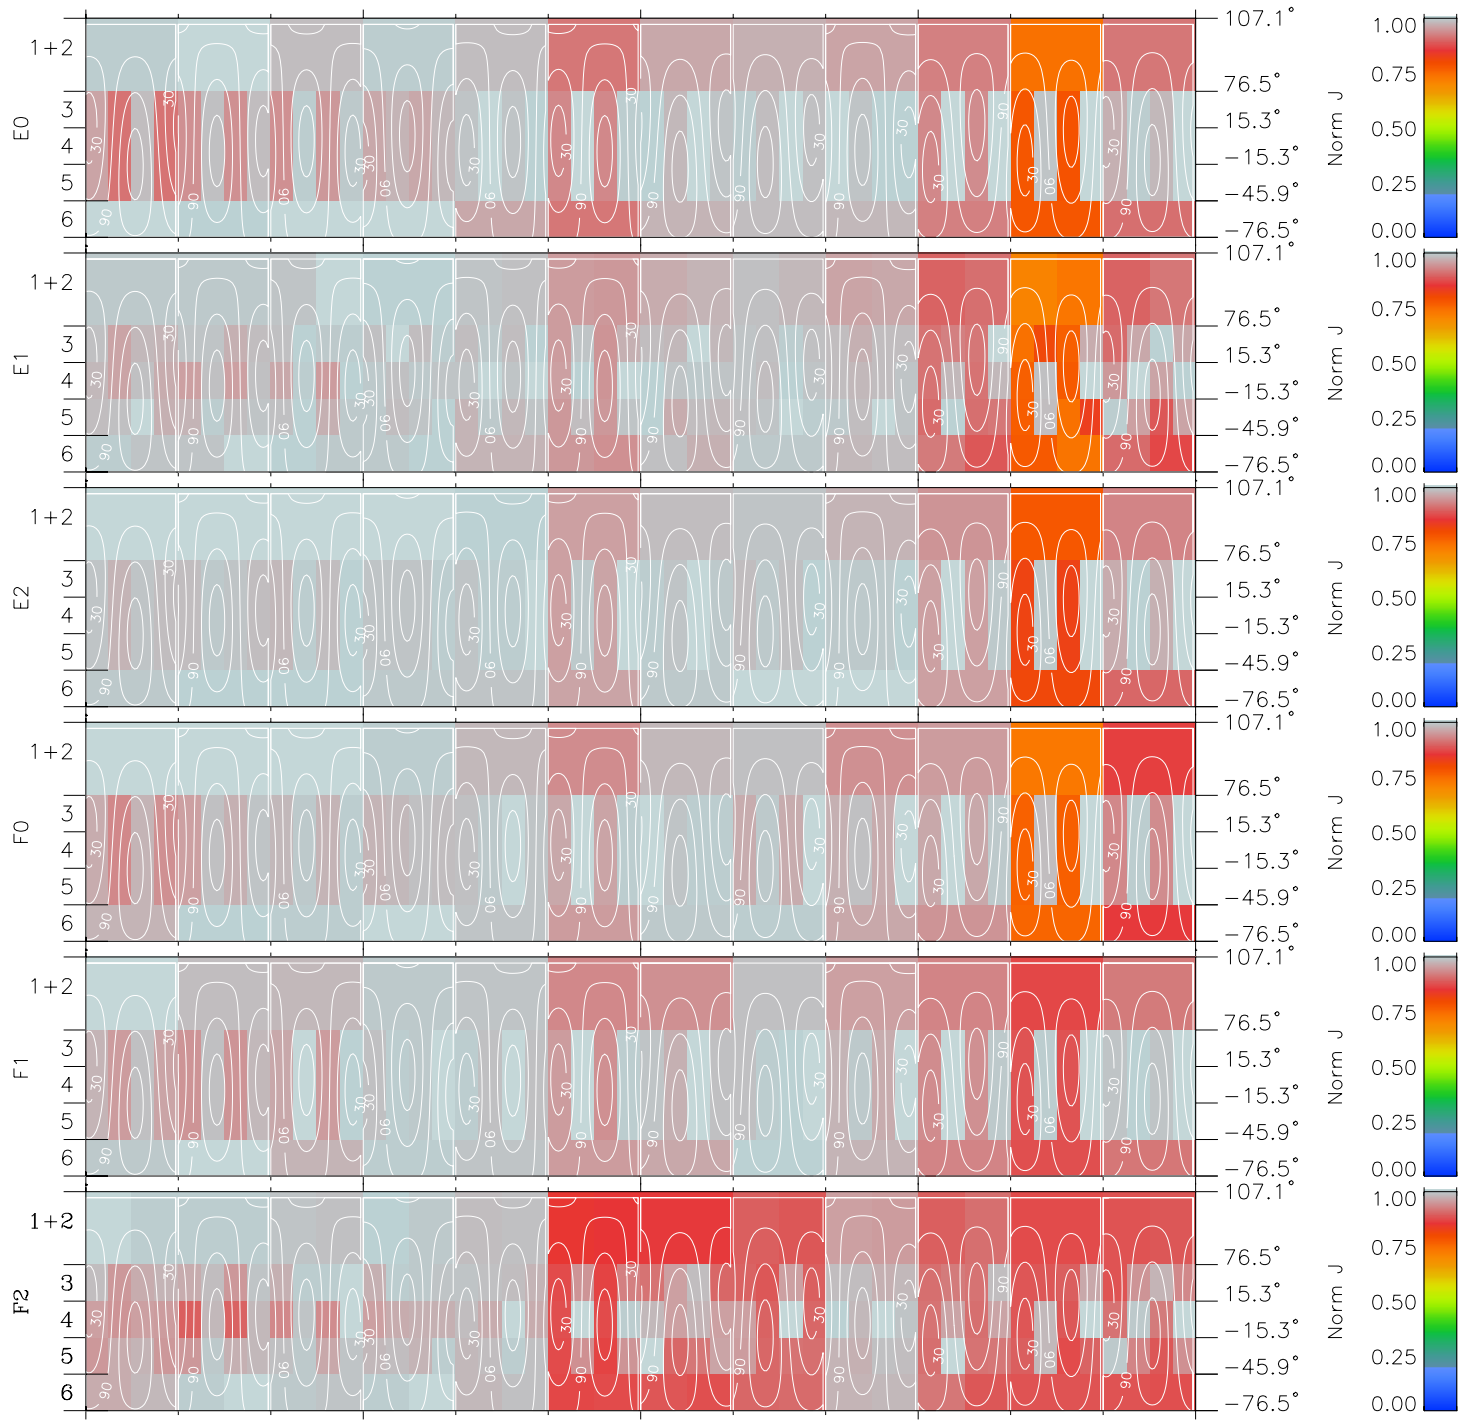

Galileo EPD Real Time All-Sky Anisotropies 97129

Software Version: RTSKY_NORM V 1.20
 Data Production: 06-03-00
 Plot Production: Sat Sep 15 06:05:55 2001
 Color File: wondr3
 Geofactor File: 1.1

00:00:00 1997-129	129-06	129-12	129-18	00:00:00 1997-130	
+	+	+	+	+	X JSE(R _j)
1.66	-2.38	-6.30	-10.02	-13.52	Y JSE(R _j)
11.84	14.14	15.66	16.65	17.27	Z JSE(R _j)
-0.58	-0.76	-0.90	-1.00	-1.09	

- ◇ = Jupiter look direction
- = Corotation look direction