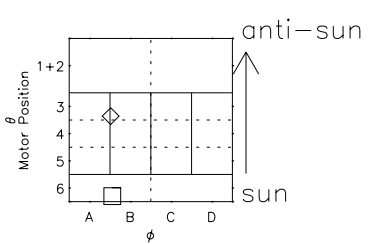

Galileo EPD Real Time All-Sky Anisotropies 97129

Software Version: RTSKY_NORM V 1.20
 Data Production: 06-03-00
 Plot Production: Sat Sep 15 06:05:55 2001
 Color File: wondr3
 Geofactor File: 1.1

00:00:00 1997-129	129-06	129-12	129-18	00:00:00 1997-130	
+	+	+	+	+	X JSE(R _j)
1.66	-2.38	-6.30	-10.02	-13.52	Y JSE(R _j)
11.84	14.14	15.66	16.65	17.27	Z JSE(R _j)
-0.58	-0.76	-0.90	-1.00	-1.09	

- ◇ = Jupiter look direction
- = Corotation look direction