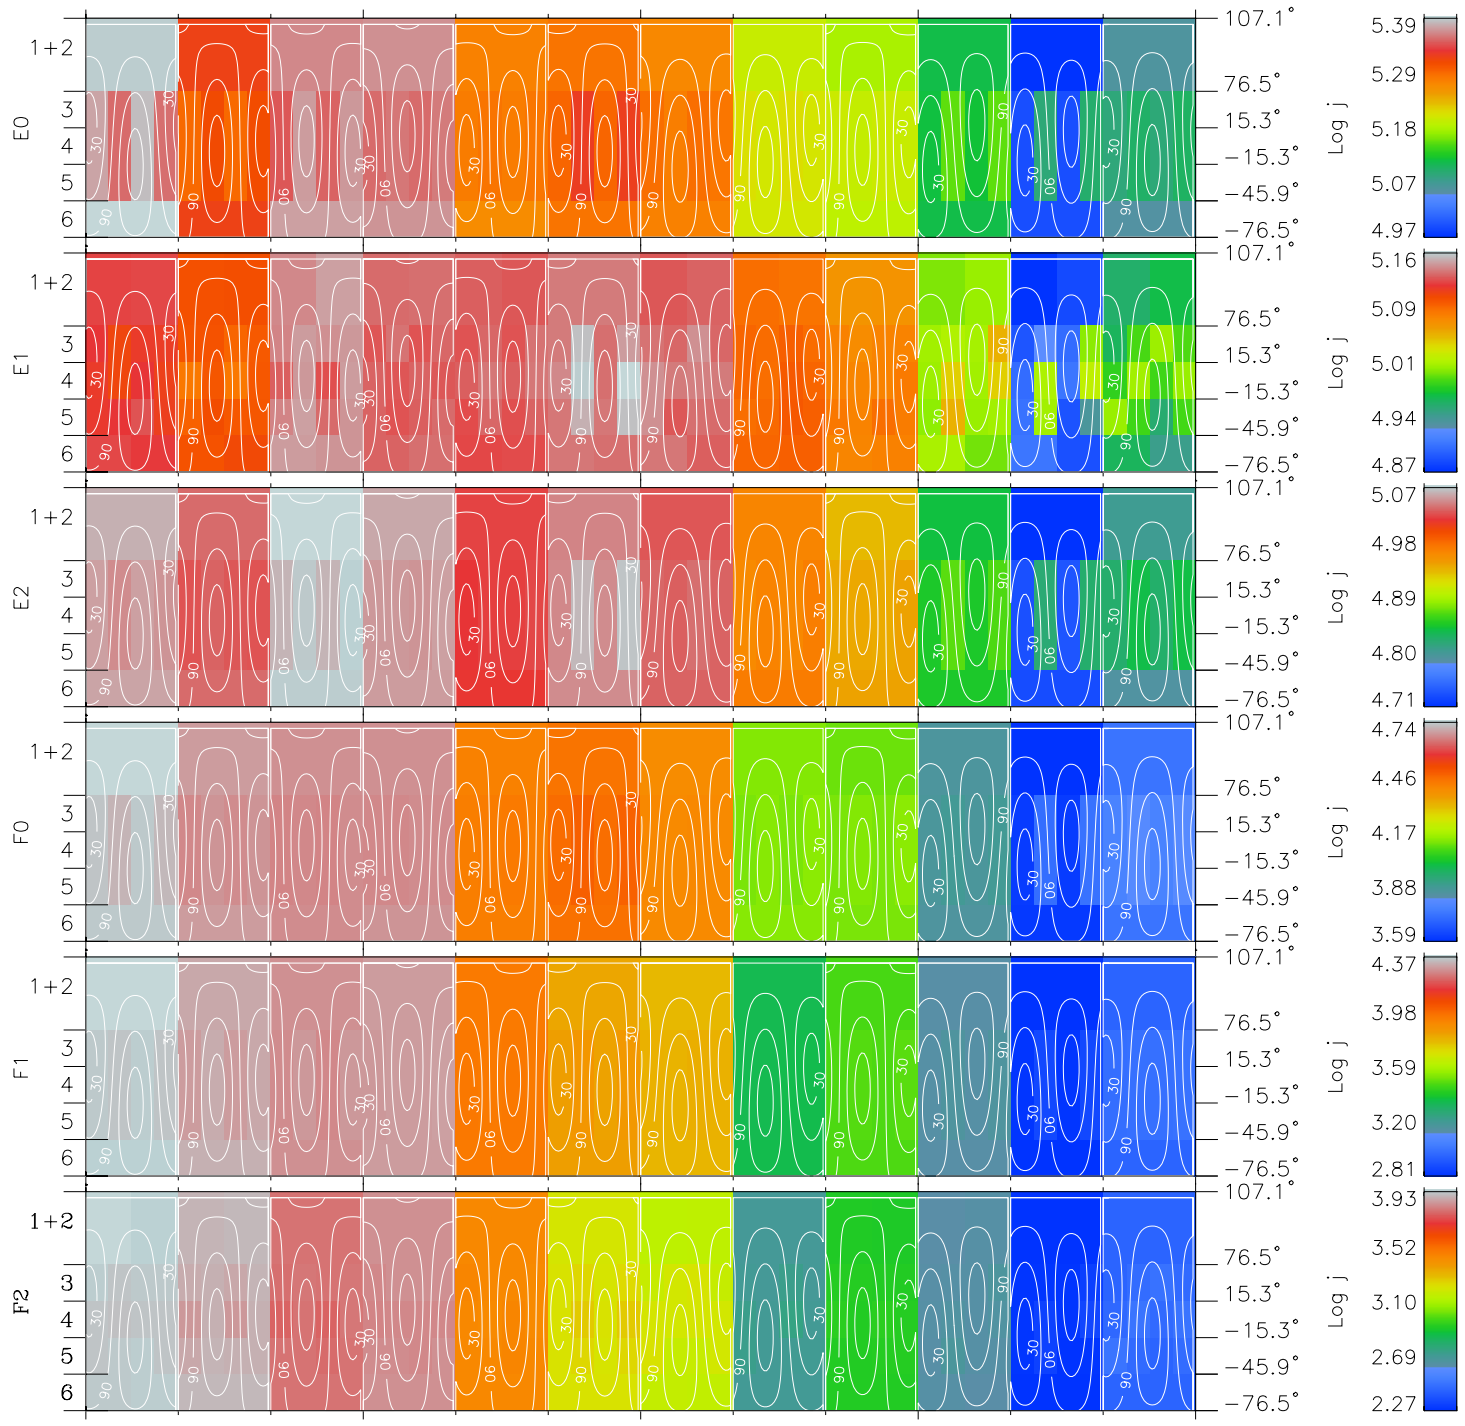

Galileo EPD Real Time All-Sky Anisotropies 97129

Software Version: RTSKY_FLUX V 1.20
 Data Production: 06-03-00
 Plot Production: Sat Sep 15 06:05:27 2001
 Color File: wondr3
 Geofactor File: 1.1

00:00:00 1997-129	129-06	129-12	129-18	00:00:00 1997-130	
+	+	+	+	+	X JSE(R _j)
1.66	-2.38	-6.30	-10.02	-13.52	Y JSE(R _j)
11.84	14.14	15.66	16.65	17.27	Z JSE(R _j)
-0.58	-0.76	-0.90	-1.00	-1.09	

- ◇ = Jupiter look direction
- = Corotation look direction