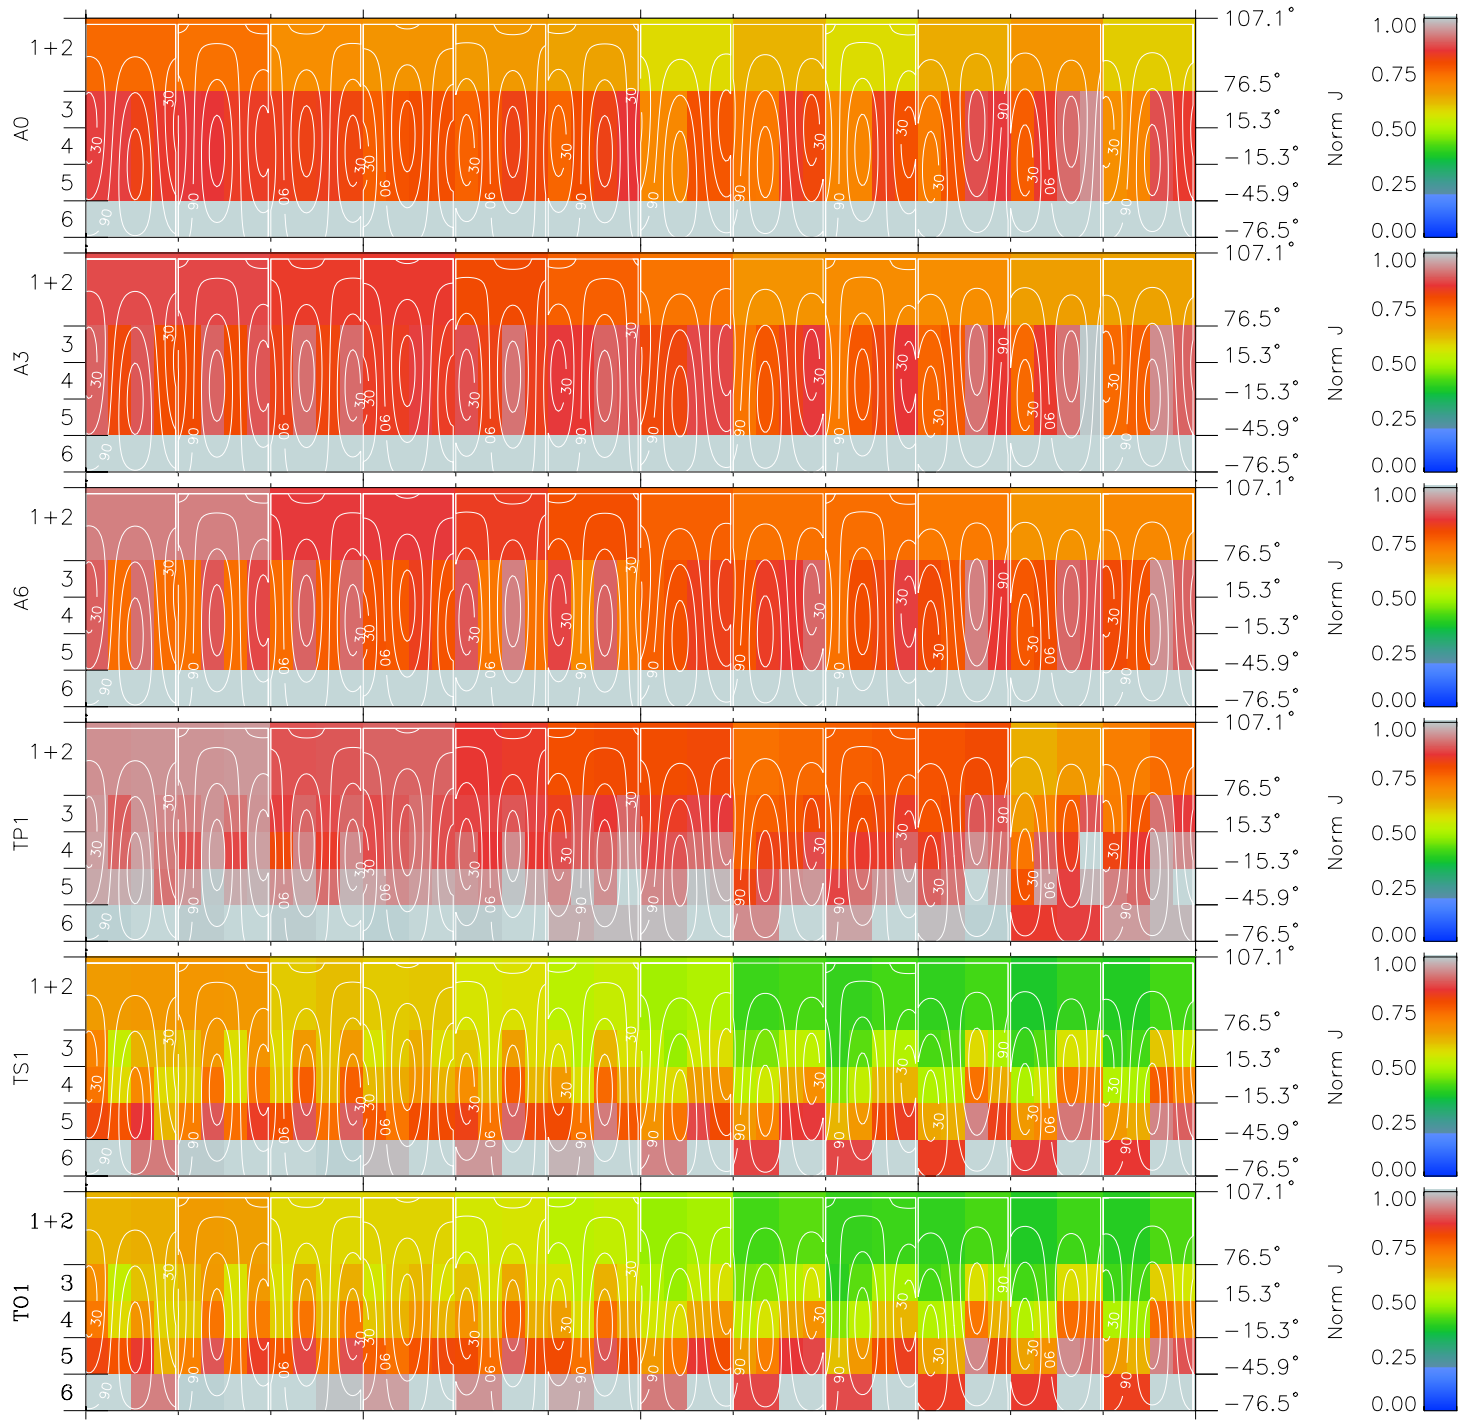

# Galileo EPD Real Time All-Sky Anisotropies 97129

Software Version: RTSKY\_NORM V 1.20  
 Data Production: 06-03-00  
 Plot Production: Sat Sep 15 06:05:42 2001  
 Color File: wondr3  
 Geofactor File: 1.1

00:00:00 1997-129	129-06	129-12	129-18	00:00:00 1997-130	
+	+	+	+	+	X JSE(R <sub>j</sub> )
1.66	-2.38	-6.30	-10.02	-13.52	Y JSE(R <sub>j</sub> )
11.84	14.14	15.66	16.65	17.27	Z JSE(R <sub>j</sub> )
-0.58	-0.76	-0.90	-1.00	-1.09	

- ◇ = Jupiter look direction
- = Corotation look direction