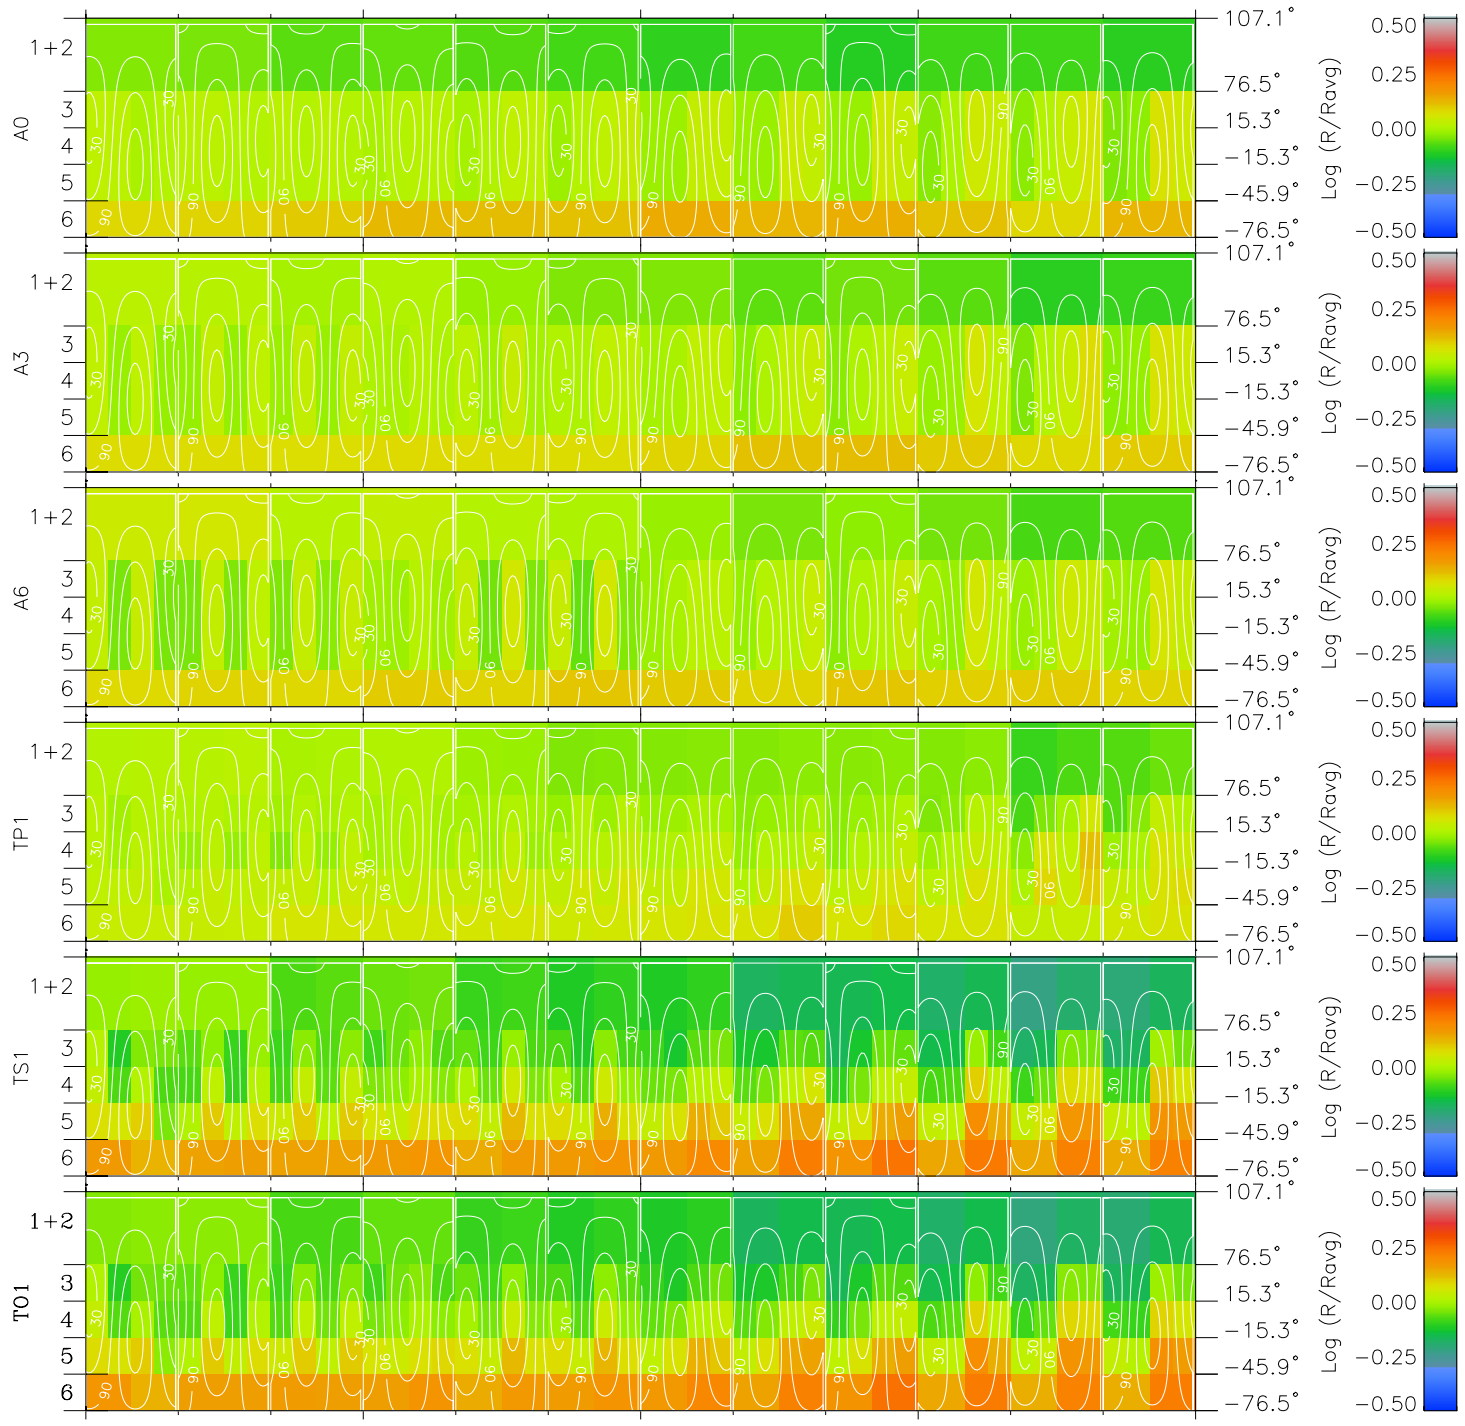

Galileo EPD Real Time All-Sky Anisotropies 97129

Software Version: RTSKY_MEAN V 1.20
 Data Production: 06-03-00
 Plot Production: Sat Sep 15 06:04:46 2001
 Color File: wondr3
 Geofactor File: 1.1

00:00:00 1997-129	129-06	129-12	129-18	00:00:00 1997-130	
+	+	+	+	+	X JSE(R _j)
1.66	-2.38	-6.30	-10.02	-13.52	Y JSE(R _j)
11.84	14.14	15.66	16.65	17.27	Z JSE(R _j)
-0.58	-0.76	-0.90	-1.00	-1.09	

- ◇ = Jupiter look direction
- = Corotation look direction