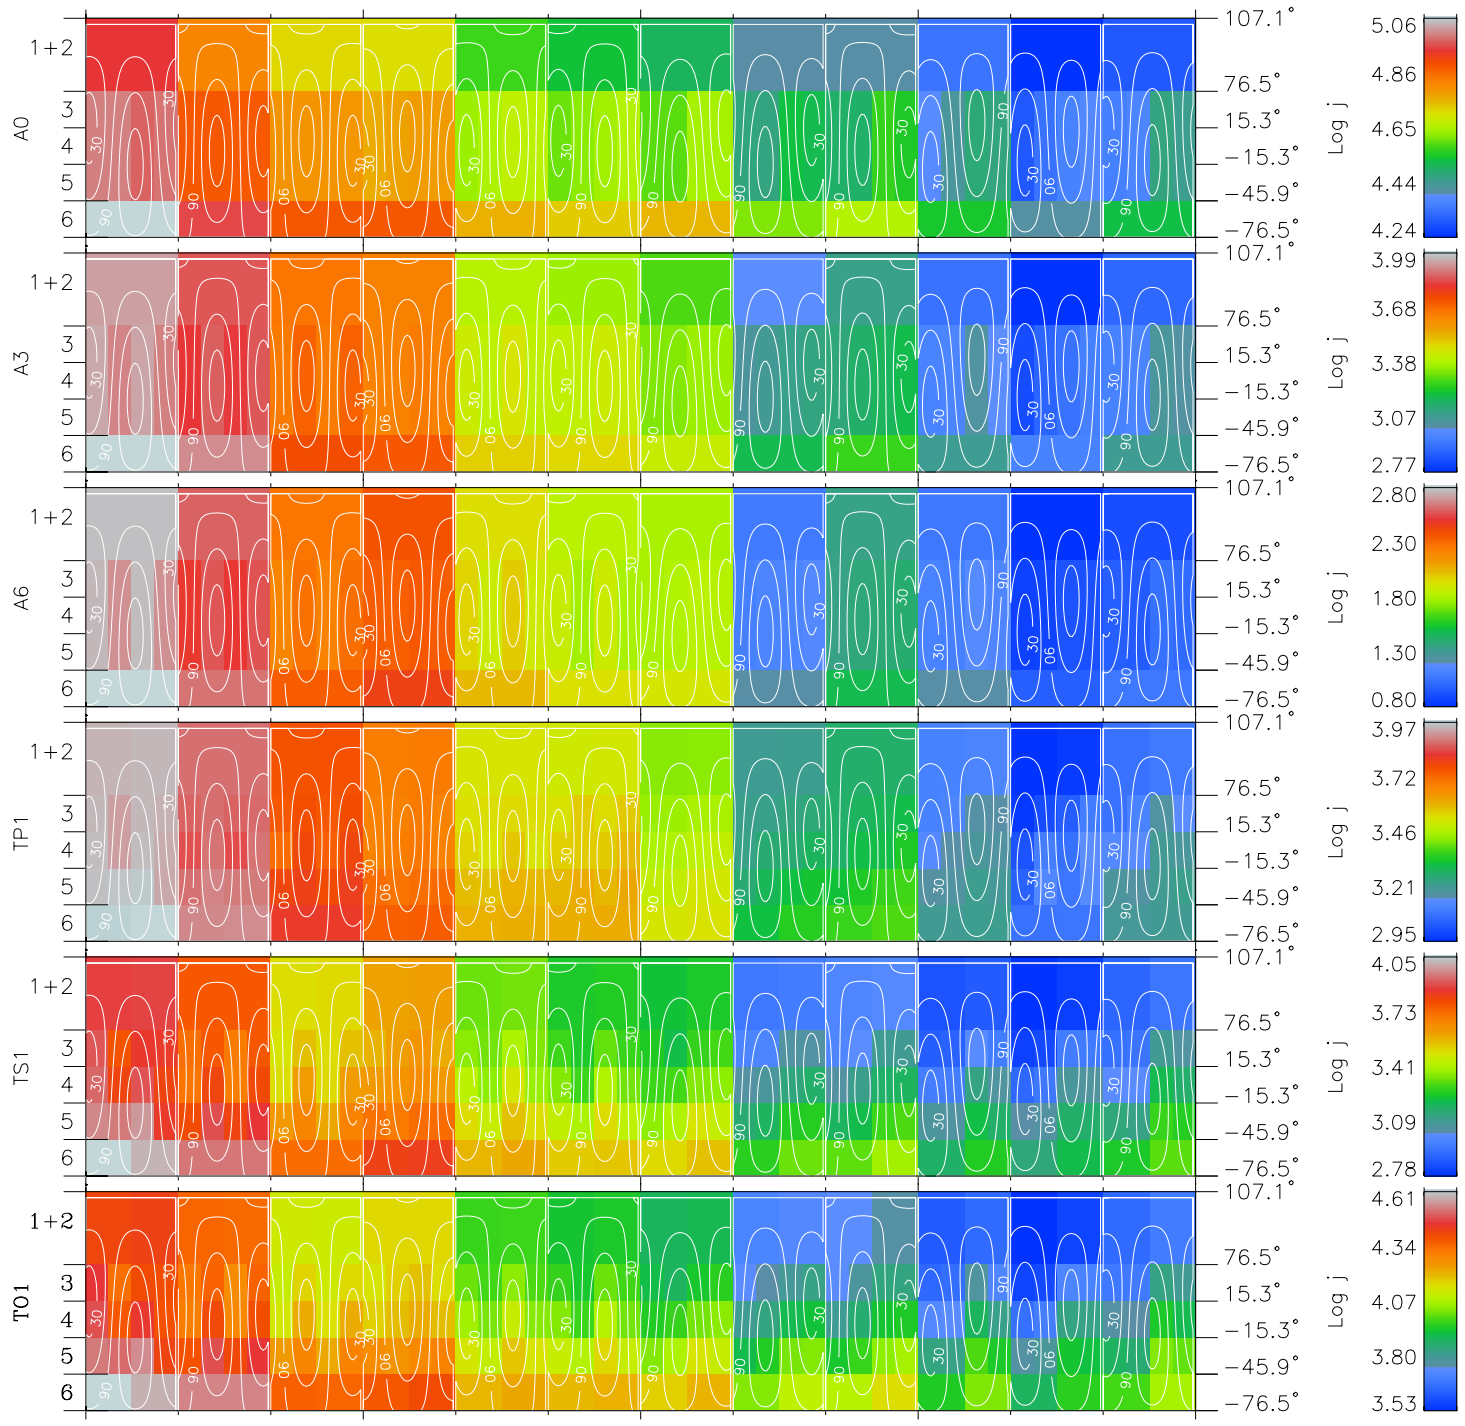

Galileo EPD Real Time All-Sky Anisotropies 97129

Software Version: RTSKY_FLUX V 1.20
 Data Production: 06-03-00
 Plot Production: Sat Sep 15 06:05:14 2001
 Color File: wondr3
 Geofactor File: 1.1

00:00:00 1997-129	129-06	129-12	129-18	00:00:00 1997-130	
+	+	+	+	+	X JSE(R _j)
1.66	-2.38	-6.30	-10.02	-13.52	Y JSE(R _j)
11.84	14.14	15.66	16.65	17.27	Z JSE(R _j)
-0.58	-0.76	-0.90	-1.00	-1.09	

- ◇ = Jupiter look direction
- = Corotation look direction