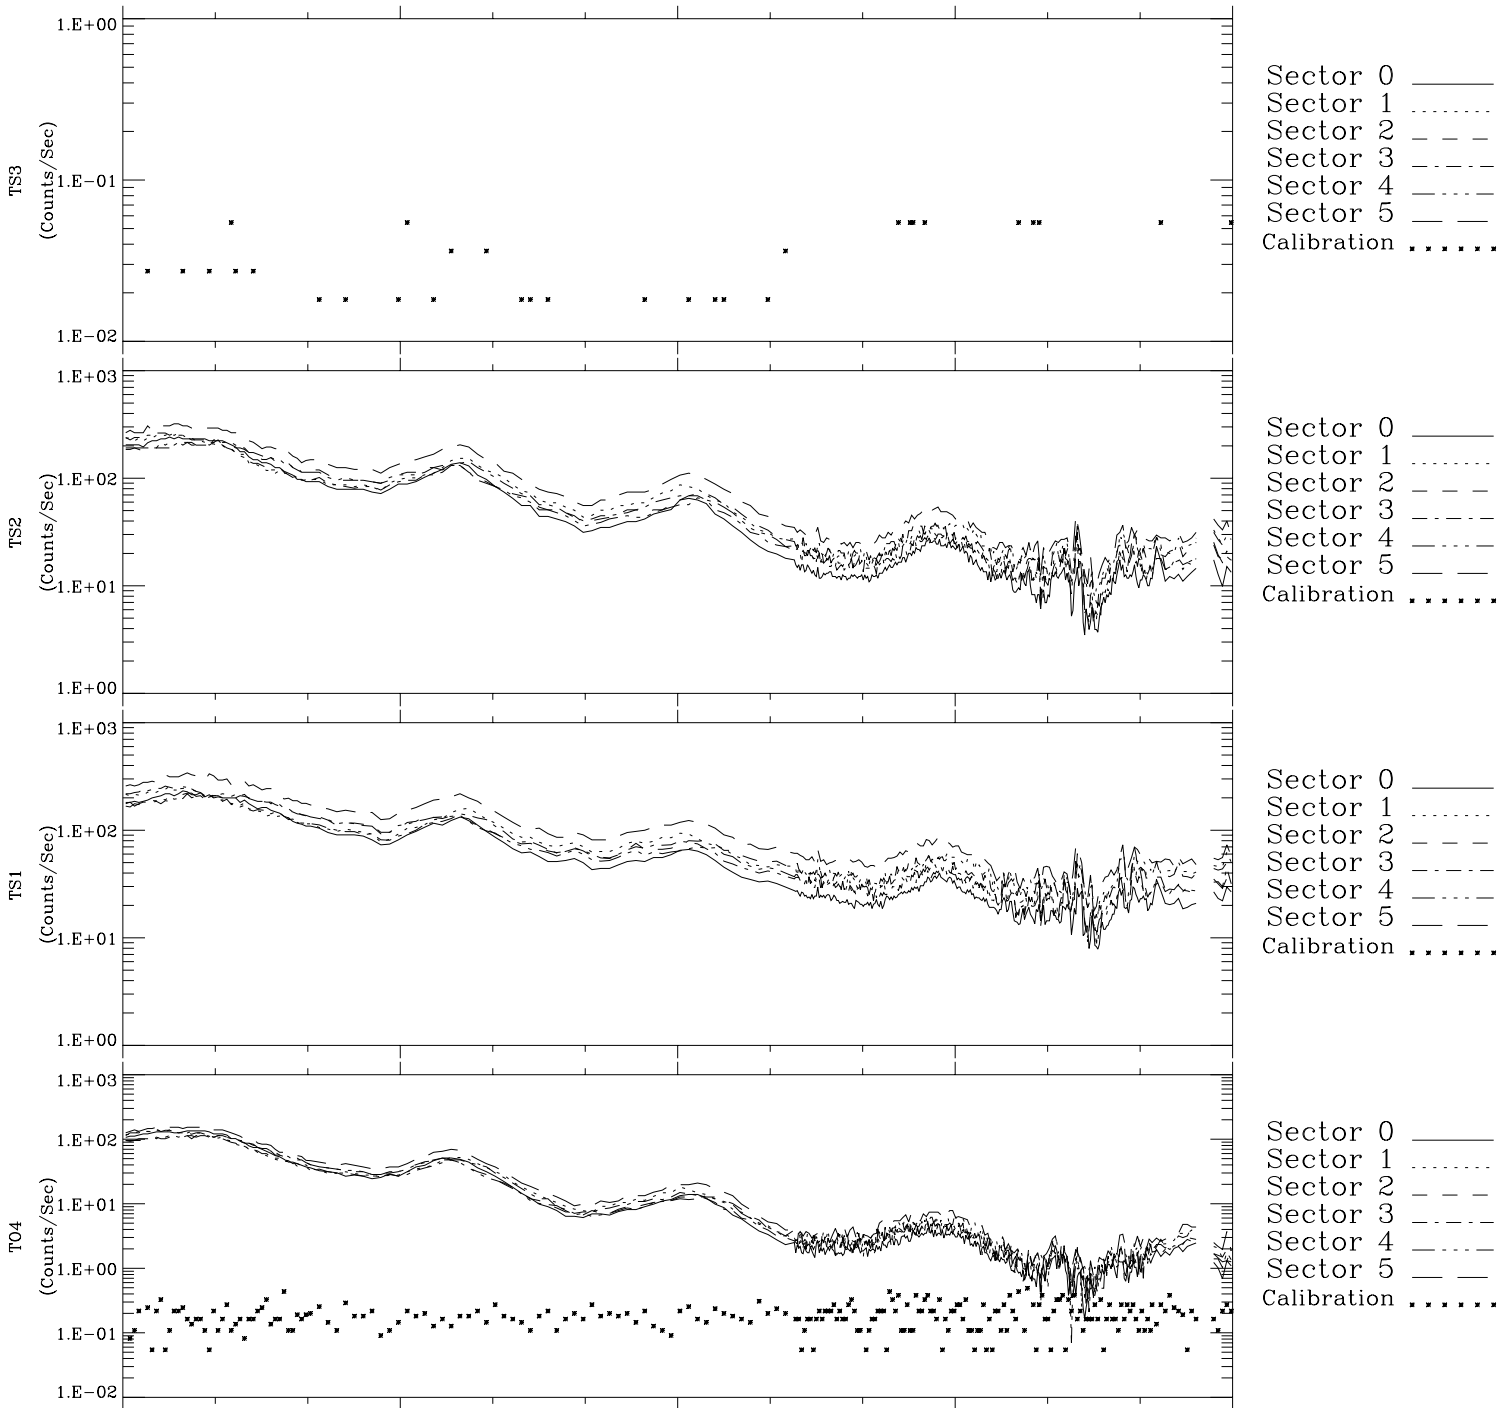

# Galileo EPD Real-Time Six-Sector 97129

Software Version: RTLINE\_R6 V 1.20  
Data Production: 06-03-00  
Plot Production: Sat Sep 15 06:08:59 2001

Sector 0 ———  
Sector 1 .....  
Sector 2 - - -  
Sector 3 - . - . -  
Sector 4 - - - -  
Sector 5 ———  
Calibration .....  
.....

Sector 0 ———  
Sector 1 .....  
Sector 2 - - -  
Sector 3 - . - . -  
Sector 4 - - - -  
Sector 5 ———  
Calibration .....  
.....

Sector 0 ———  
Sector 1 .....  
Sector 2 - - -  
Sector 3 - . - . -  
Sector 4 - - - -  
Sector 5 ———  
Calibration .....  
.....

Sector 0 ———  
Sector 1 .....  
Sector 2 - - -  
Sector 3 - . - . -  
Sector 4 - - - -  
Sector 5 ———  
Calibration .....  
.....

00:00:00 1997-129	129-06	129-12	129-18	00:00:00 1997-130	
+	+	+	+	+	X JSE(R <sub>j</sub> )
1.66	-2.38	-6.30	-10.02	-13.52	Y JSE(R <sub>j</sub> )
11.84	14.14	15.66	16.65	17.27	Z JSE(R <sub>j</sub> )
-0.58	-0.76	-0.90	-1.00	-1.09	

◇ = Jupiter look direction  
□ = Corotation look direction