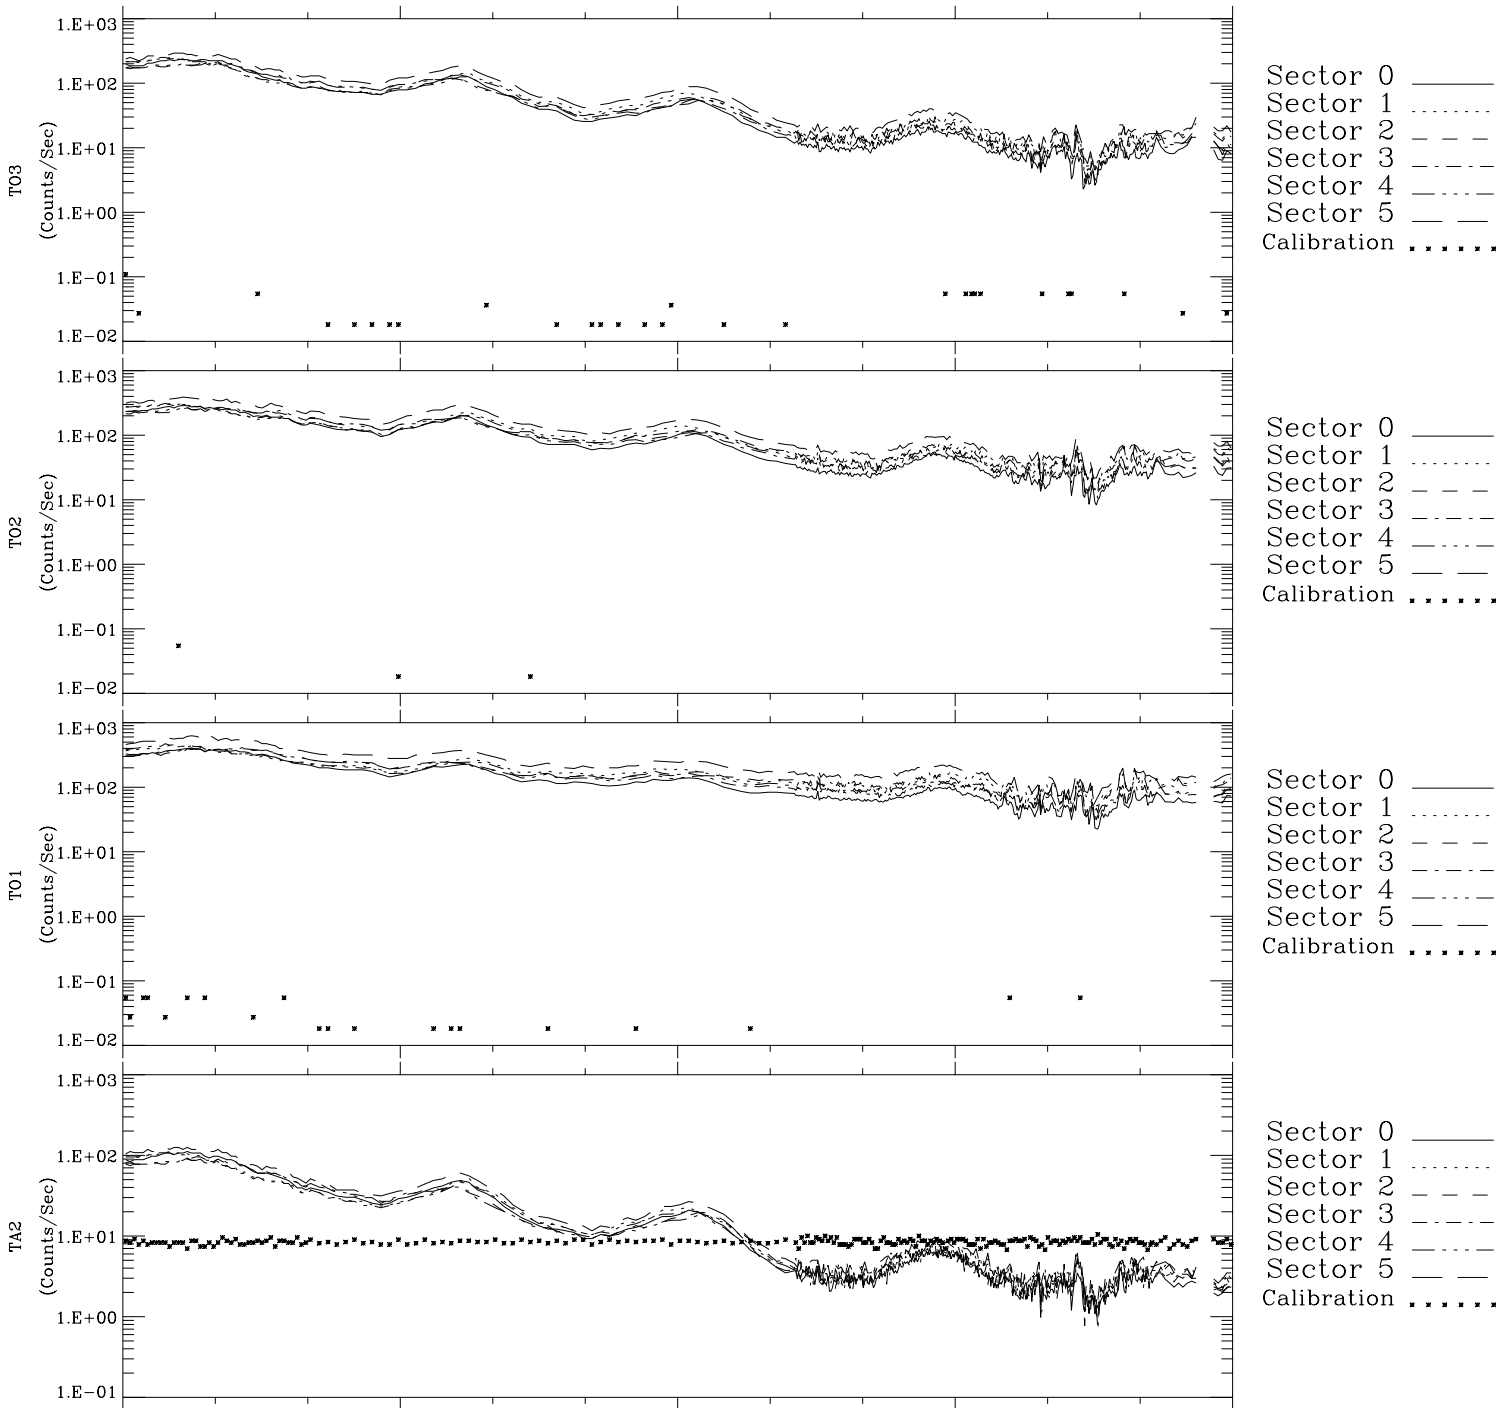

Galileo EPD Real-Time Six-Sector 97129

Software Version: RTLINE_R6 V 1.20
Data Production: 06-03-00
Plot Production: Sat Sep 15 06:08:59 2001

Sector 0 ———
Sector 1
Sector 2 - - - -
Sector 3 - . - . -
Sector 4 - - - -
Sector 5 - - - -
Calibration
□

Sector 0 ———
Sector 1
Sector 2 - - - -
Sector 3 - . - . -
Sector 4 - - - -
Sector 5 - - - -
Calibration
□

Sector 0 ———
Sector 1
Sector 2 - - - -
Sector 3 - . - . -
Sector 4 - - - -
Sector 5 - - - -
Calibration
□

Sector 0 ———
Sector 1
Sector 2 - - - -
Sector 3 - . - . -
Sector 4 - - - -
Sector 5 - - - -
Calibration
□

00:00:00 1997-129	129-06	129-12	129-18	00:00:00 1997-130	
+	+	+	+	+	
1.66	-2.38	-6.30	-10.02	-13.52	X JSE(R _j)
11.84	14.14	15.66	16.65	17.27	Y JSE(R _j)
-0.58	-0.76	-0.90	-1.00	-1.09	Z JSE(R _j)

◇ = Jupiter look direction
□ = Corotation look direction