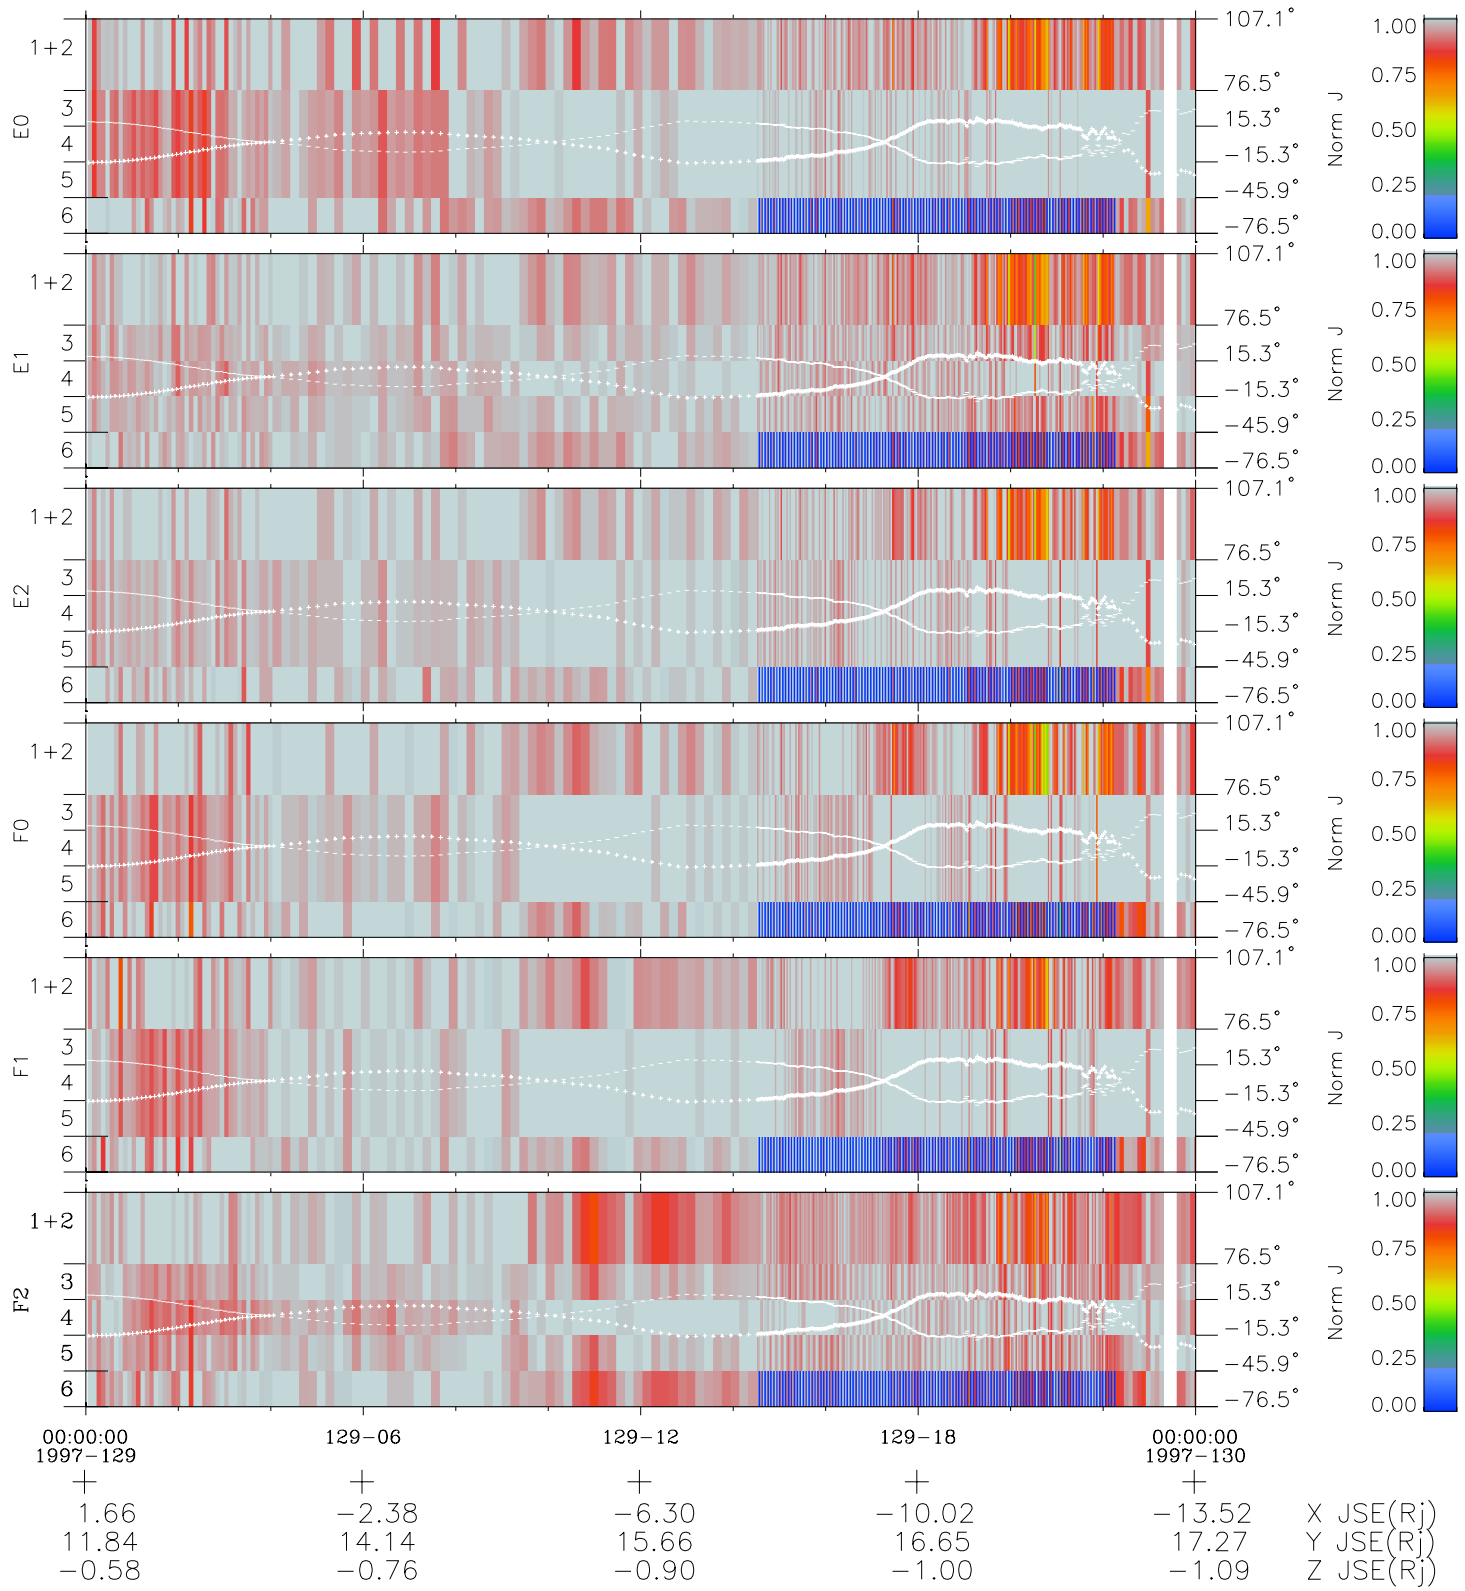

# Galileo EPD Real Elevation Anisotropies 97129

Software Version: RTELEV\_NORM V 1.20  
 Data Production: 06-03-00  
 Plot Production: Sat Sep 15 06:07:16 2001  
 Color File: wondr3  
 Geofactor File: 1.1

- ◇ = Jupiter look direction
- = Corotation look direction