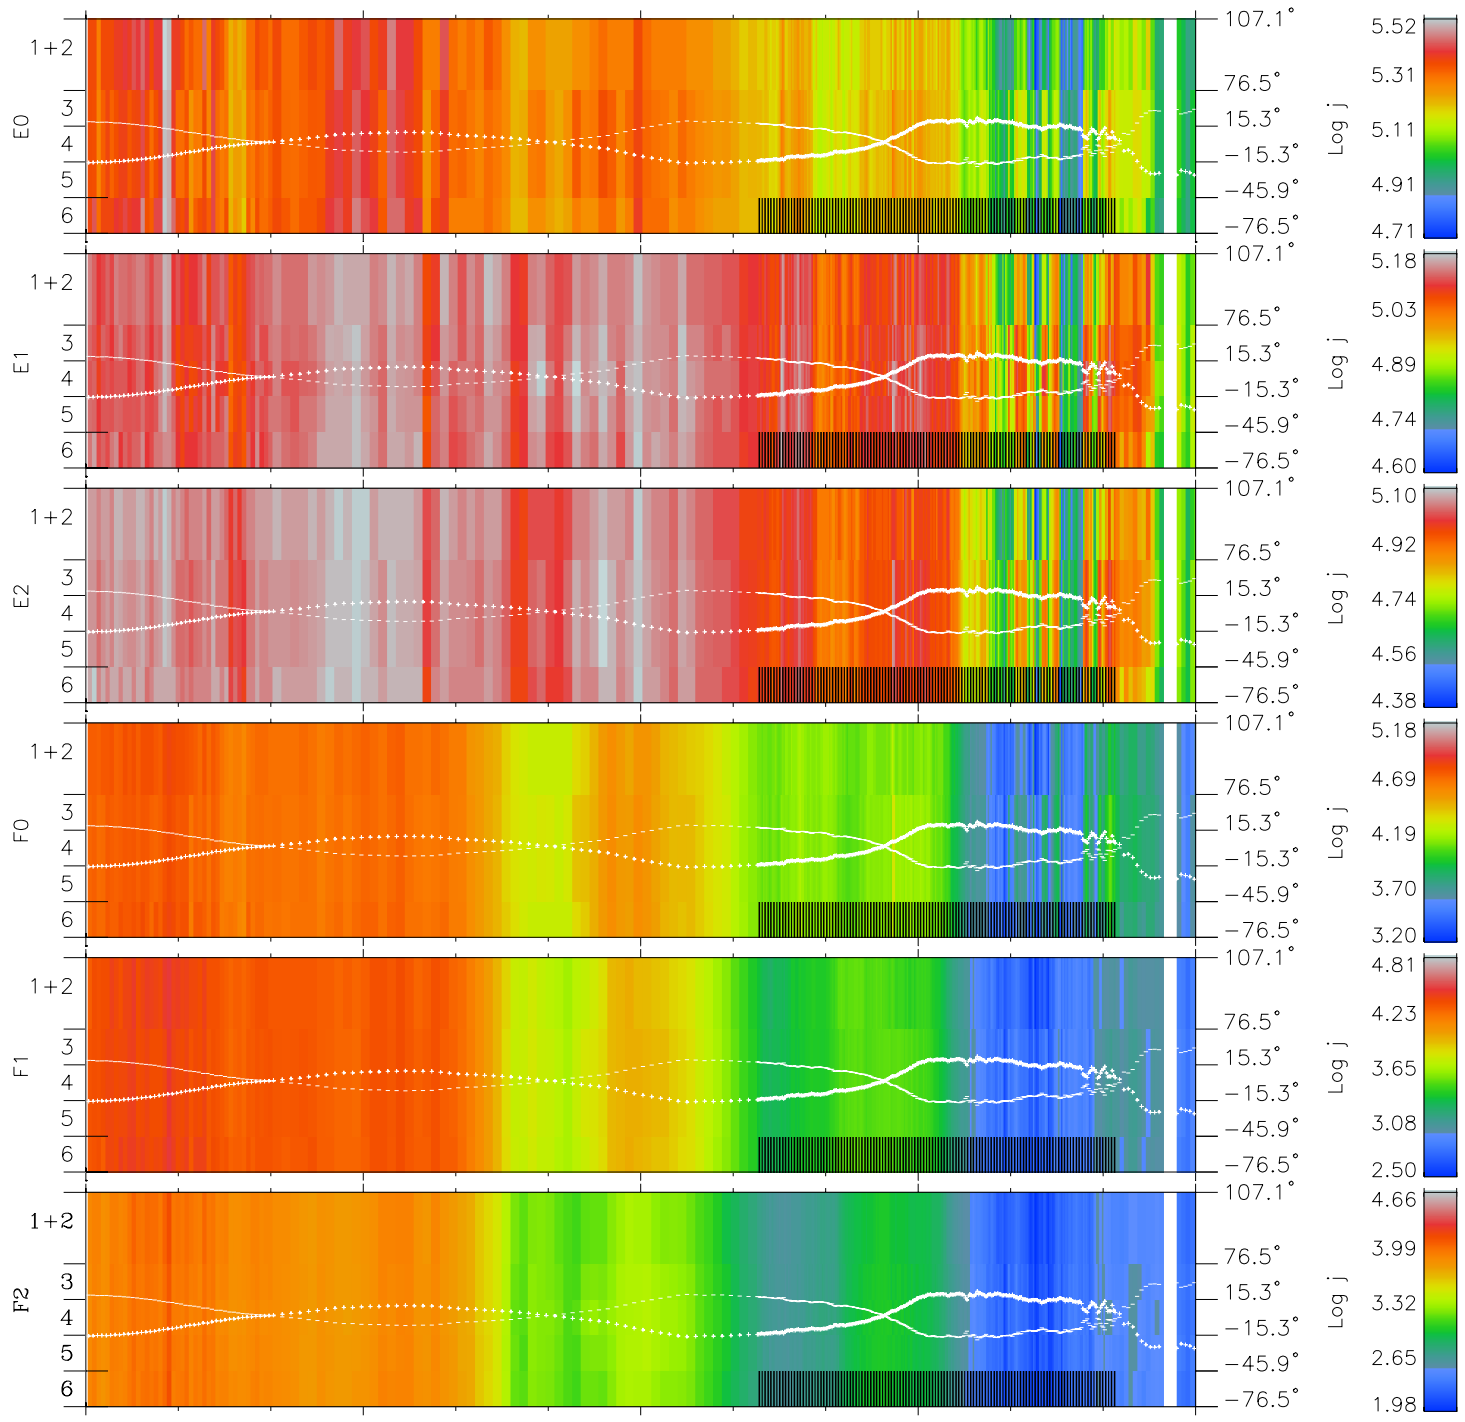

# Galileo EPD Real Elevation Anisotropies 97129

Software Version: RTELEV\_FLUX V 1.20  
Data Production: 06-03-00  
Plot Production: Sat Sep 15 06:06:49 2001  
Color File: wondr3  
Geofactor File: 1.1

00:00:00 1997-129	129-06	129-12	129-18	00:00:00 1997-130	
+	+	+	+	+	X JSE(R <sub>j</sub> )
1.66	-2.38	-6.30	-10.02	-13.52	Y JSE(R <sub>j</sub> )
11.84	14.14	15.66	16.65	17.27	Z JSE(R <sub>j</sub> )
-0.58	-0.76	-0.90	-1.00	-1.09	

- ◇ = Jupiter look direction
- = Corotation look direction