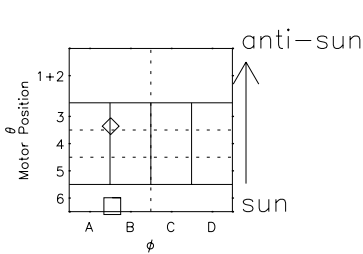

# Galileo EPD Real Elevation Anisotropies 97129

Software Version: RTELEV\_FLUX V 1.20  
Data Production: 06-03-00  
Plot Production: Sat Sep 15 06:06:49 2001  
Color File: wondr3  
Geofactor File: 1.1

00:00:00 1997-129	129-06	129-12	129-18	00:00:00 1997-130	
+	+	+	+	+	X JSE(R <sub>j</sub> )
1.66	-2.38	-6.30	-10.02	-13.52	Y JSE(R <sub>j</sub> )
11.84	14.14	15.66	16.65	17.27	Z JSE(R <sub>j</sub> )
-0.58	-0.76	-0.90	-1.00	-1.09	

- ◇ = Jupiter look direction
- = Corotation look direction