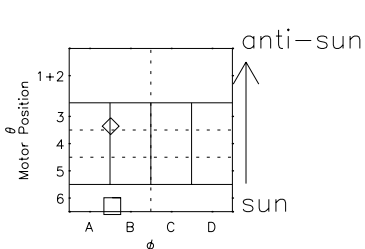

Galileo EPD Real Elevation Anisotropies 97129

Software Version: RTELEV_FLUX V 1.20
Data Production: 06-03-00
Plot Production: Sat Sep 15 06:06:36 2001
Color File: wondr3
Geofactor File: 1.1

| | | | | | |
|----------------------|--------|--------|--------|----------------------|------------------------|
| 00:00:00 1997-129 | 129-06 | 129-12 | 129-18 | 00:00:00 1997-130 | |
| + | + | + | + | + | X JSE(R _j) |
| 1.66 | -2.38 | -6.30 | -10.02 | -13.52 | Y JSE(R _j) |
| 11.84 | 14.14 | 15.66 | 16.65 | 17.27 | Z JSE(R _j) |
| -0.58 | -0.76 | -0.90 | -1.00 | -1.09 | |

- ◇ = Jupiter look direction
- = Corotation look direction