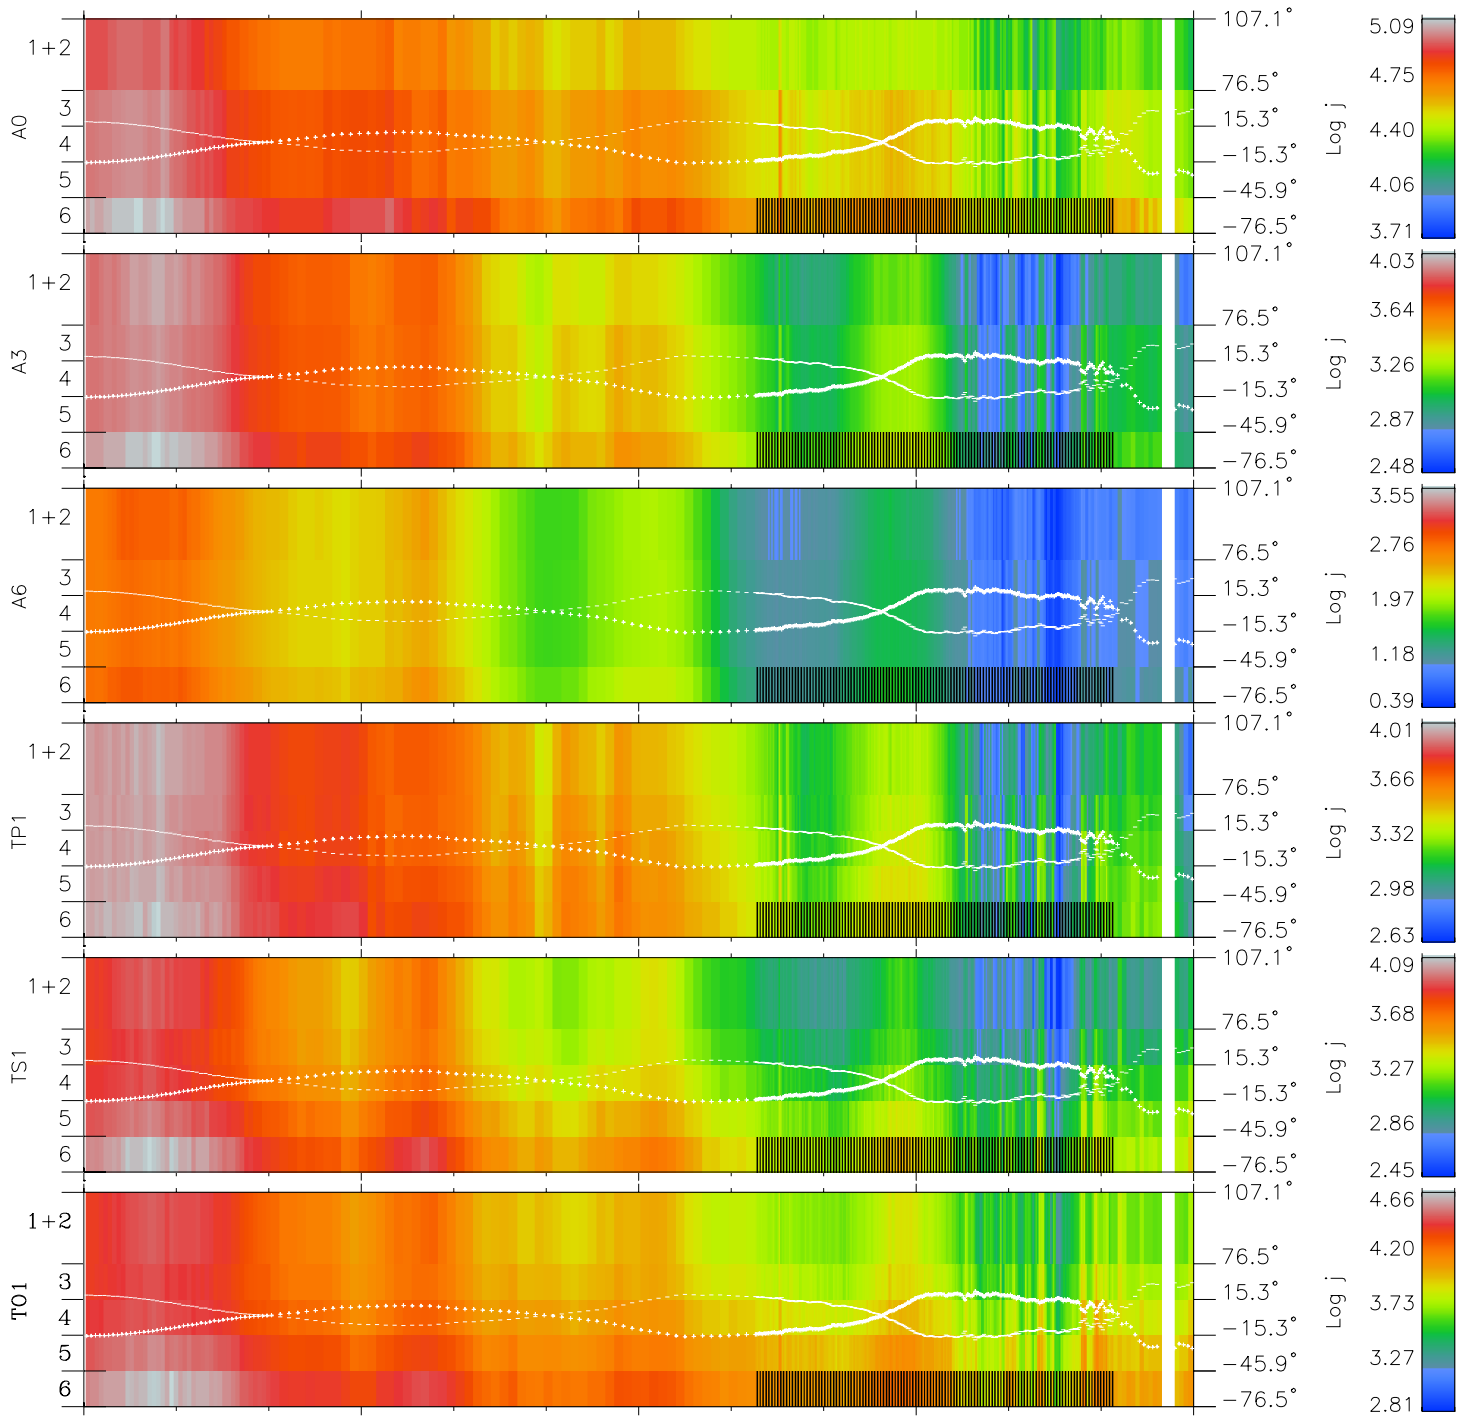

Galileo EPD Real Elevation Anisotropies 97129

Software Version: RTELEV_FLUX V 1.20
Data Production: 06-03-00
Plot Production: Sat Sep 15 06:06:36 2001
Color File: wondr3
Geofactor File: 1.1

| | | | | | |
|----------------------|--------|--------|--------|----------------------|------------------------|
| 00:00:00 1997-129 | 129-06 | 129-12 | 129-18 | 00:00:00 1997-130 | |
| + | + | + | + | + | X JSE(R _j) |
| 1.66 | -2.38 | -6.30 | -10.02 | -13.52 | Y JSE(R _j) |
| 11.84 | 14.14 | 15.66 | 16.65 | 17.27 | Z JSE(R _j) |
| -0.58 | -0.76 | -0.90 | -1.00 | -1.09 | |

- ◇ = Jupiter look direction
- = Corotation look direction