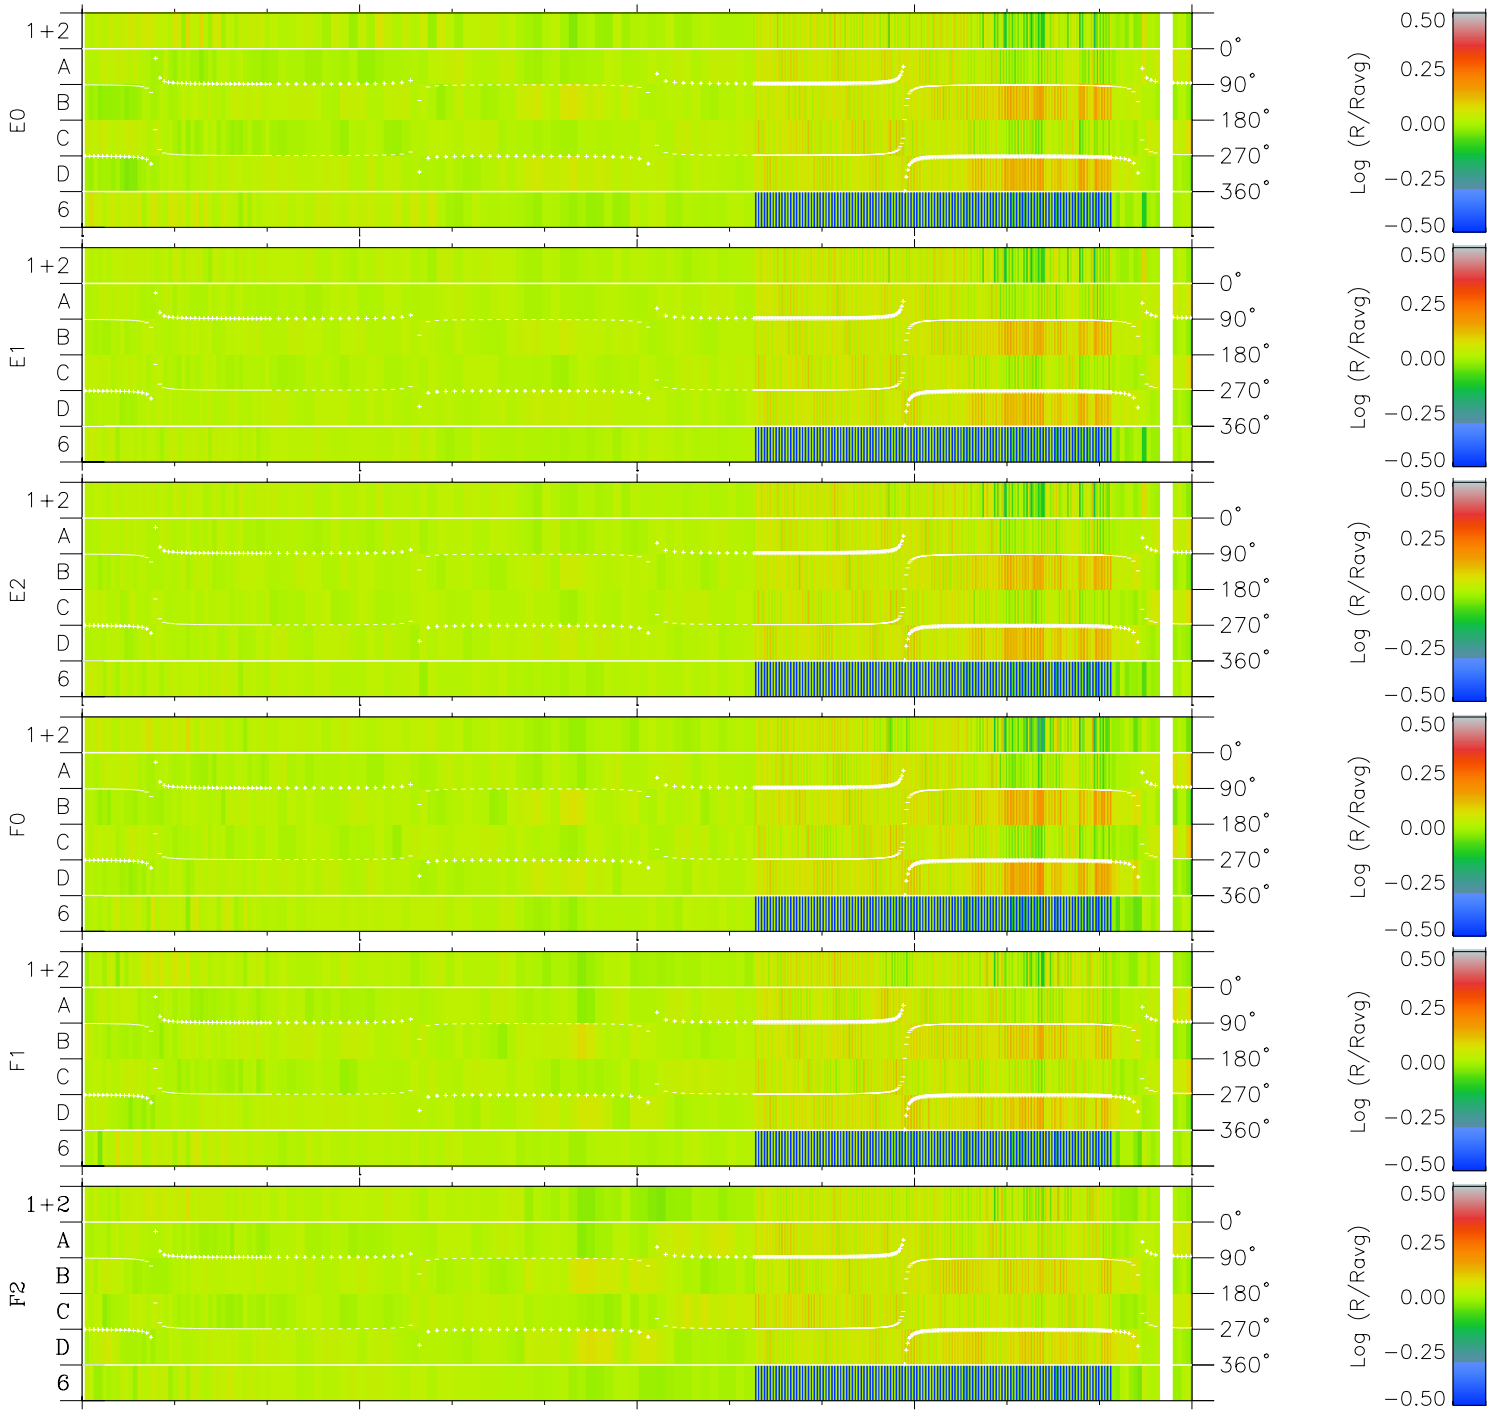

Galileo EPD Real Time Azimuth Anisotropies 97129

Software Version: RTAZIM_MEAN V 1.20
Data Production: 06-03-00
Plot Production: Sat Sep 15 06:07:41 2001
Color File: wondr3
Geofactor File: 1.1

00:00:00 1997-129	129-06	129-12	129-18	00:00:00 1997-130	
+	+	+	+	+	X JSE(R _j)
1.66	-2.38	-6.30	-10.02	-13.52	Y JSE(R _j)
11.84	14.14	15.66	16.65	17.27	Z JSE(R _j)
-0.58	-0.76	-0.90	-1.00	-1.09	

- ◇ = Jupiter look direction
- = Corotation look direction