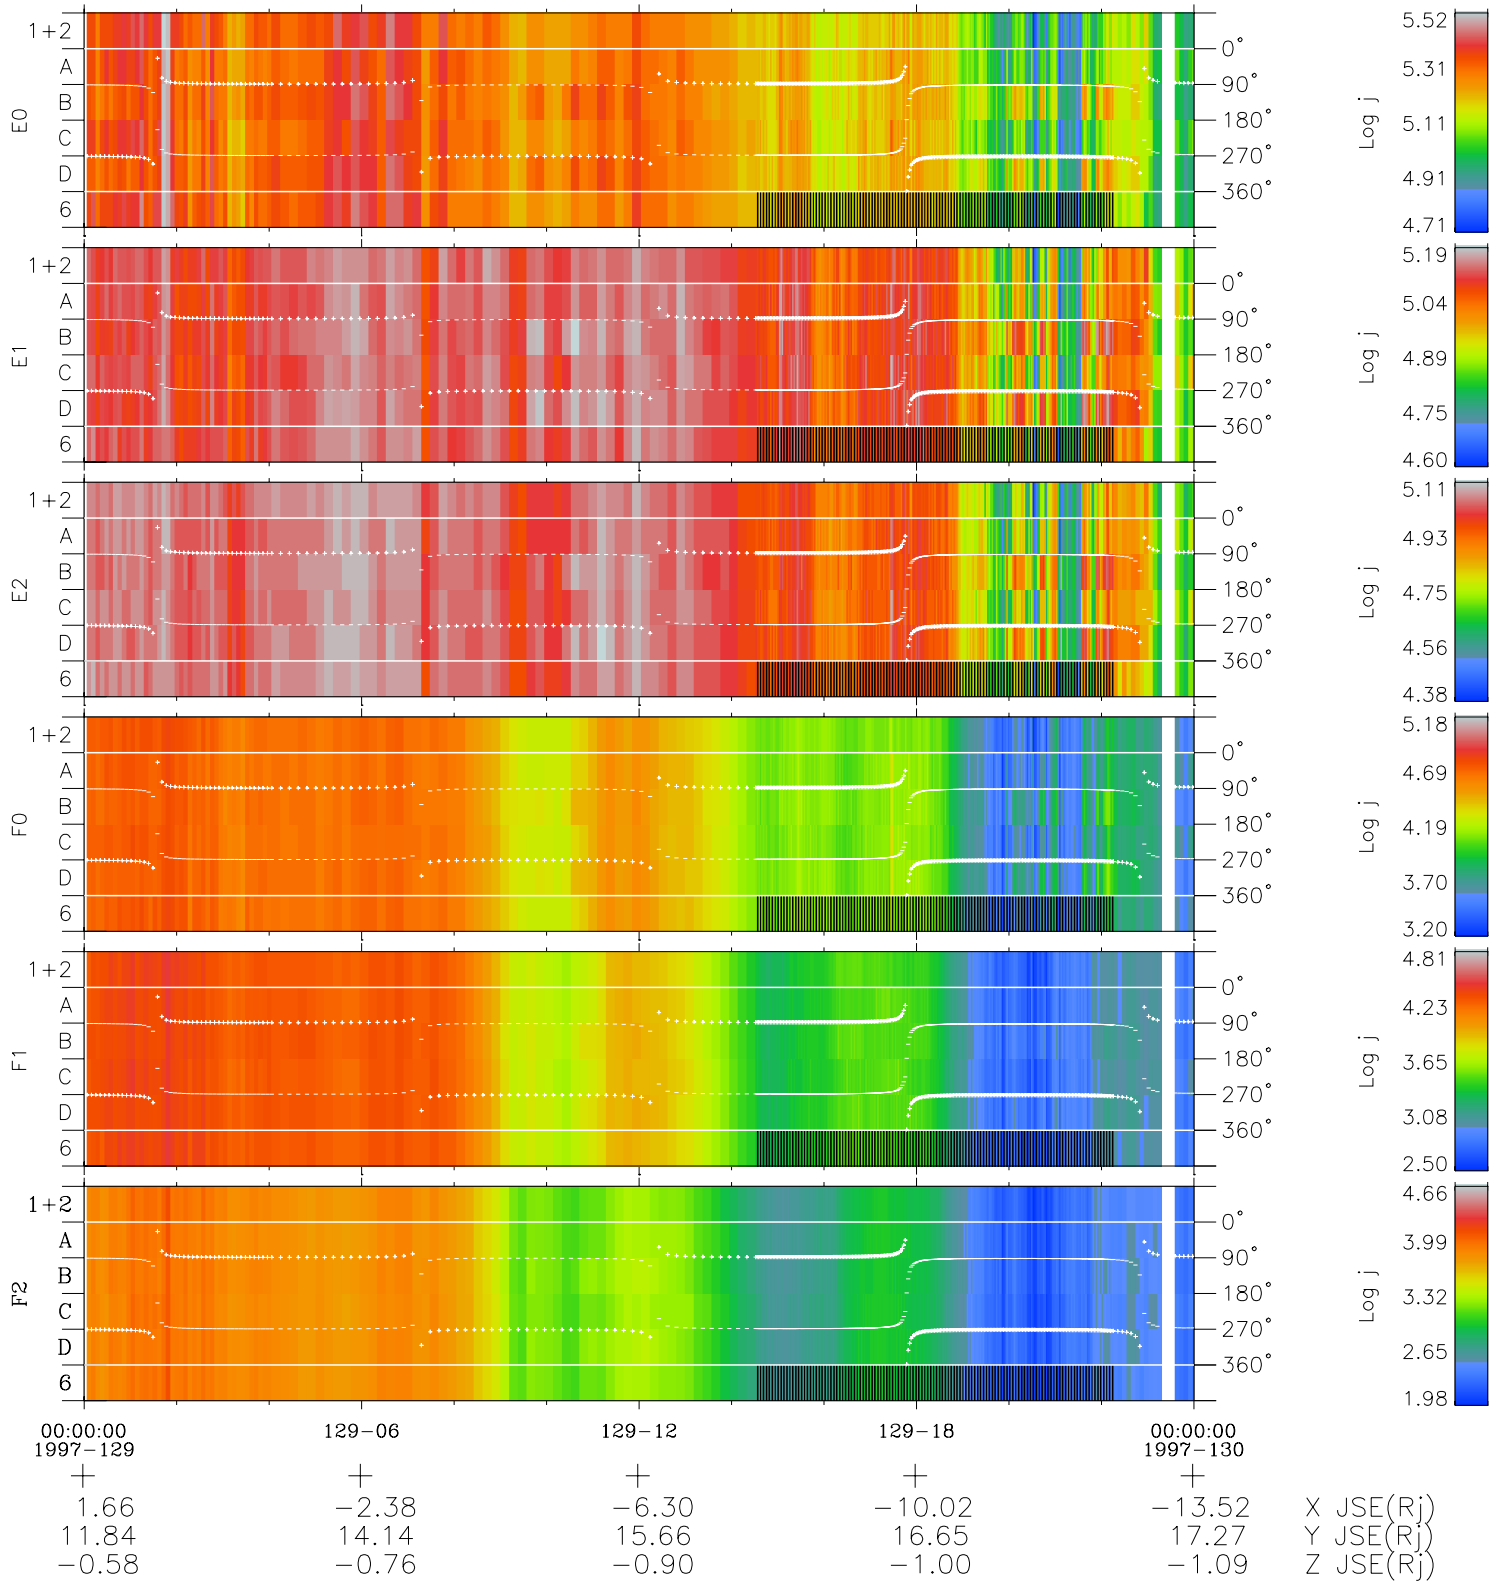

Galileo EPD Real Time Azimuth Anisotropies 97129

Software Version: RTAZIM_FLUX V 1.20
Data Production: 06-03-00
Plot Production: Sat Sep 15 06:08:06 2001
Color File: wondr3
Geofactor File: 1.1

◇ = Jupiter look direction
□ = Corotation look direction