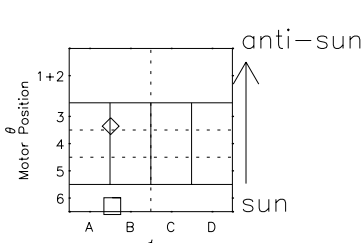

Galileo EPD Real Time Azimuth Anisotropies 97129

Software Version: RTAZIM_FLUX V 1.20
Data Production: 06-03-00
Plot Production: Sat Sep 15 06:08:06 2001
Color File: wondr3
Geofactor File: 1.1

◇ = Jupiter look direction
□ = Corotation look direction