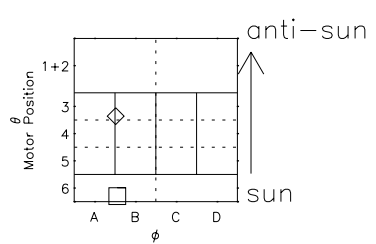

Galileo EPD Real Time Azimuth Anisotropies 97129

Software Version: RTAZIM_NORM V 1.20
 Data Production: 06-03-00
 Plot Production: Sat Sep 15 06:08:19 2001
 Color File: wondr3
 Geofactor File: 1.1

00:00:00 1997-129	129-06	129-12	129-18	00:00:00 1997-130	
+	+	+	+	+	X JSE(R _j)
1.66	-2.38	-6.30	-10.02	-13.52	Y JSE(R _j)
11.84	14.14	15.66	16.65	17.27	Z JSE(R _j)
-0.58	-0.76	-0.90	-1.00	-1.09	

- ◇ = Jupiter look direction
- = Corotation look direction