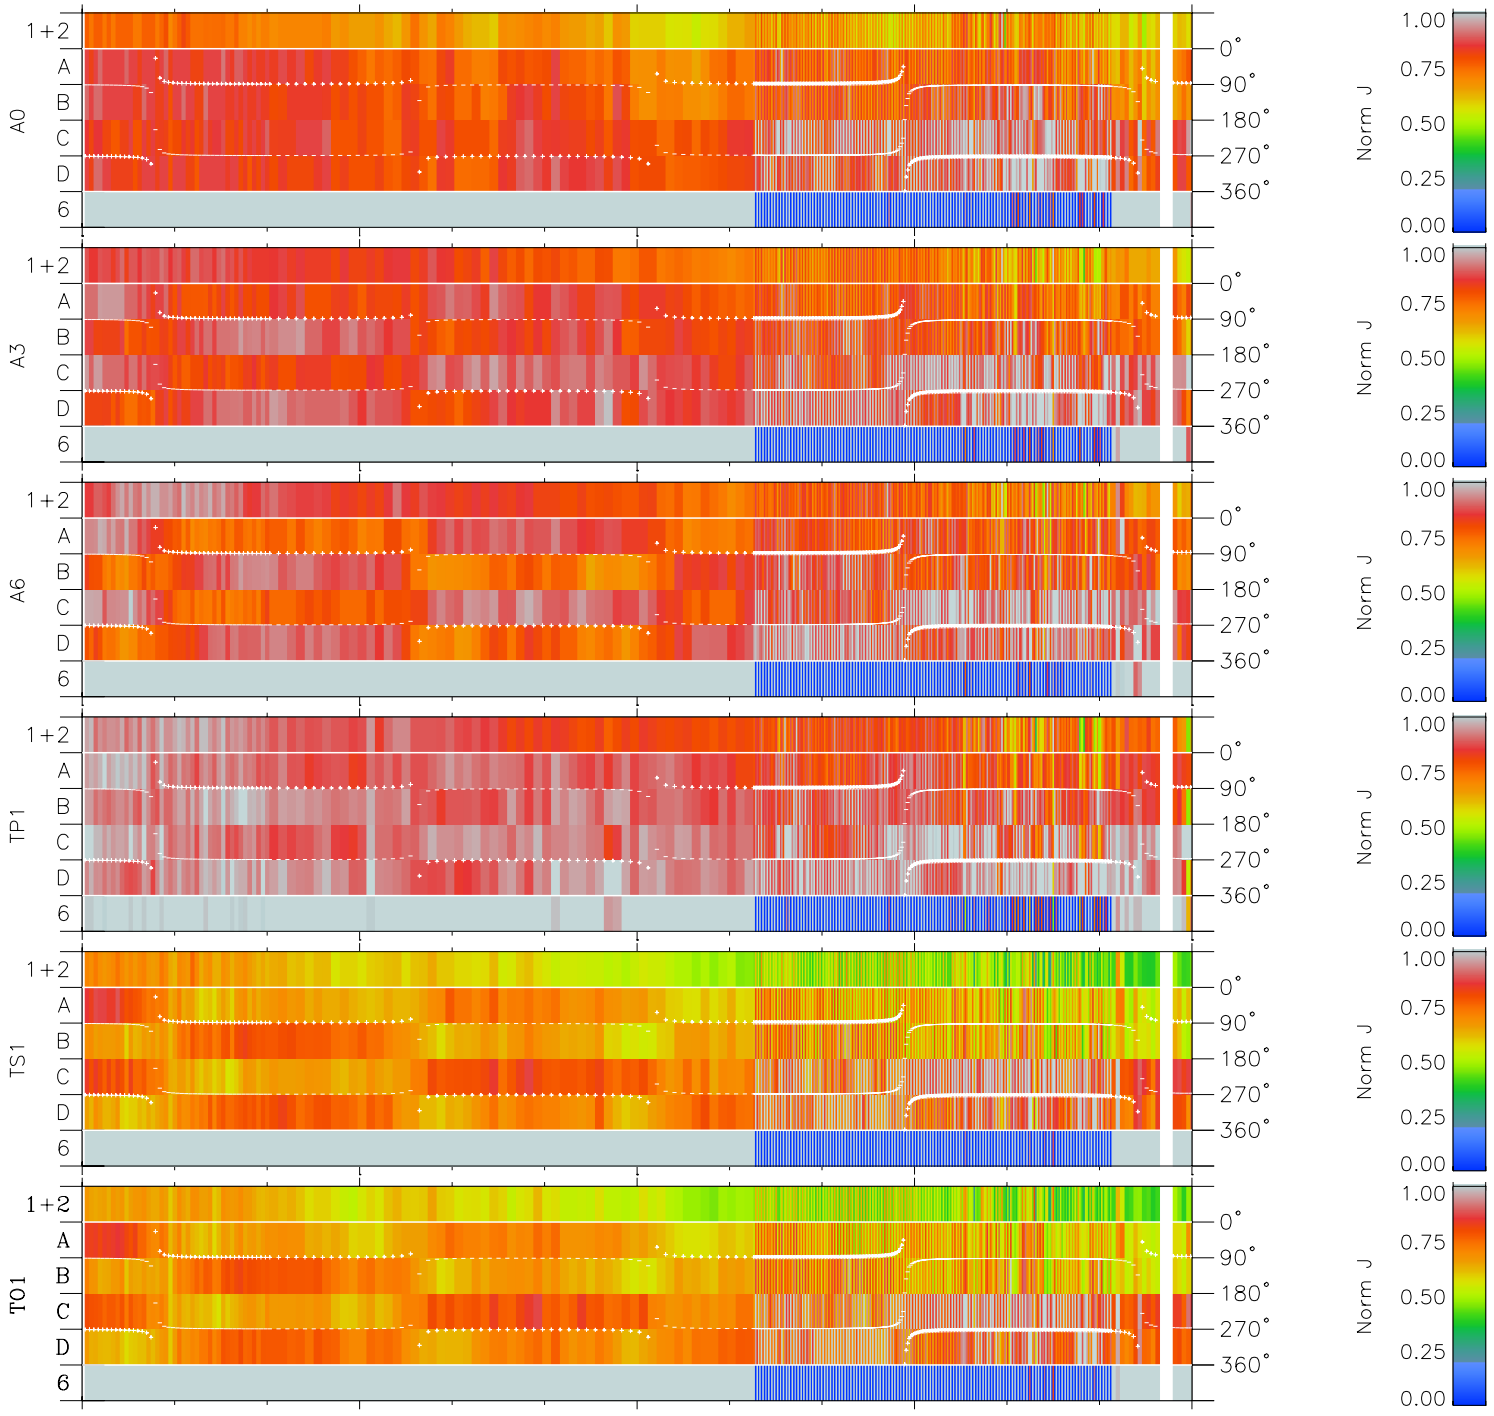

Galileo EPD Real Time Azimuth Anisotropies 97129

Software Version: RTAZIM_NORM V 1.20
 Data Production: 06-03-00
 Plot Production: Sat Sep 15 06:08:19 2001
 Color File: wondr3
 Geofactor File: 1.1

00:00:00 1997-129	129-06	129-12	129-18	00:00:00 1997-130	
+	+	+	+	+	X JSE(R _j)
1.66	-2.38	-6.30	-10.02	-13.52	Y JSE(R _j)
11.84	14.14	15.66	16.65	17.27	Z JSE(R _j)
-0.58	-0.76	-0.90	-1.00	-1.09	

- ◇ = Jupiter look direction
- = Corotation look direction