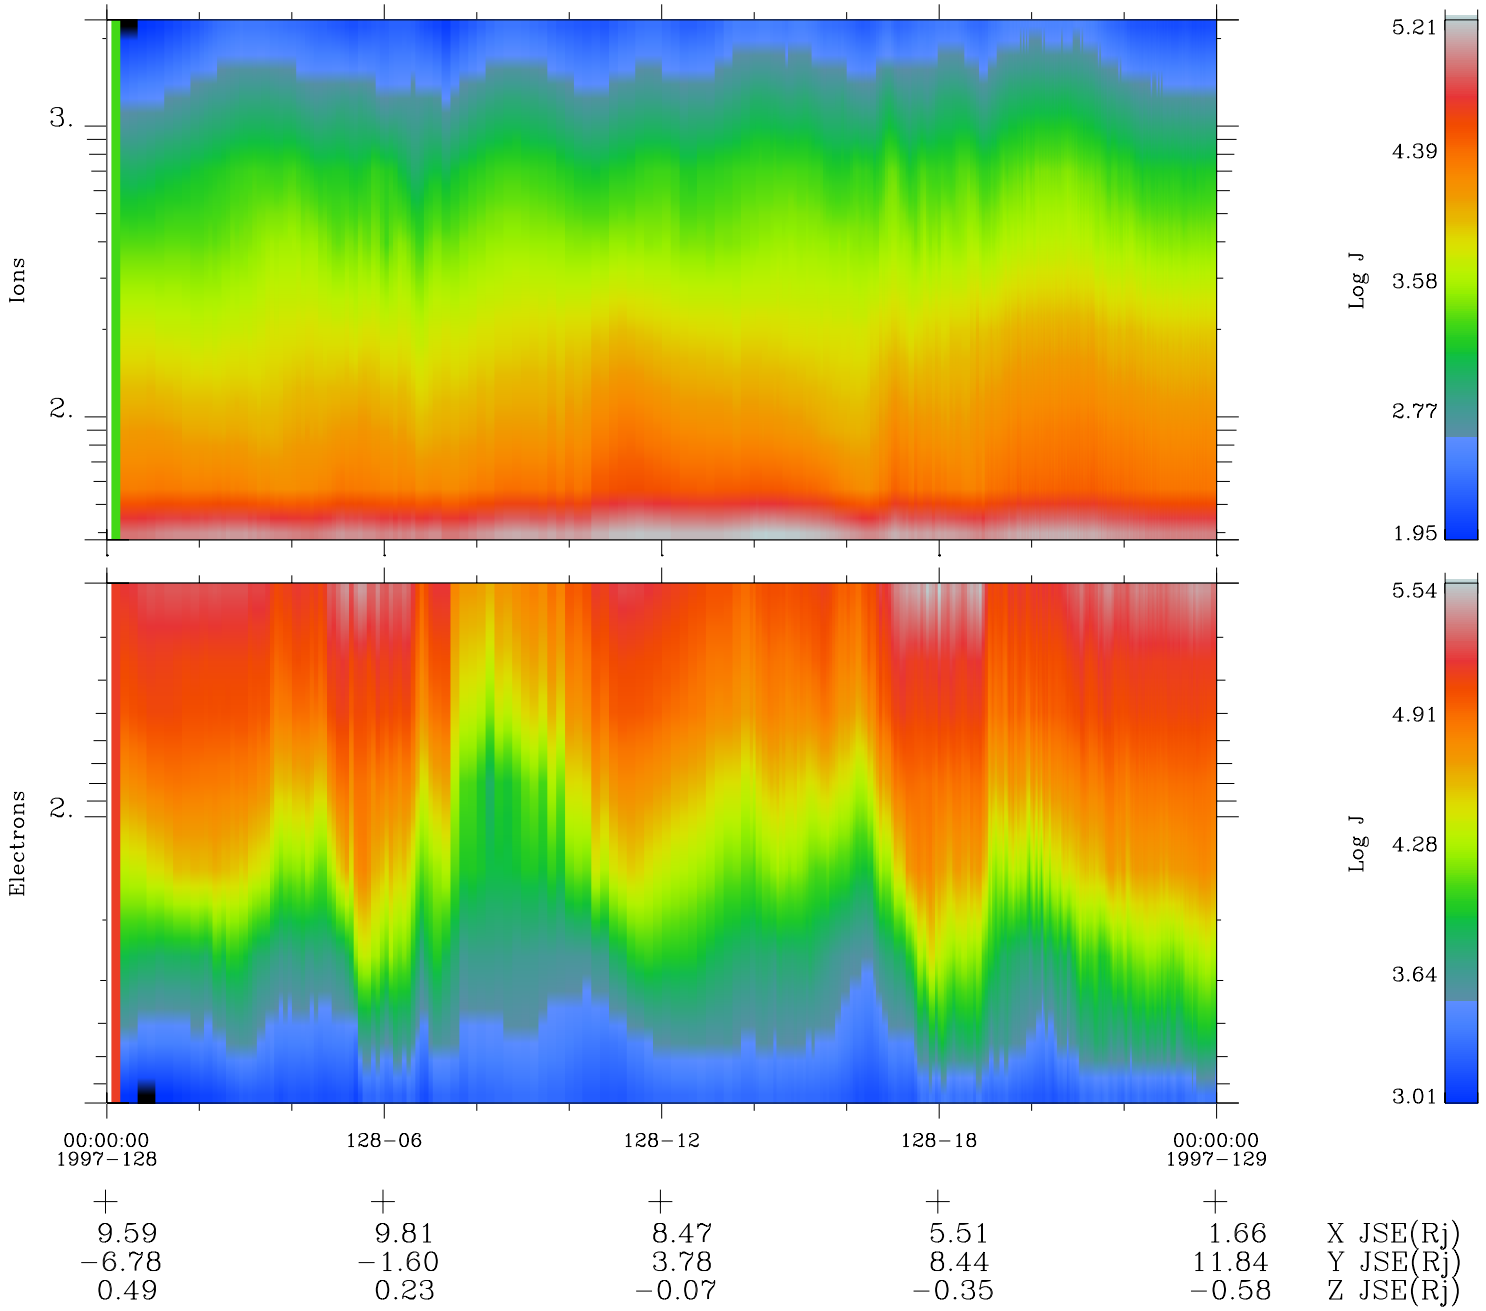

Galileo EPD Real Time Omni Spectrum 97128

Software Version: RTSPEC_OMNI V 1.20
 Data Production: 06-03-00
 Plot Production: Sat Sep 15 05:53:21 2001
 Color File: wondr3
 Geofactor File: 1.1

◇ = Jupiter look direction
 □ = Corotation look direction