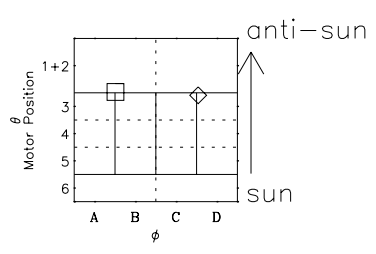

Galileo EPD Real Time Omni Spectrum 97128

Software Version: RTSPEC_OMNI V 1.20
 Data Production: 06-03-00
 Plot Production: Sat Sep 15 05:53:21 2001
 Color File: wondr3
 Geofactor File: 1.1

◇ = Jupiter look direction
 □ = Corotation look direction