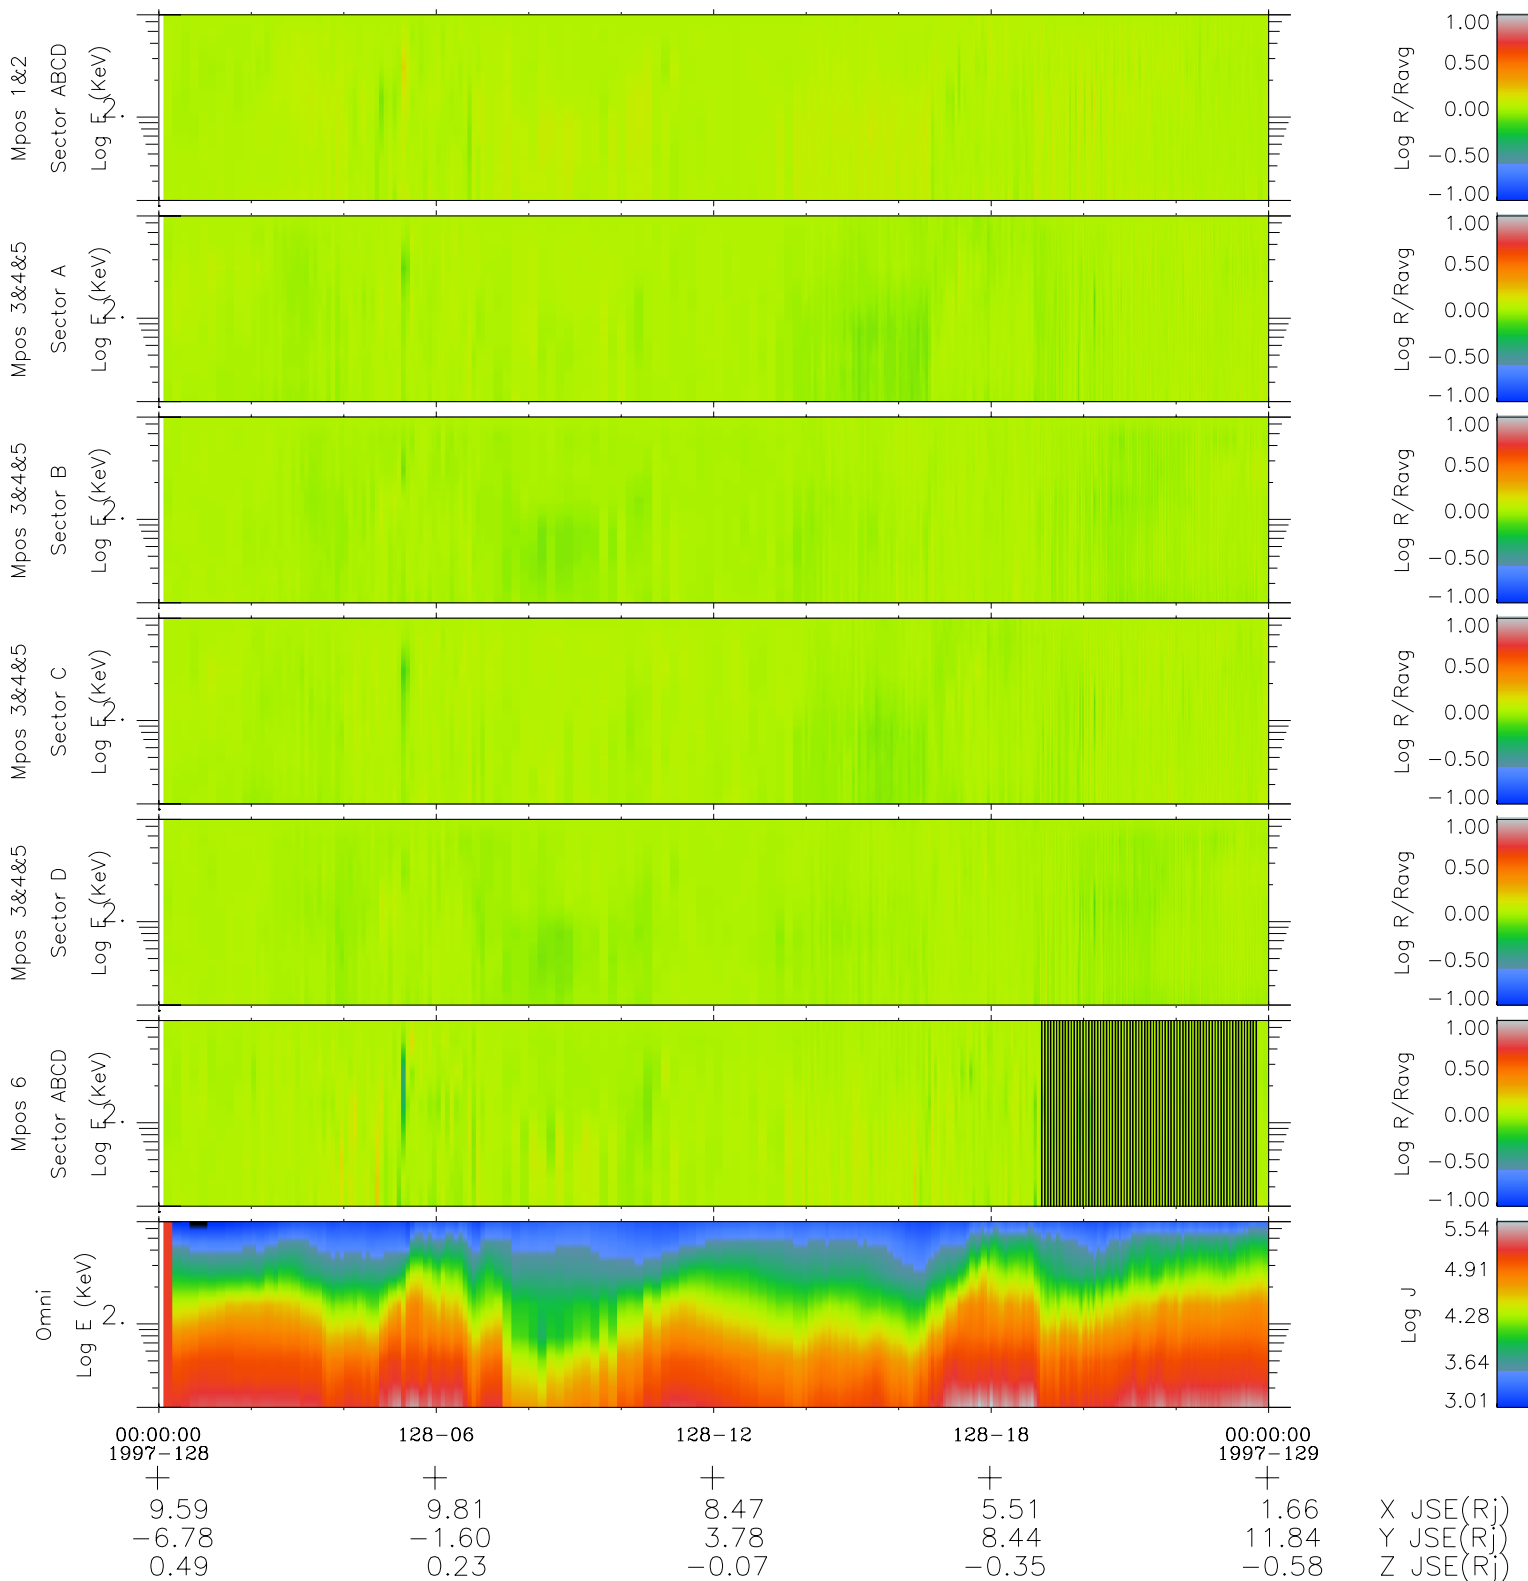

# Galileo EPD Real Time R6 Electrons Spectra 97128

Software Version: RTSPEC\_R6 V 1.20  
 Data Production: 06-03-00  
 Plot Production: Sat Sep 15 05:53:09 2001  
 Color File: wondr3  
 Geofactor File: 1.1

- ◇ = Jupiter look direction
- = Corotation look direction