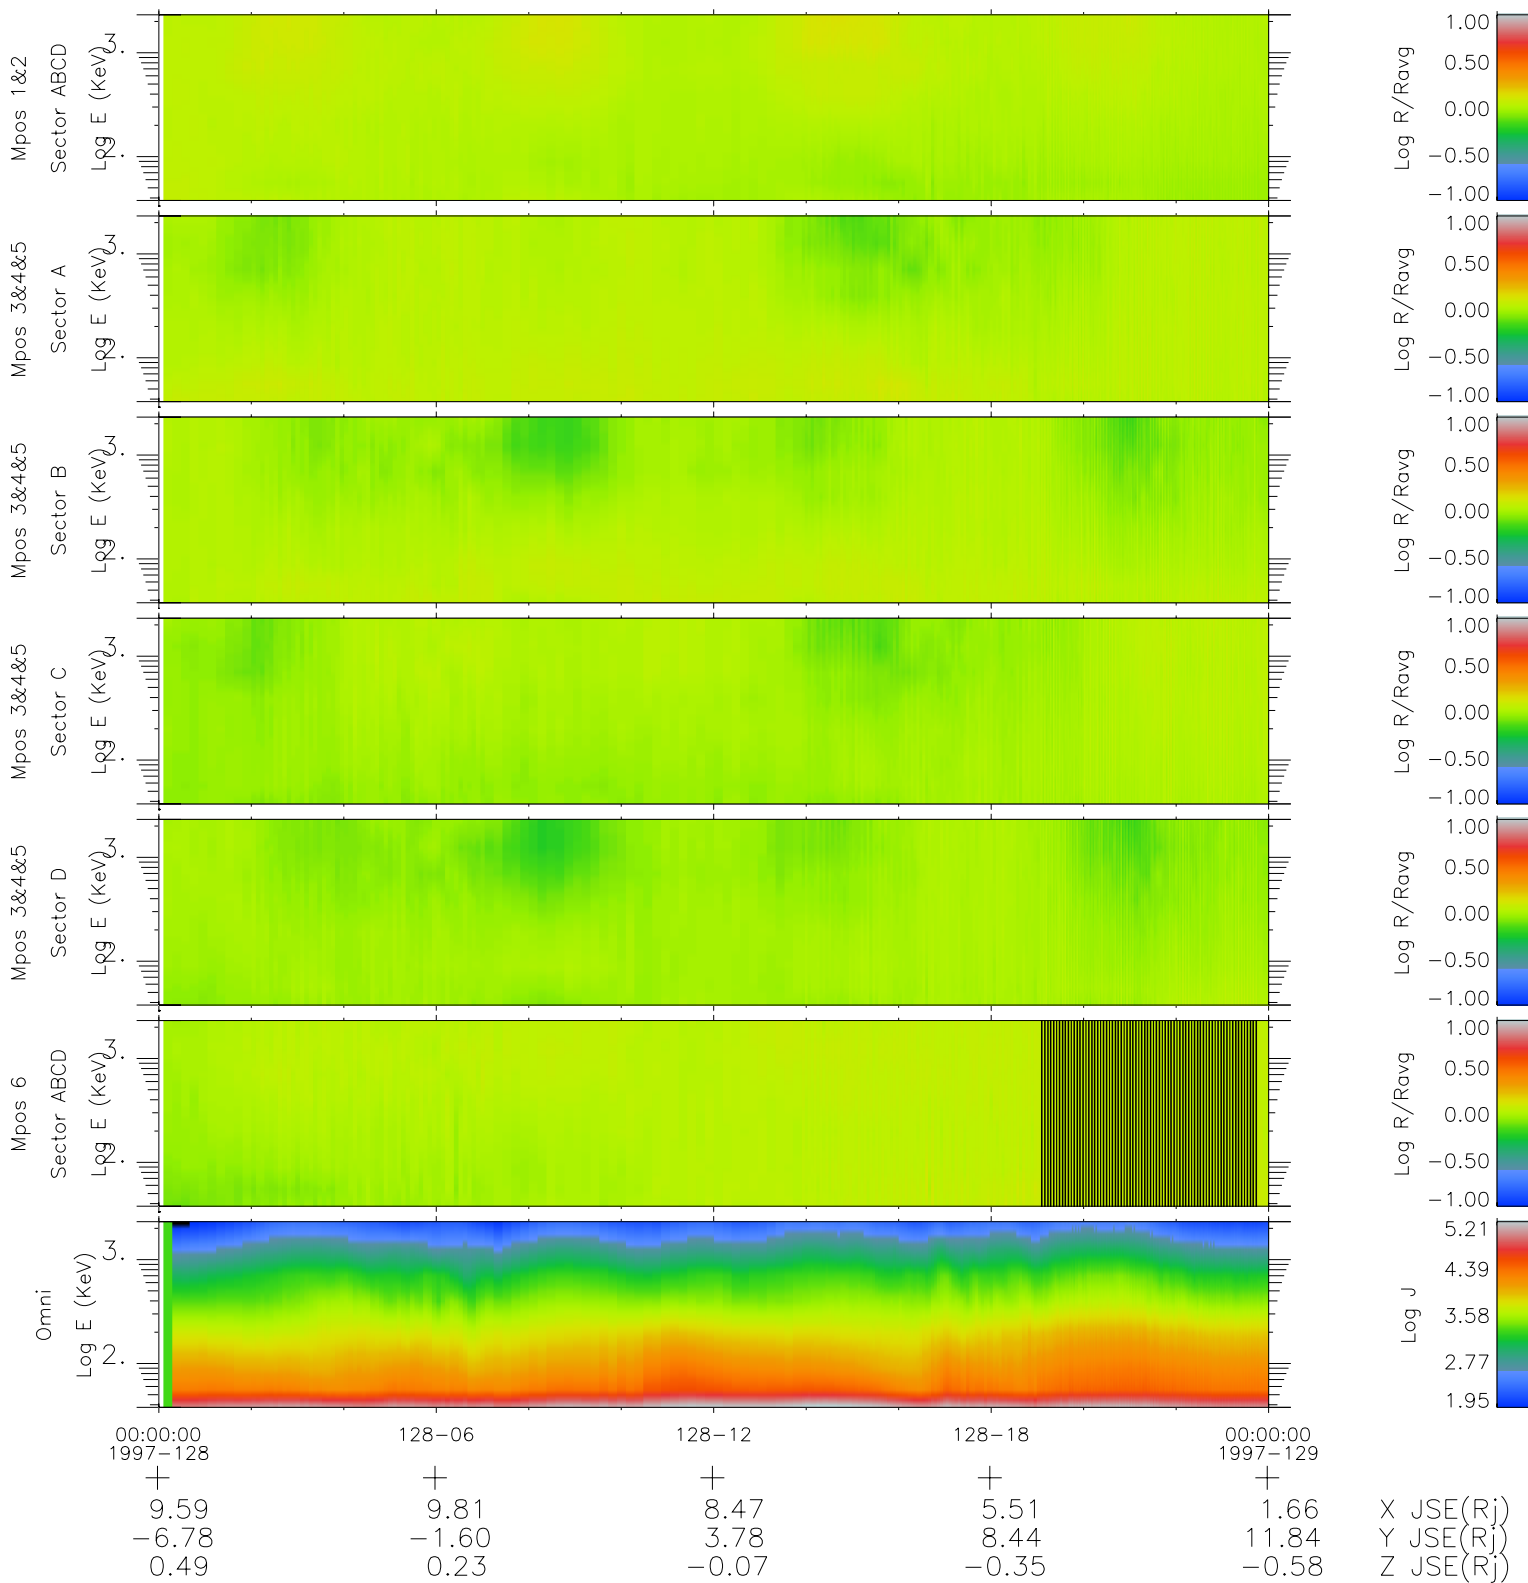

Galileo EPD Real Time R6 Ions Spectra 97128

Software Version: RTSPEC_R6 V 1.20
 Data Production: 06-03-00
 Plot Production: Sat Sep 15 05:52:55 2001
 Color File: wondr3
 Geofactor File: 1.1

◇ = Jupiter look direction
 □ = Corotation look direction