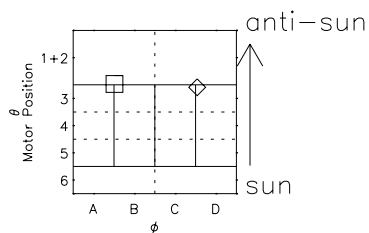

Galileo EPD Real Time R6 Ions Spectra 97128

Software Version: RTSPEC_R6 V 1.20
 Data Production: 06-03-00
 Plot Production: Sat Sep 15 05:52:55 2001
 Color File: wondr3
 Geofactor File: 1.1

◇ = Jupiter look direction
 □ = Corotation look direction