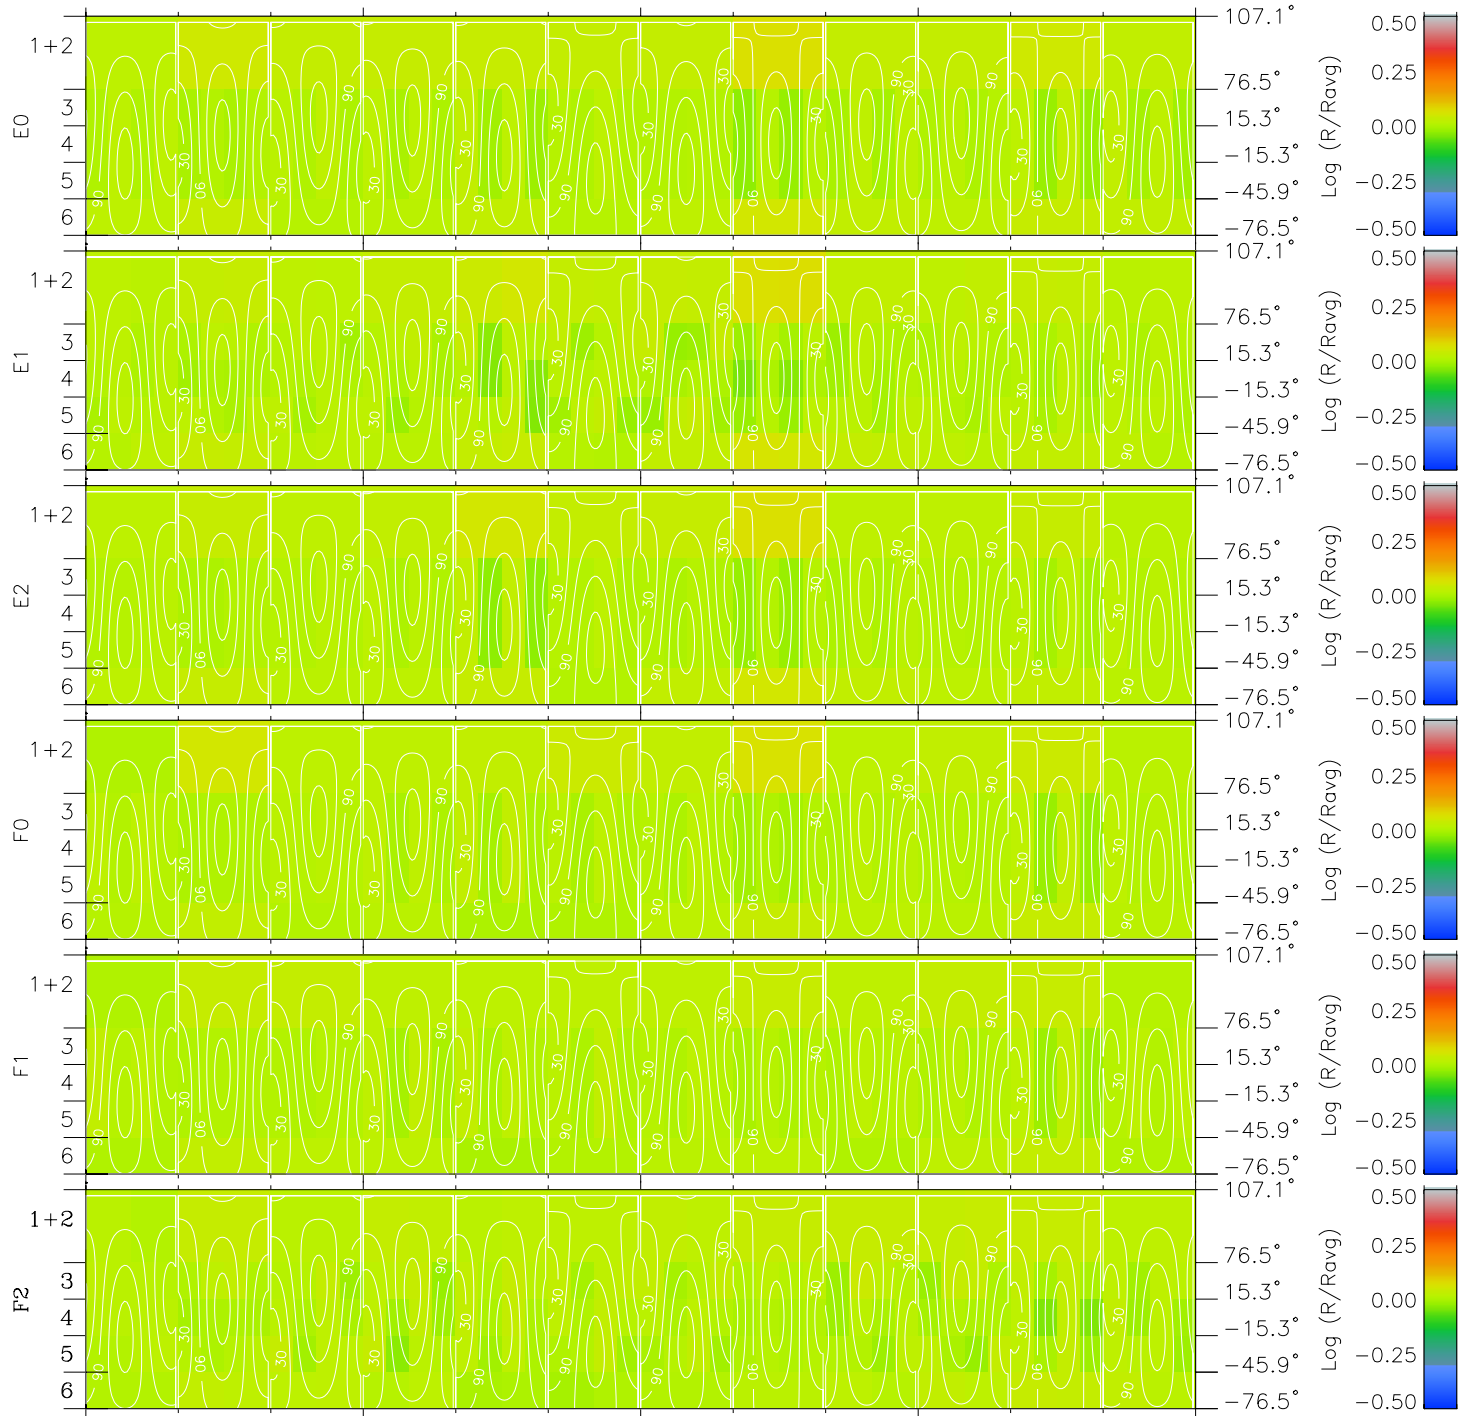

Galileo EPD Real Time All-Sky Anisotropies 97128

Software Version: RTSKY_MEAN V 1.20
 Data Production: 06-03-00
 Plot Production: Sat Sep 15 05:53:49 2001
 Color File: wondr3
 Geofactor File: 1.1

00:00:00 1997-128	128-06	128-12	128-18	00:00:00 1997-129	
+	+	+	+	+	X JSE(R _j)
9.59	9.81	8.47	5.51	1.66	Y JSE(R _j)
-6.78	-1.60	3.78	8.44	11.84	Z JSE(R _j)
0.49	0.23	-0.07	-0.35	-0.58	

- ◇ = Jupiter look direction
- = Corotation look direction