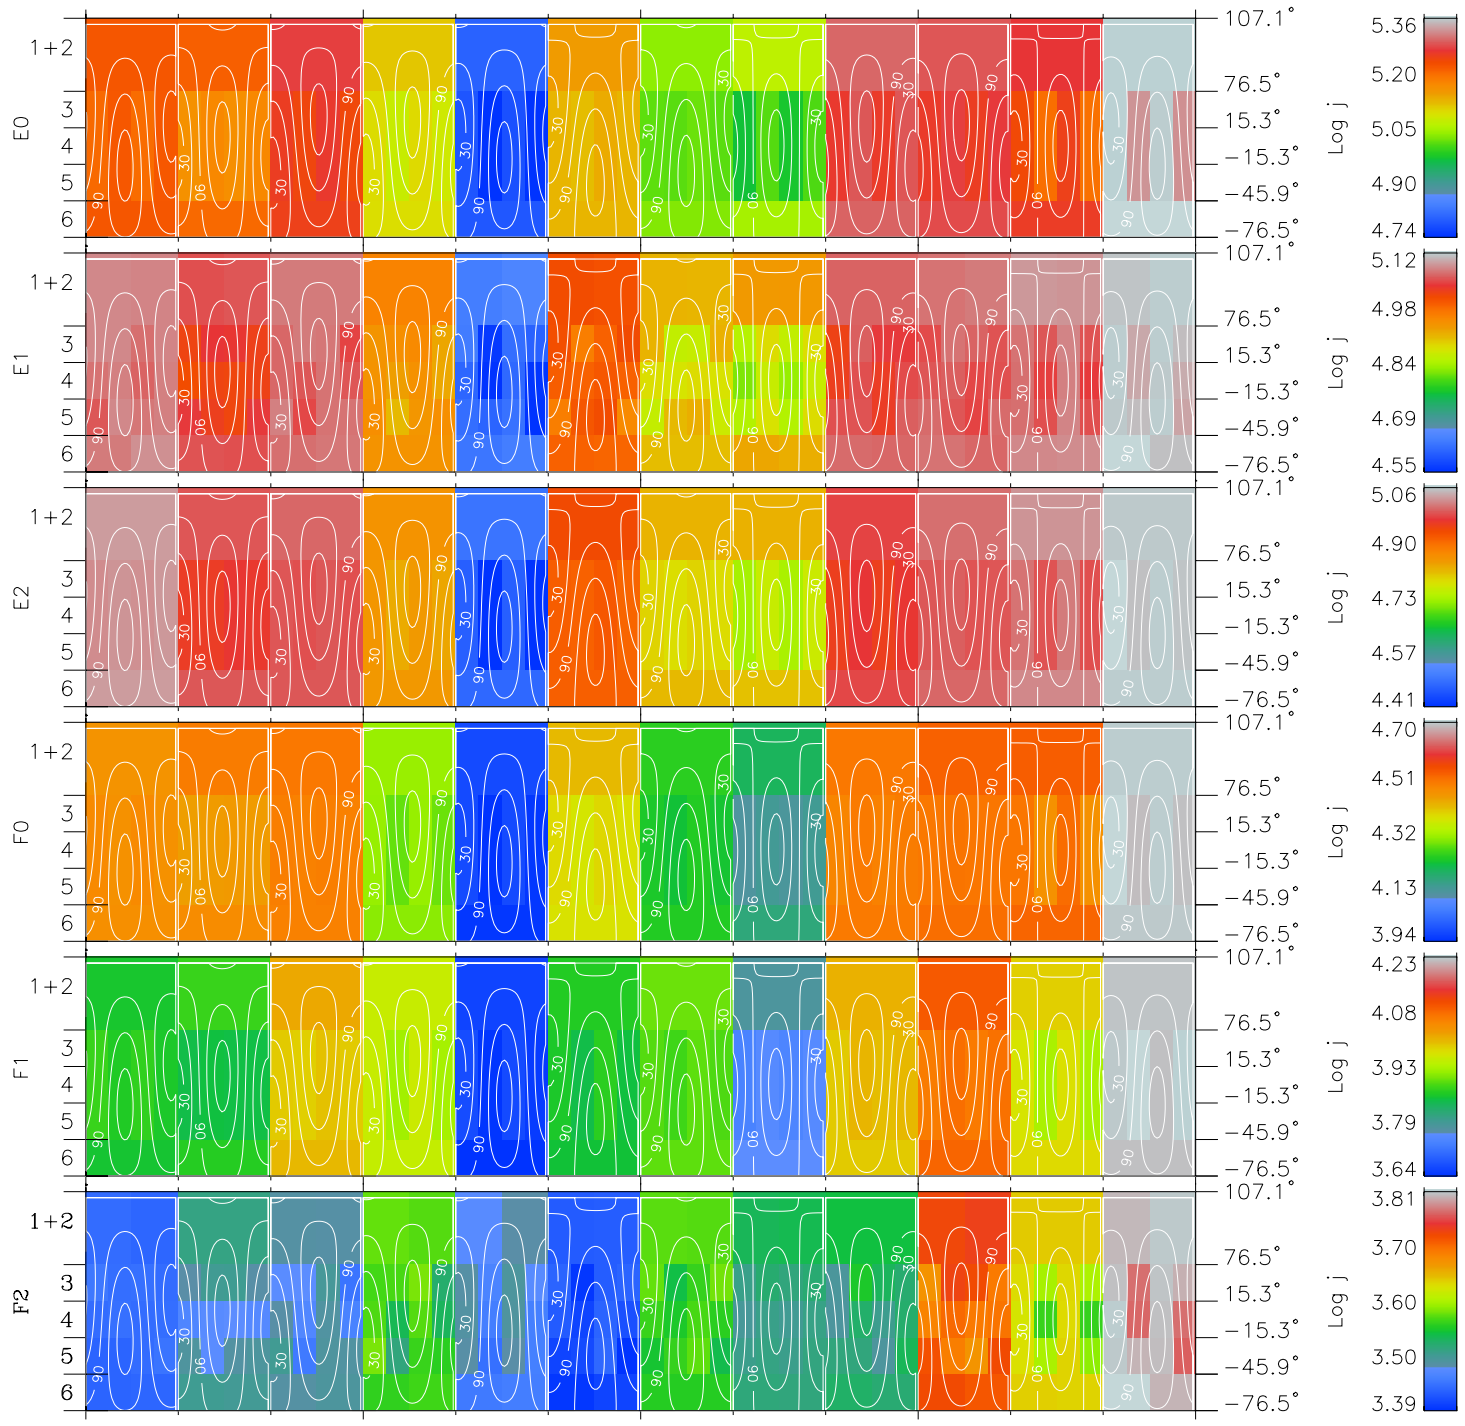

# Galileo EPD Real Time All-Sky Anisotropies 97128

Software Version: RTSKY\_FLUX V 1.20  
 Data Production: 06-03-00  
 Plot Production: Sat Sep 15 05:54:16 2001  
 Color File: wondr3  
 Geofactor File: 1.1

00:00:00 1997-128	128-06	128-12	128-18	00:00:00 1997-129	
+	+	+	+	+	X JSE(R <sub>j</sub> )
9.59	9.81	8.47	5.51	1.66	Y JSE(R <sub>j</sub> )
-6.78	-1.60	3.78	8.44	11.84	Z JSE(R <sub>j</sub> )
0.49	0.23	-0.07	-0.35	-0.58	

- ◇ = Jupiter look direction
- = Corotation look direction