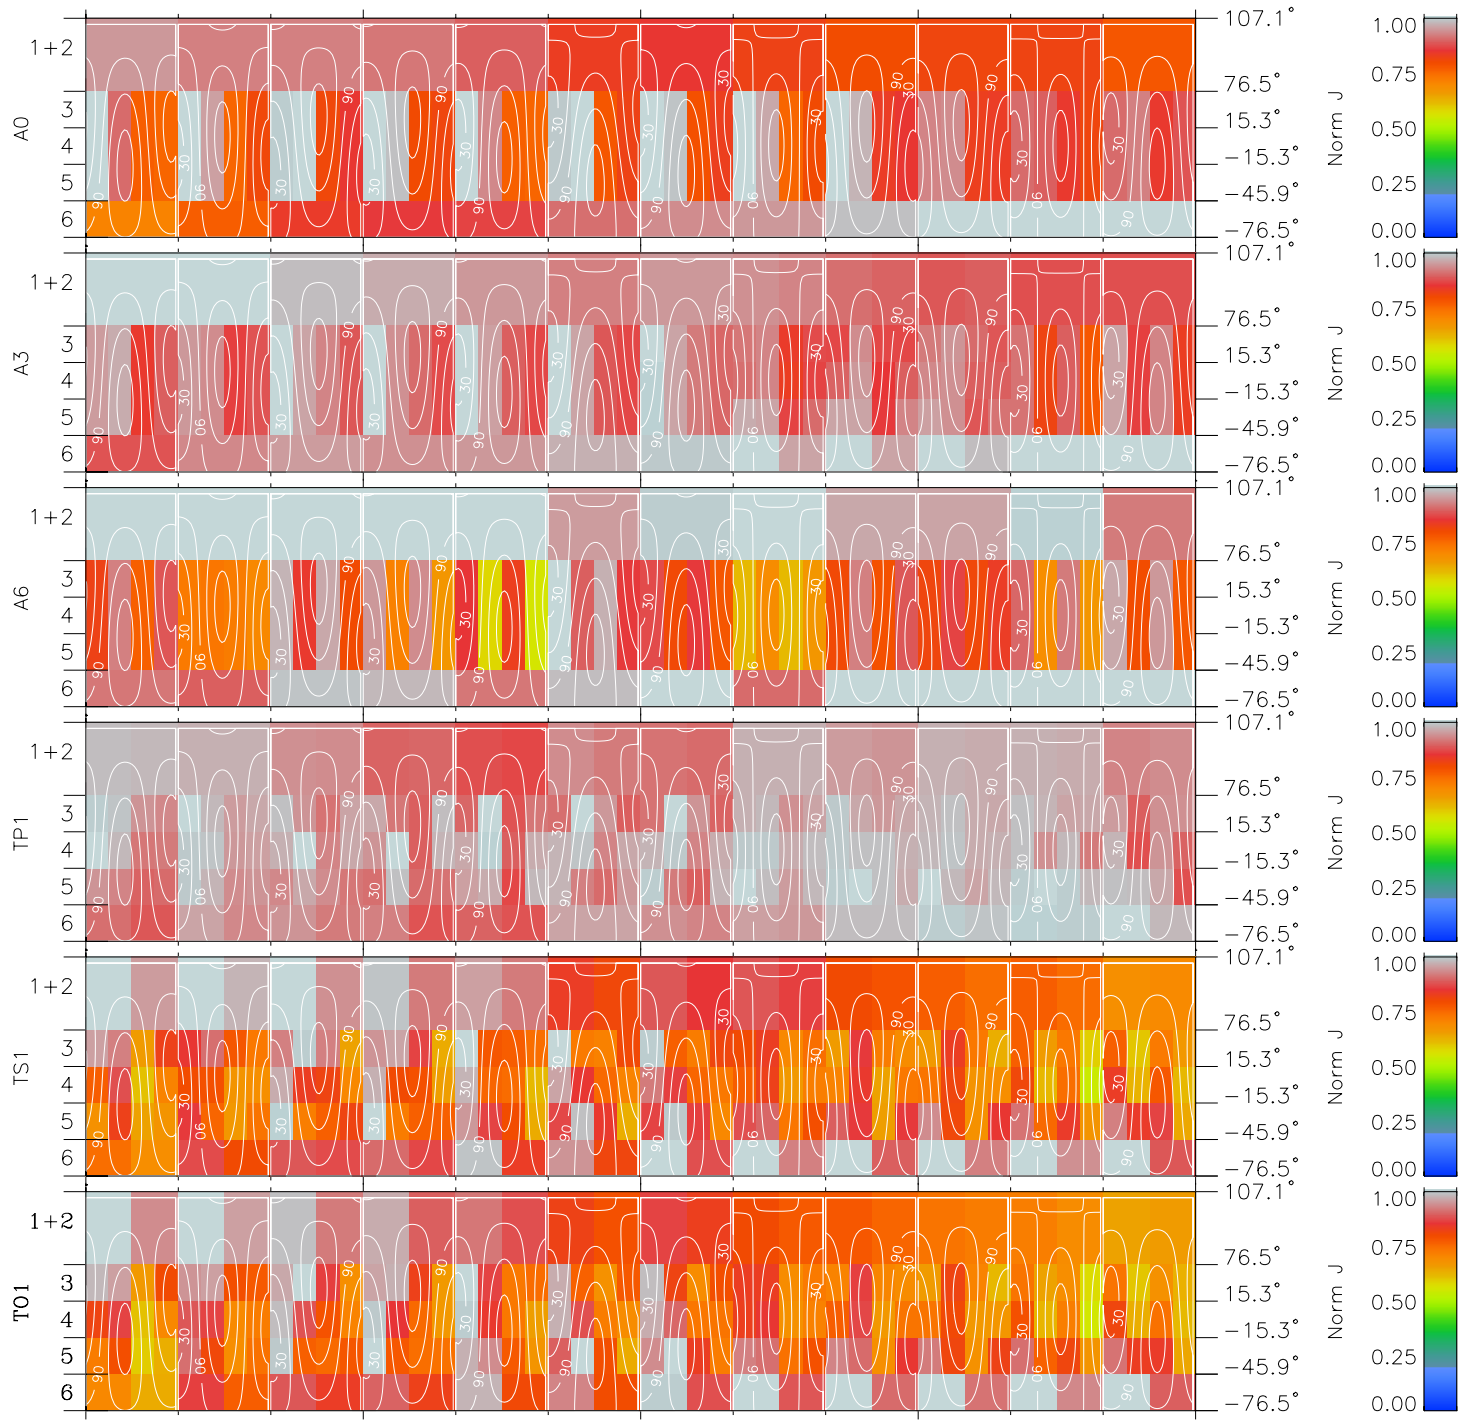

# Galileo EPD Real Time All-Sky Anisotropies 97128

Software Version: RTSKY\_NORM V 1.20  
 Data Production: 06-03-00  
 Plot Production: Sat Sep 15 05:54:30 2001  
 Color File: wondr3  
 Geofactor File: 1.1

| 00:00:00<br>1997-128 | 128-06 | 128-12 | 128-18 | 00:00:00<br>1997-129 |                        |
|----------------------|--------|--------|--------|----------------------|------------------------|
| +                    | +      | +      | +      | +                    | X JSE(R <sub>j</sub> ) |
| 9.59                 | 9.81   | 8.47   | 5.51   | 1.66                 | Y JSE(R <sub>j</sub> ) |
| -6.78                | -1.60  | 3.78   | 8.44   | 11.84                | Z JSE(R <sub>j</sub> ) |
| 0.49                 | 0.23   | -0.07  | -0.35  | -0.58                |                        |

- ◇ = Jupiter look direction
- = Corotation look direction