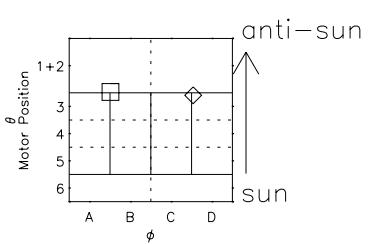

Galileo EPD Real Time All-Sky Anisotropies 97128

Software Version: RTSKY_MEAN V 1.20
 Data Production: 06-03-00
 Plot Production: Sat Sep 15 05:53:36 2001
 Color File: wondr3
 Geofactor File: 1.1

00:00:00 1997-128	128-06	128-12	128-18	00:00:00 1997-129	
+	+	+	+	+	
9.59	9.81	8.47	5.51	1.66	X JSE(R _j)
-6.78	-1.60	3.78	8.44	11.84	Y JSE(R _j)
0.49	0.23	-0.07	-0.35	-0.58	Z JSE(R _j)

- ◇ = Jupiter look direction
- = Corotation look direction