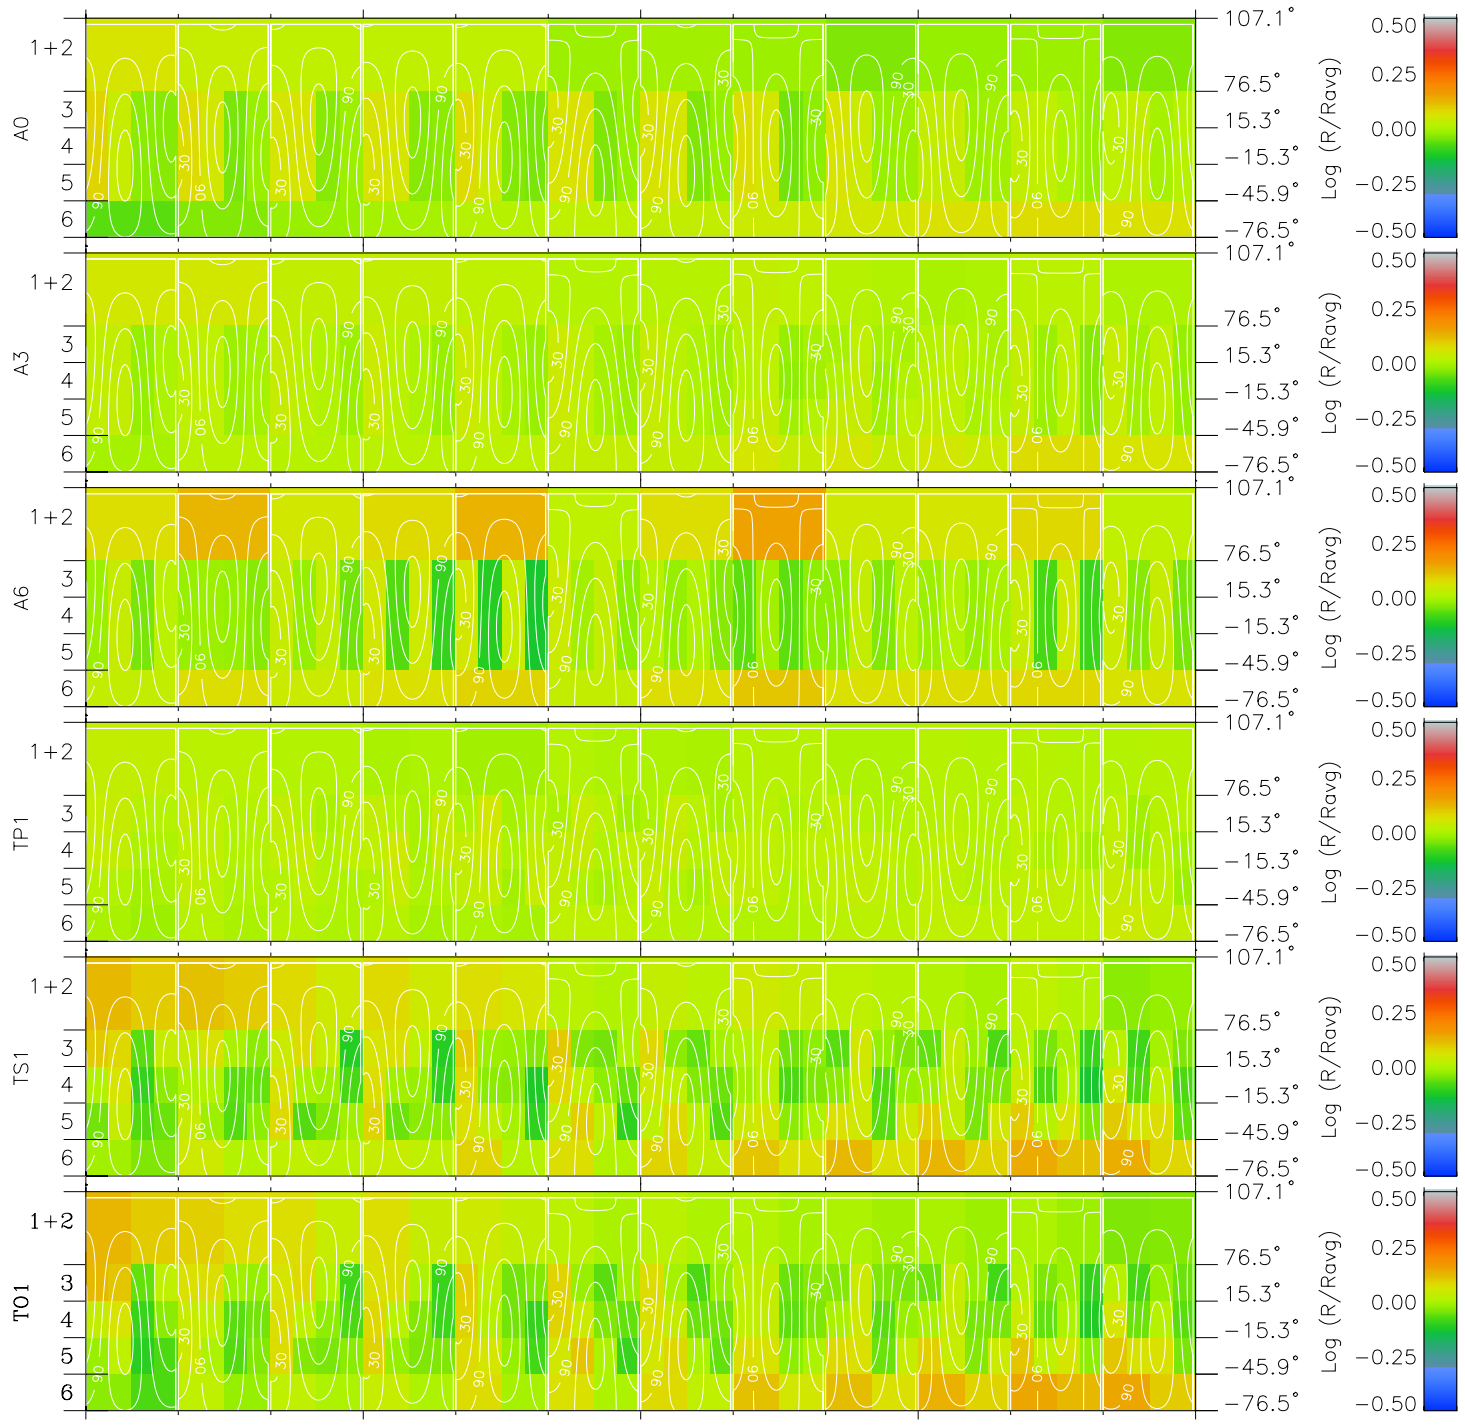

Galileo EPD Real Time All-Sky Anisotropies 97128

Software Version: RTSKY_MEAN V 1.20
 Data Production: 06-03-00
 Plot Production: Sat Sep 15 05:53:36 2001
 Color File: wondr3
 Geofactor File: 1.1

00:00:00 1997-128	128-06	128-12	128-18	00:00:00 1997-129	
+	+	+	+	+	
9.59	9.81	8.47	5.51	1.66	X JSE(R _j)
-6.78	-1.60	3.78	8.44	11.84	Y JSE(R _j)
0.49	0.23	-0.07	-0.35	-0.58	Z JSE(R _j)

- ◇ = Jupiter look direction
- = Corotation look direction