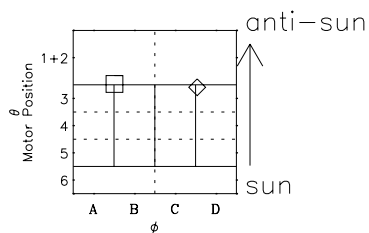

Galileo EPD Real-Time Omni 97128

Software Version: RTLINE_OMNI V 1.20
Data Production: 06-03-00
Plot Production: Sat Sep 15 05:57:24 2001

◇ = Jupiter look direction
□ = Corotation look direction