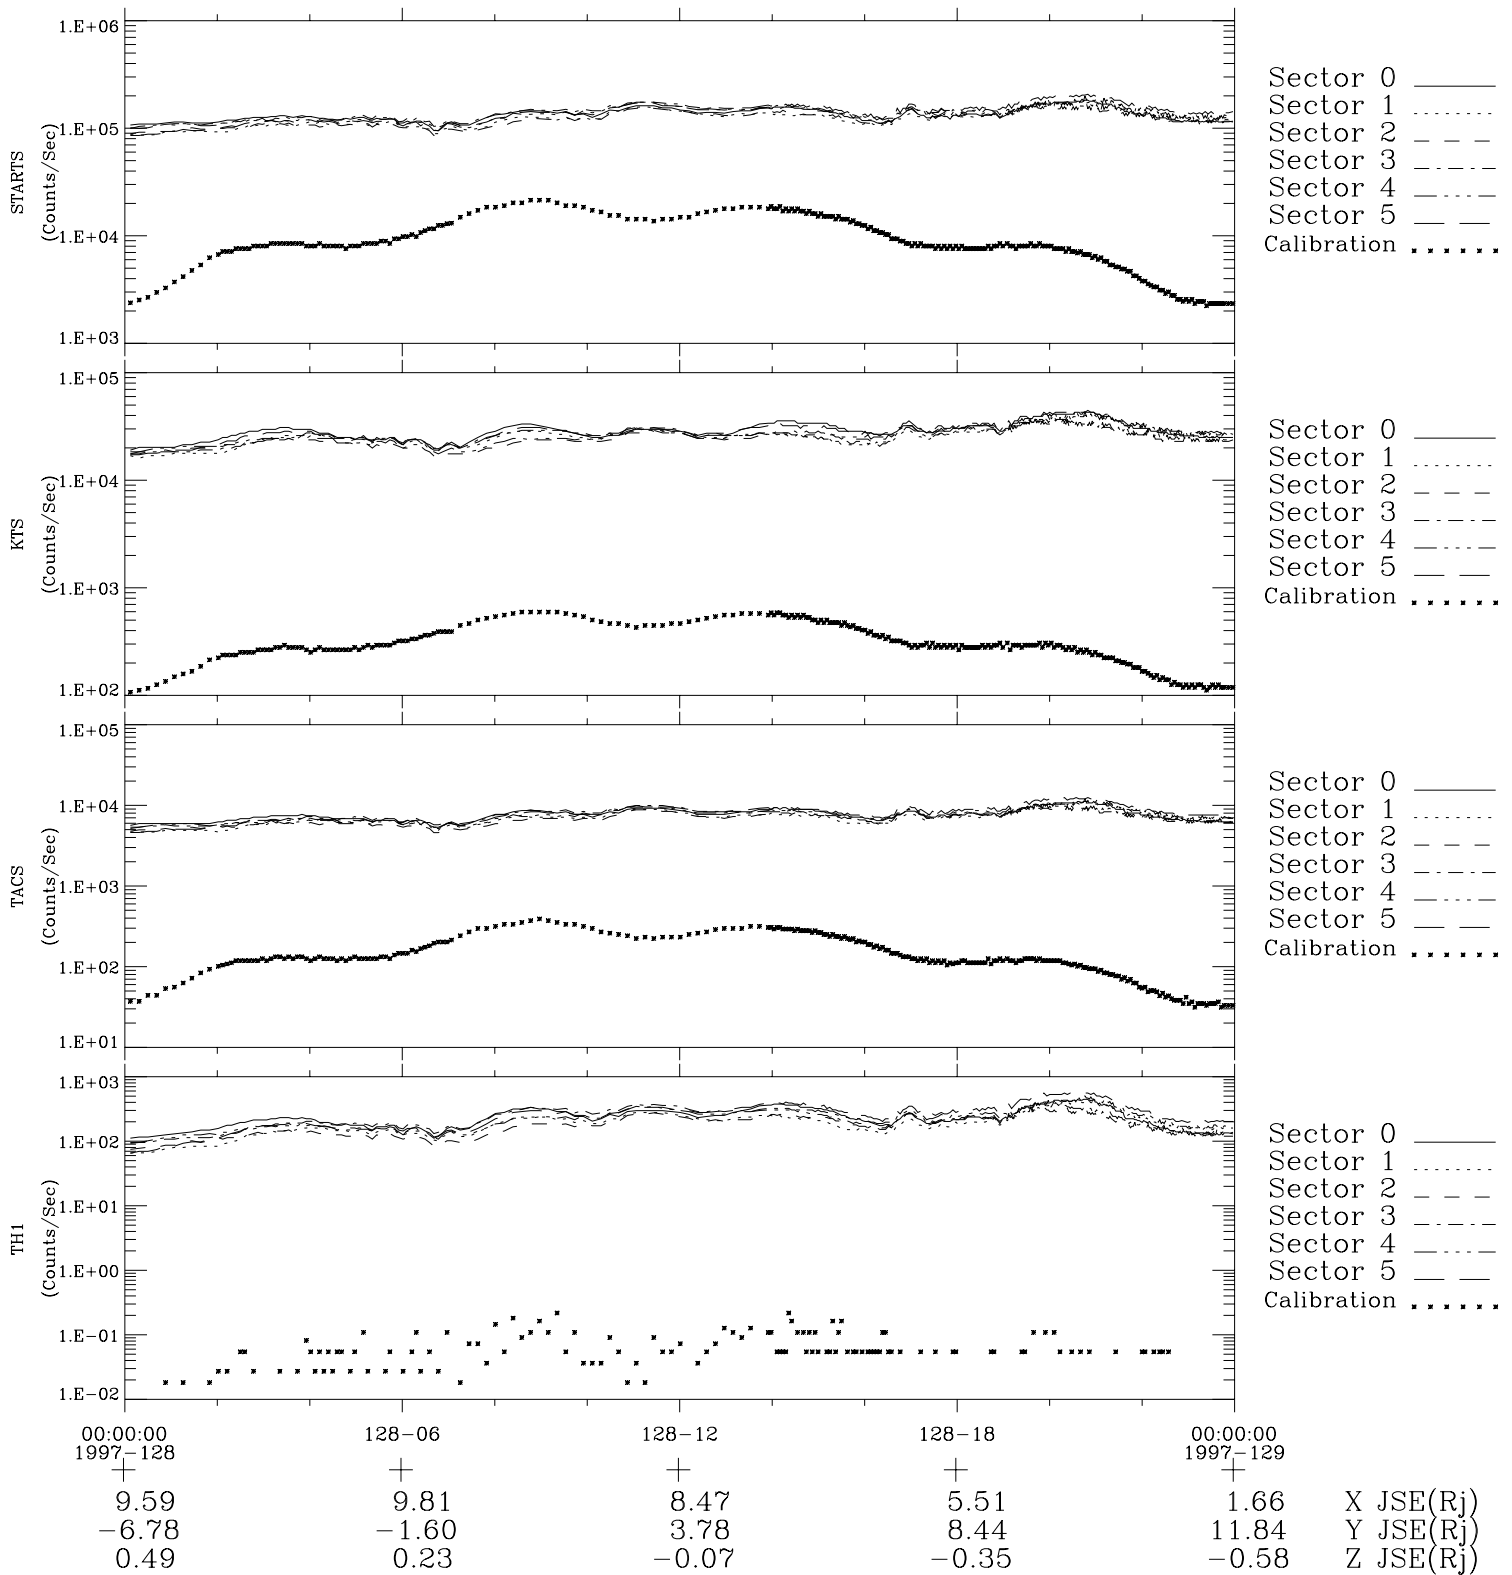

Galileo EPD Real-Time Six-Sector 97128

Software Version: RTLINE_R6 V 1.20
Data Production: 06-03-00
Plot Production: Sat Sep 15 05:57:39 2001

◇ = Jupiter look direction
□ = Corotation look direction