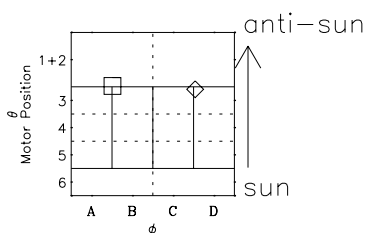

Galileo EPD Real-Time Six-Sector 97128

Software Version: RTLINE_R6 V 1.20
Data Production: 06-03-00
Plot Production: Sat Sep 15 05:57:39 2001

◇ = Jupiter look direction
□ = Corotation look direction