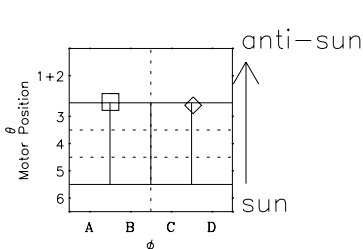

Galileo EPD Real-Time Six-Sector 97128

Software Version: RTLINE_R6 V 1.20
Data Production: 06-03-00
Plot Production: Sat Sep 15 05:57:38 2001

◇ = Jupiter look direction
□ = Corotation look direction