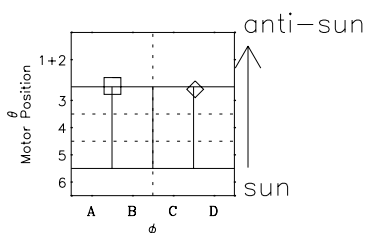

Galileo EPD Real-Time Six-Sector 97128

Software Version: RTLINE_R6 V 1.20
Data Production: 06-03-00
Plot Production: Sat Sep 15 05:57:37 2001

◇ = Jupiter look direction
□ = Corotation look direction