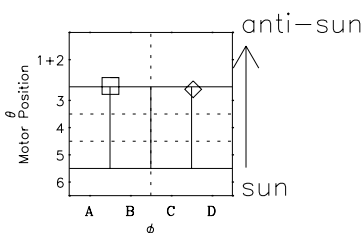

# Galileo EPD Real-Time Six-Sector 97128

Software Version: RTLINE\_R6 V 1.20  
Data Production: 06-03-00  
Plot Production: Sat Sep 15 05:57:36 2001

◇ = Jupiter look direction  
□ = Corotation look direction