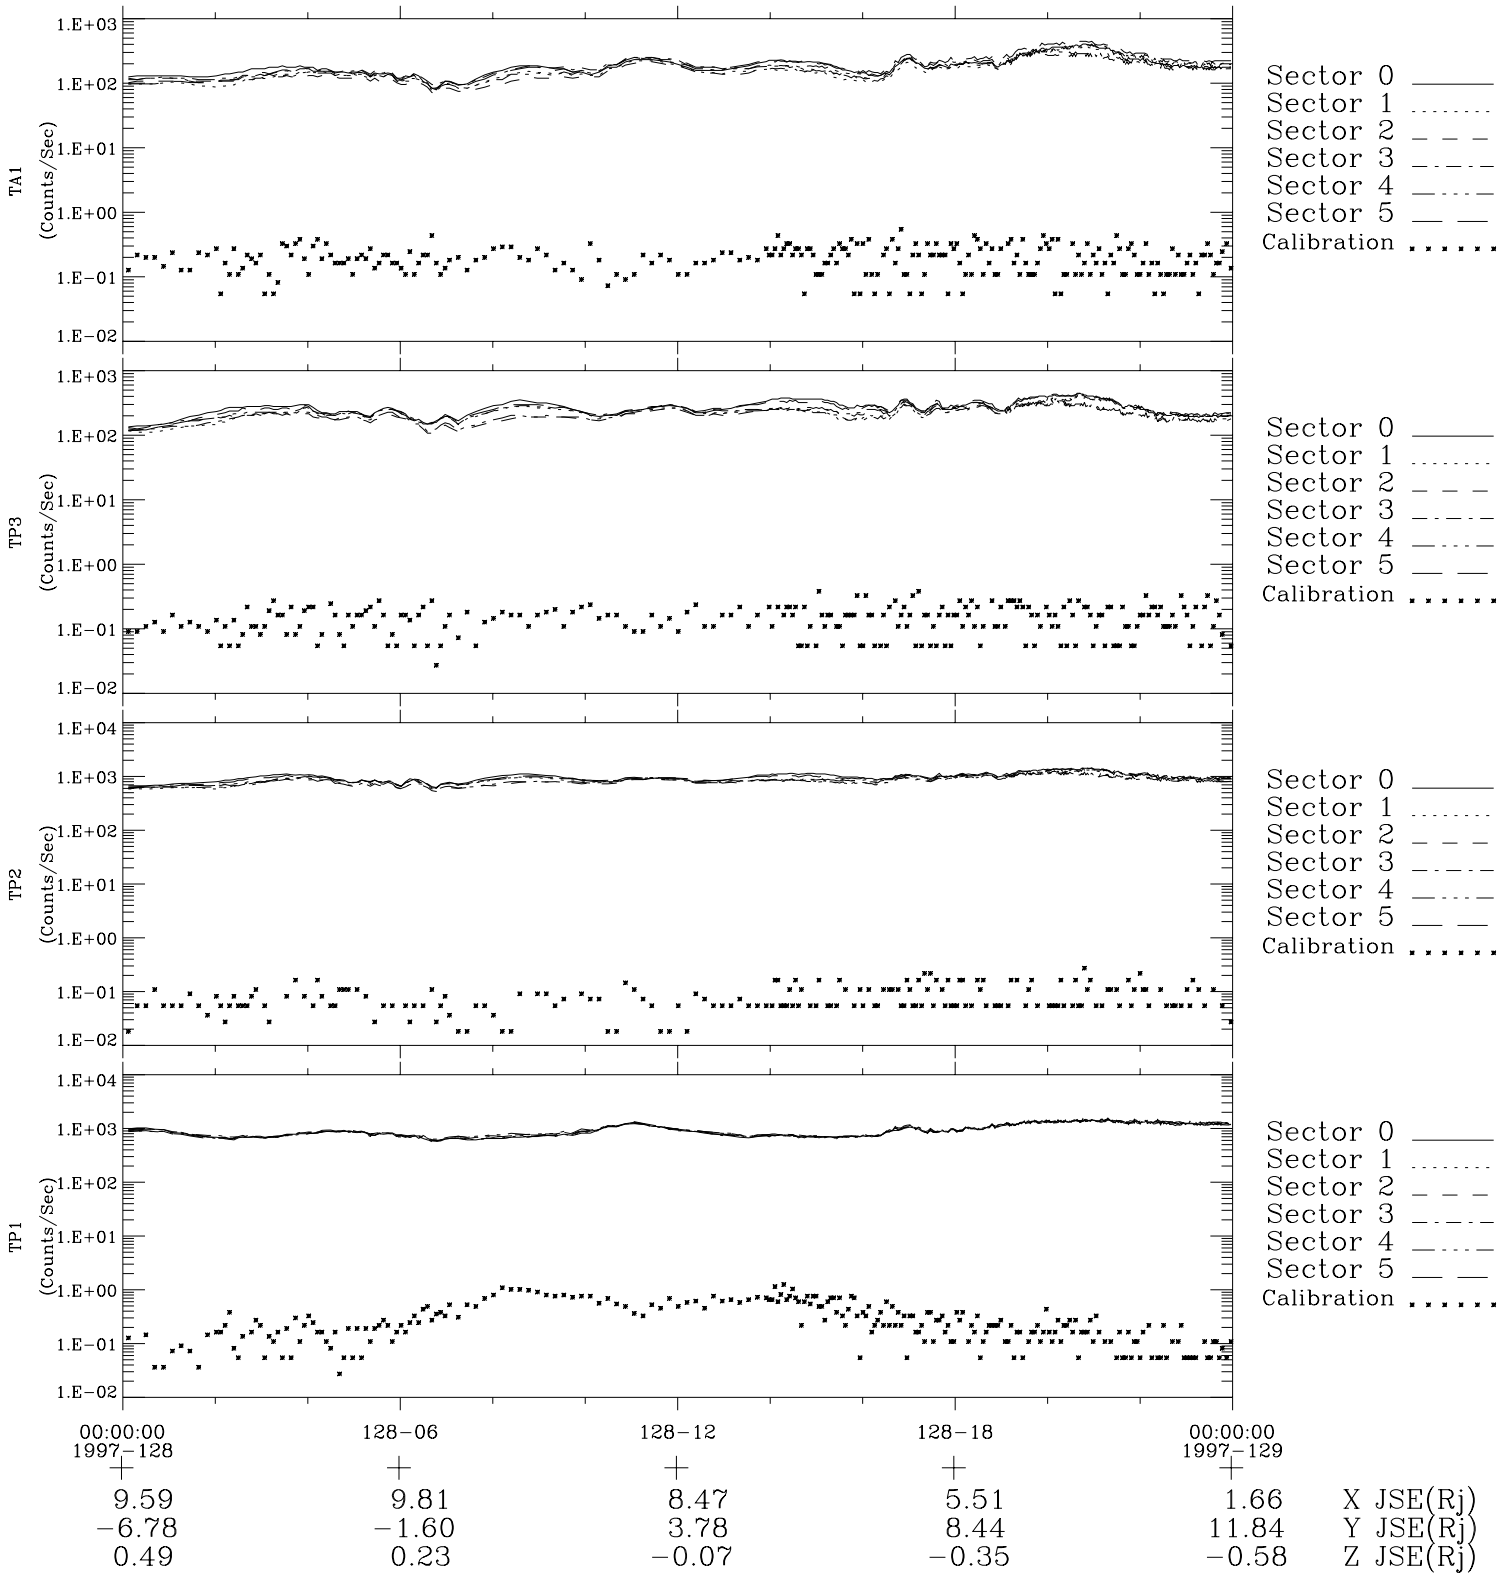

# Galileo EPD Real-Time Six-Sector 97128

Software Version: RTLINE\_R6 V 1.20  
Data Production: 06-03-00  
Plot Production: Sat Sep 15 05:57:36 2001

◇ = Jupiter look direction  
□ = Corotation look direction