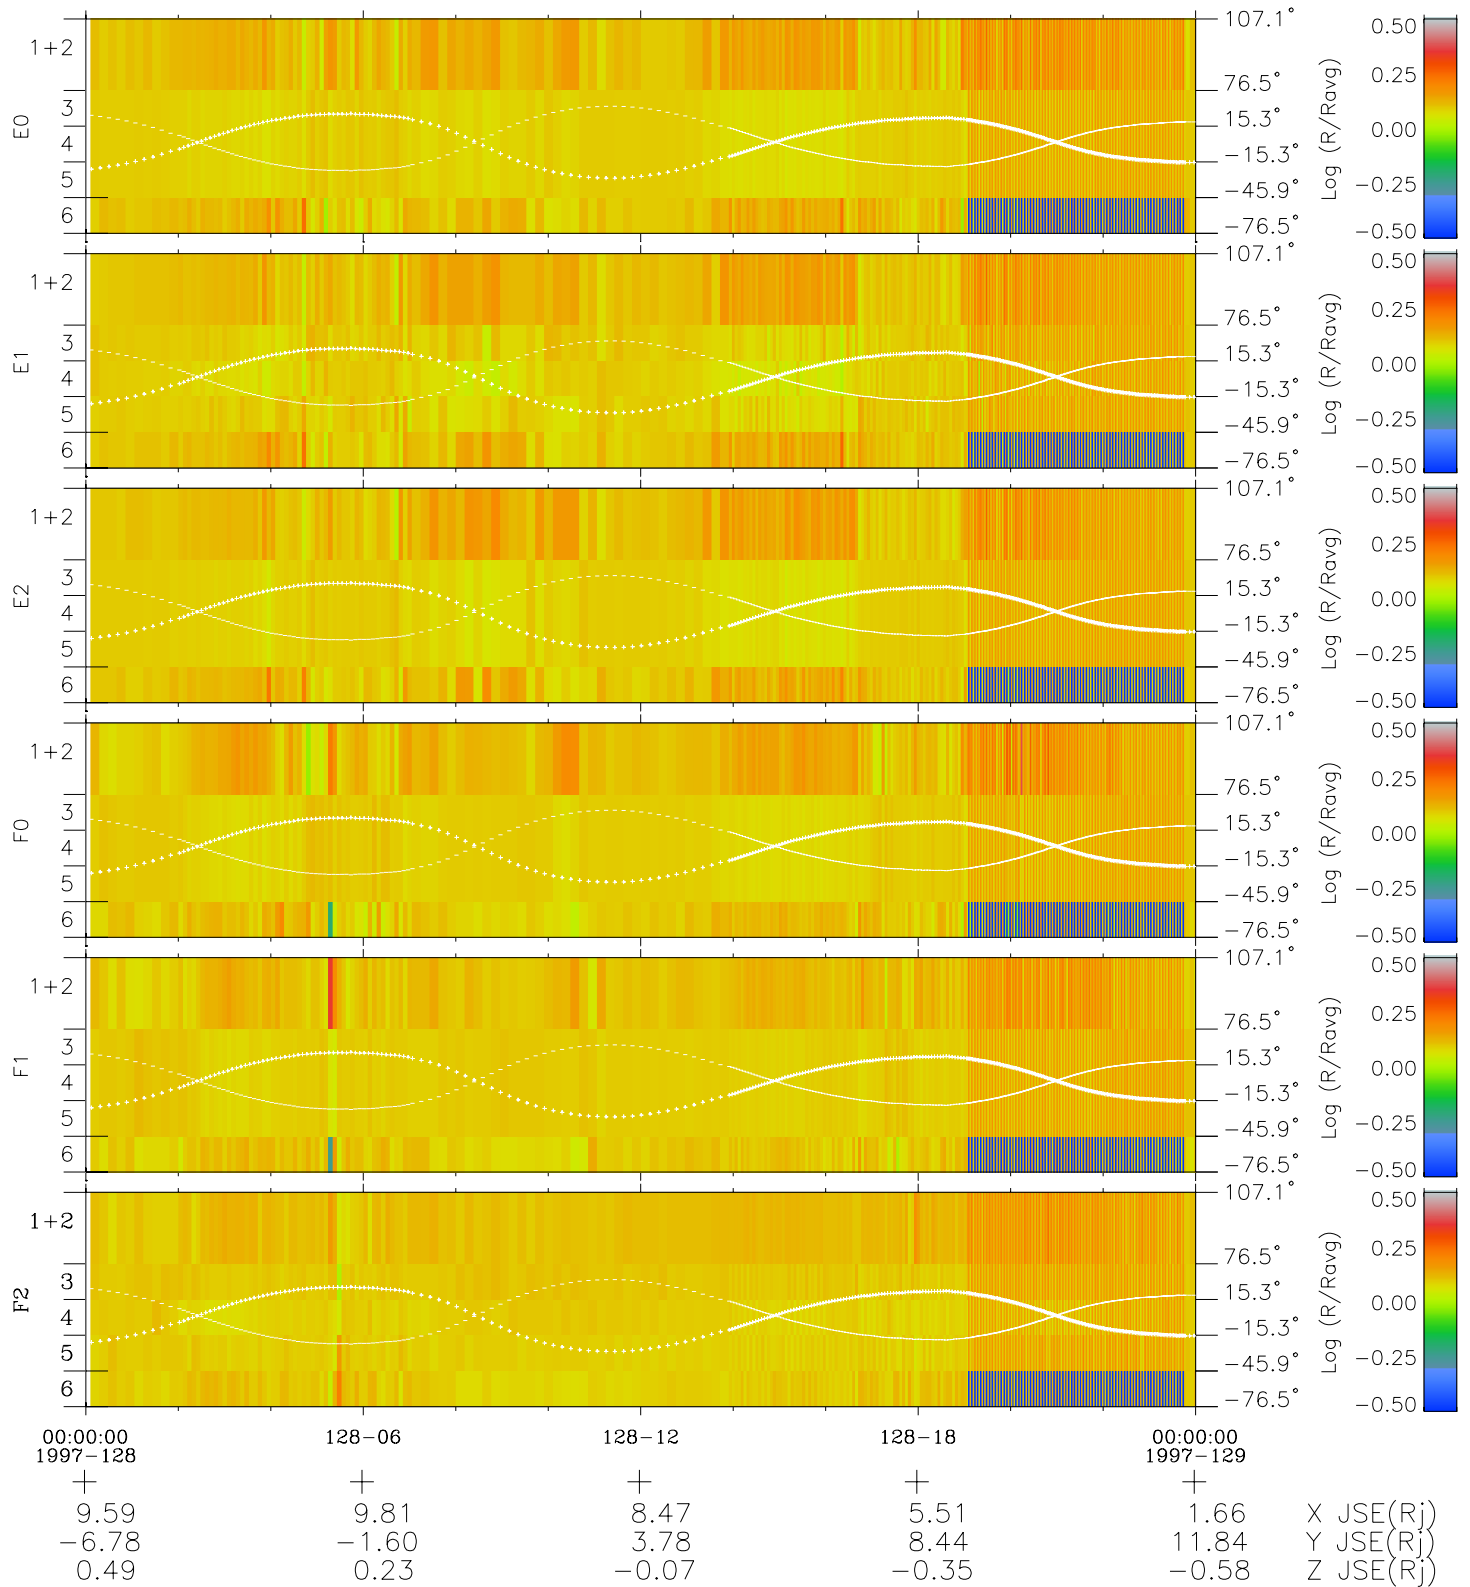

Galileo EPD Real Elevation Anisotropies 97128

Software Version: RTELEV_MEAN V 1.20
 Data Production: 06-03-00
 Plot Production: Sat Sep 15 05:55:09 2001
 Color File: wondr3
 Geofactor File: 1.1

- ◇ = Jupiter look direction
- = Corotation look direction