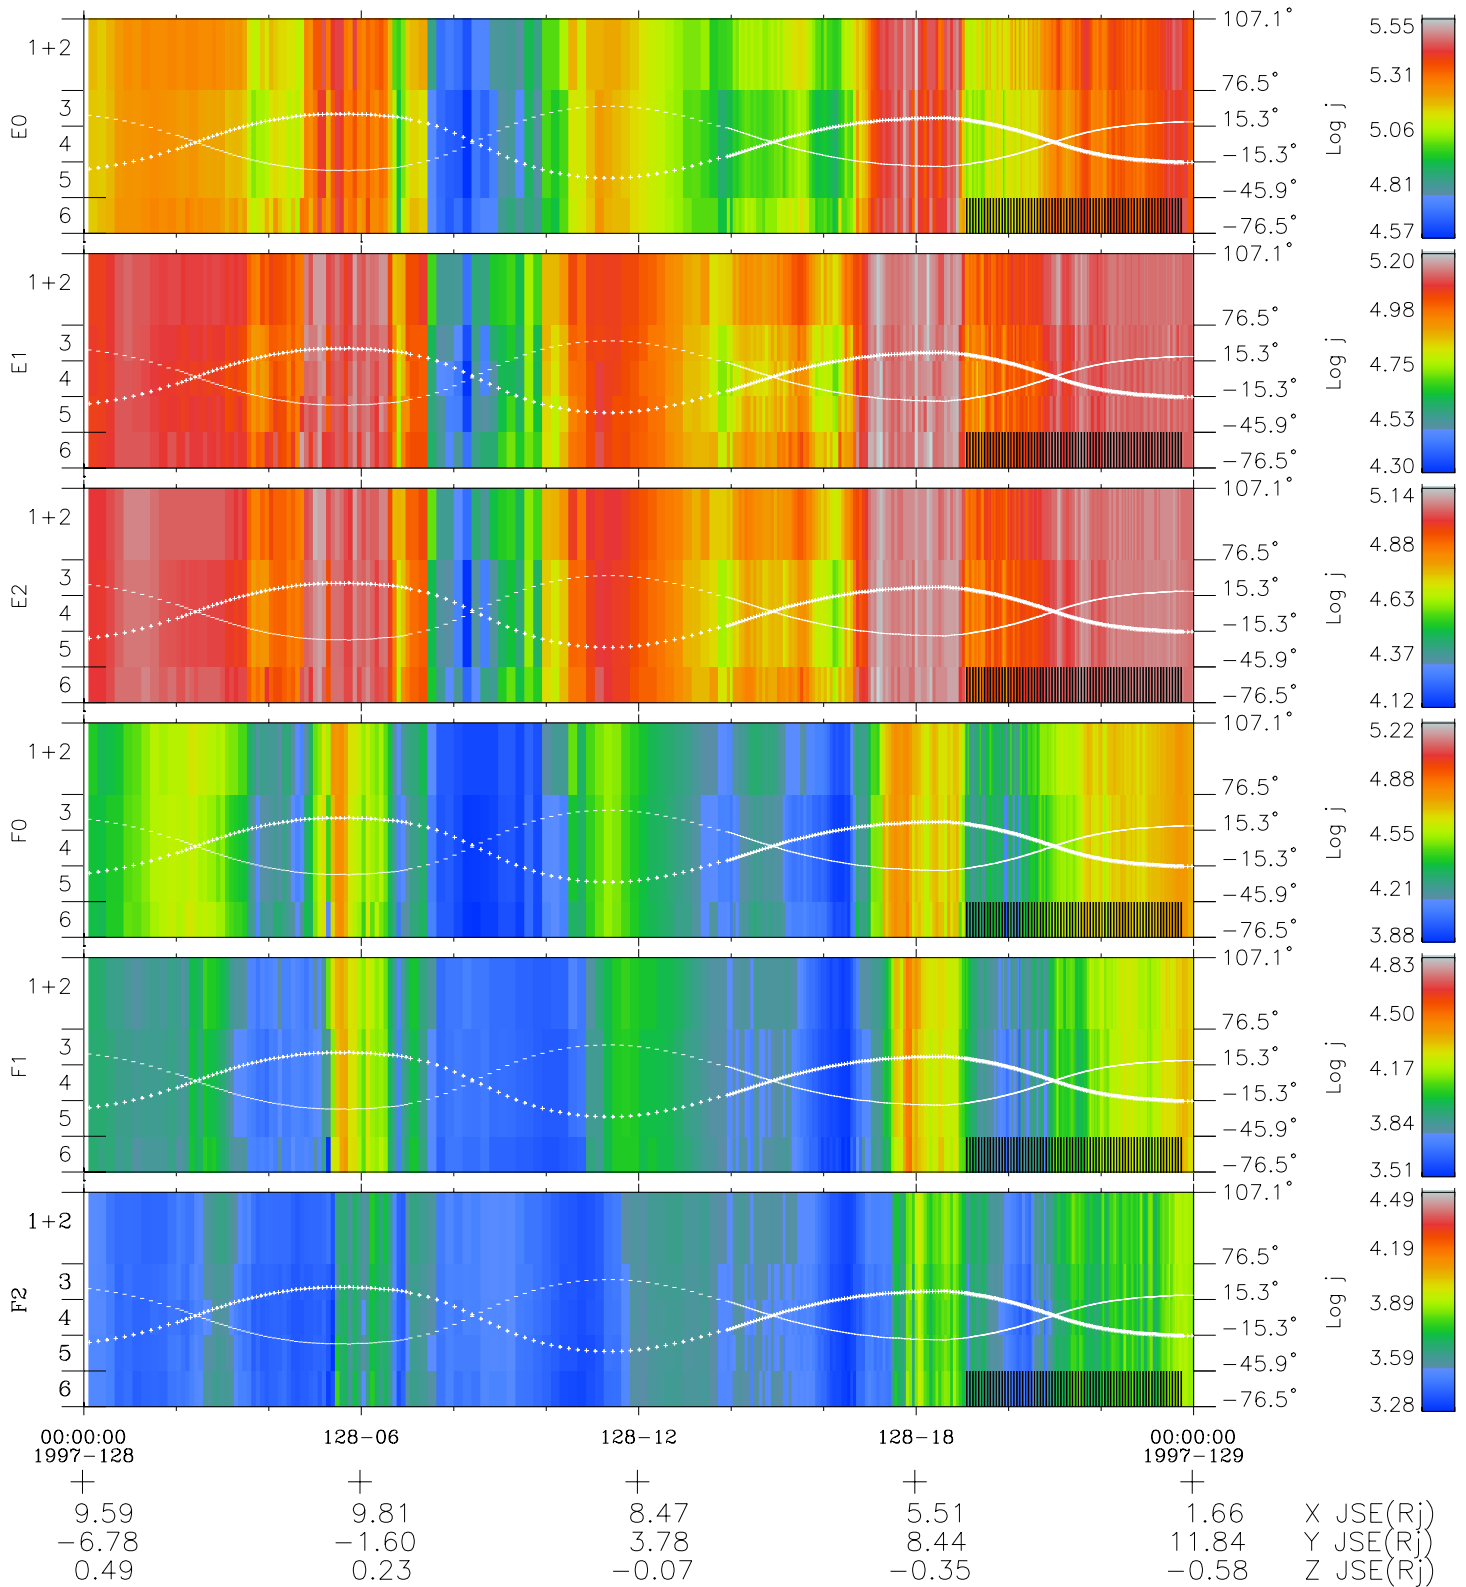

Galileo EPD Real Elevation Anisotropies 97128

Software Version: RTELEV_FLUX V 1.20
 Data Production: 06-03-00
 Plot Production: Sat Sep 15 05:55:34 2001
 Color File: wondr3
 Geofactor File: 1.1

- ◇ = Jupiter look direction
- = Corotation look direction