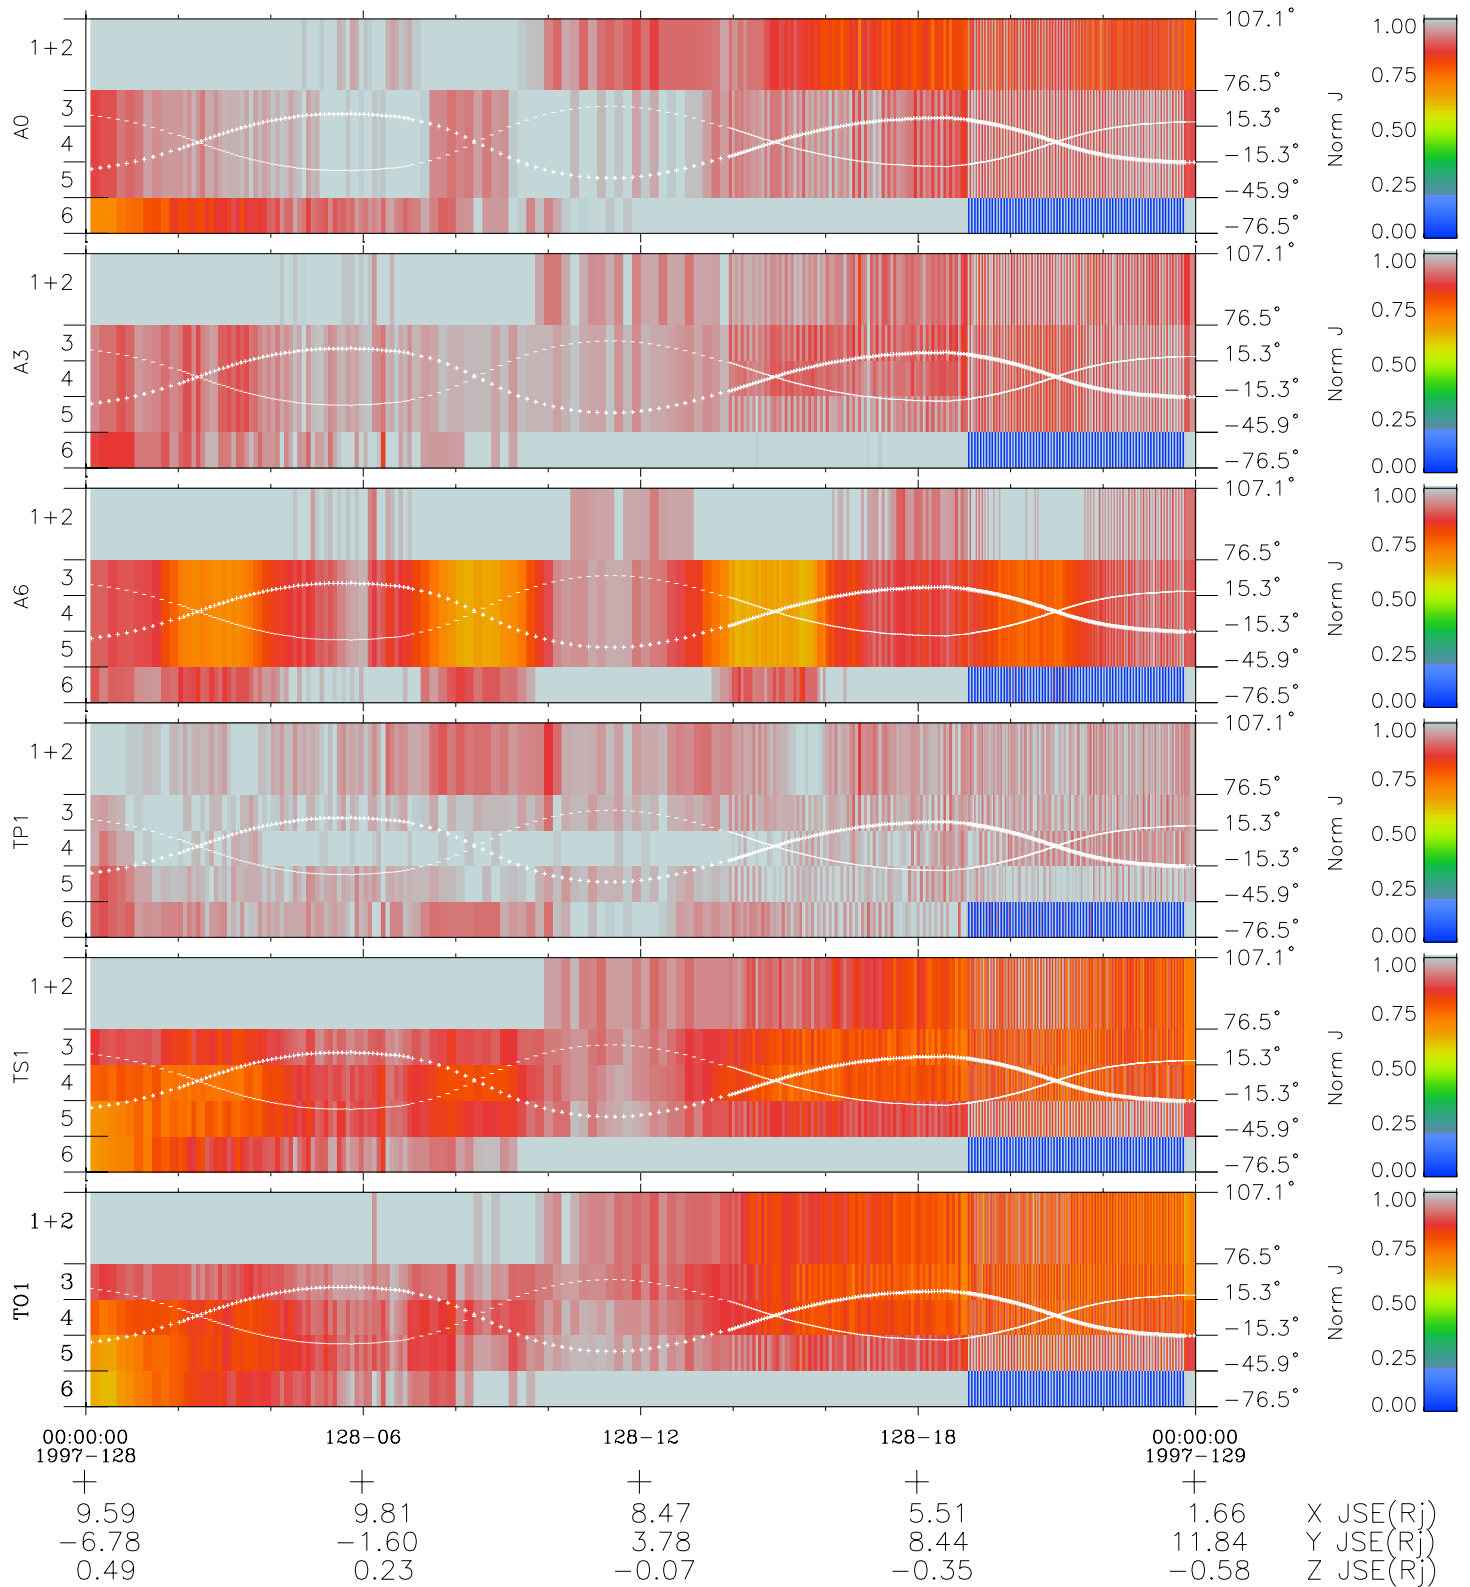

Galileo EPD Real Elevation Anisotropies 97128

Software Version: RTELEV_NORM V 1.20
Data Production: 06-03-00
Plot Production: Sat Sep 15 05:55:47 2001
Color File: wondr3
Geofactor File: 1.1

- ◇ = Jupiter look direction
- = Corotation look direction