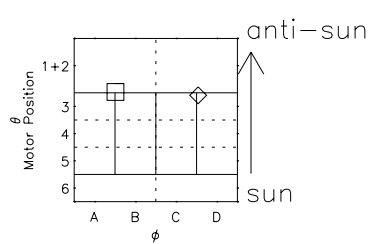

Galileo EPD Real Time Azimuth Anisotropies 97128

Software Version: RTAZIM_NORM V 1.20
 Data Production: 06-03-00
 Plot Production: Sat Sep 15 05:57:11 2001
 Color File: wondr3
 Geofactor File: 1.1

00:00:00 1997-128	128-06	128-12	128-18	00:00:00 1997-129	
+	+	+	+	+	X JSE(R _j)
9.59	9.81	8.47	5.51	1.66	Y JSE(R _j)
-6.78	-1.60	3.78	8.44	11.84	Z JSE(R _j)
0.49	0.23	-0.07	-0.35	-0.58	

◇ = Jupiter look direction
 □ = Corotation look direction