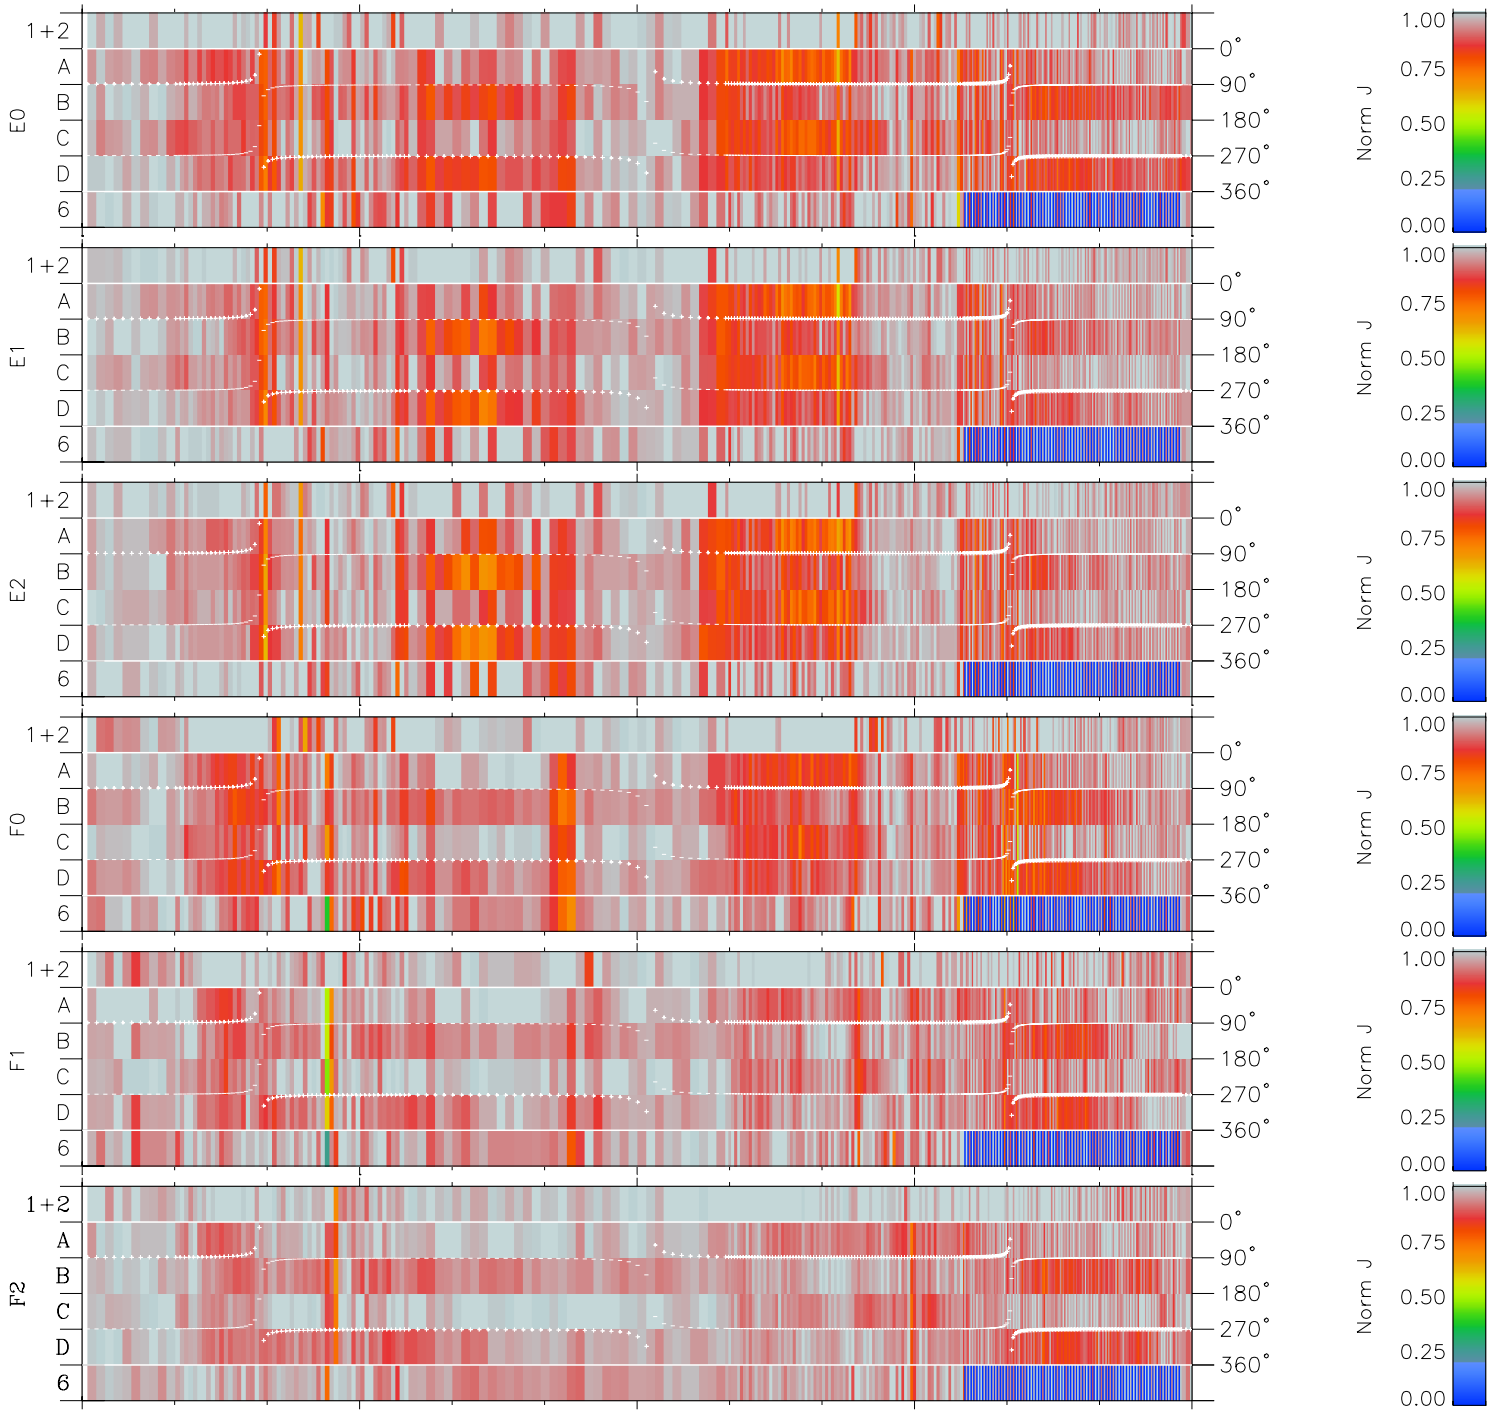

Galileo EPD Real Time Azimuth Anisotropies 97128

Software Version: RTAZIM_NORM V 1.20
 Data Production: 06-03-00
 Plot Production: Sat Sep 15 05:57:11 2001
 Color File: wondr3
 Geofactor File: 1.1

00:00:00 1997-128	128-06	128-12	128-18	00:00:00 1997-129	
+	+	+	+	+	X JSE(R _j)
9.59	9.81	8.47	5.51	1.66	Y JSE(R _j)
-6.78	-1.60	3.78	8.44	11.84	Z JSE(R _j)
0.49	0.23	-0.07	-0.35	-0.58	

◇ = Jupiter look direction
 □ = Corotation look direction