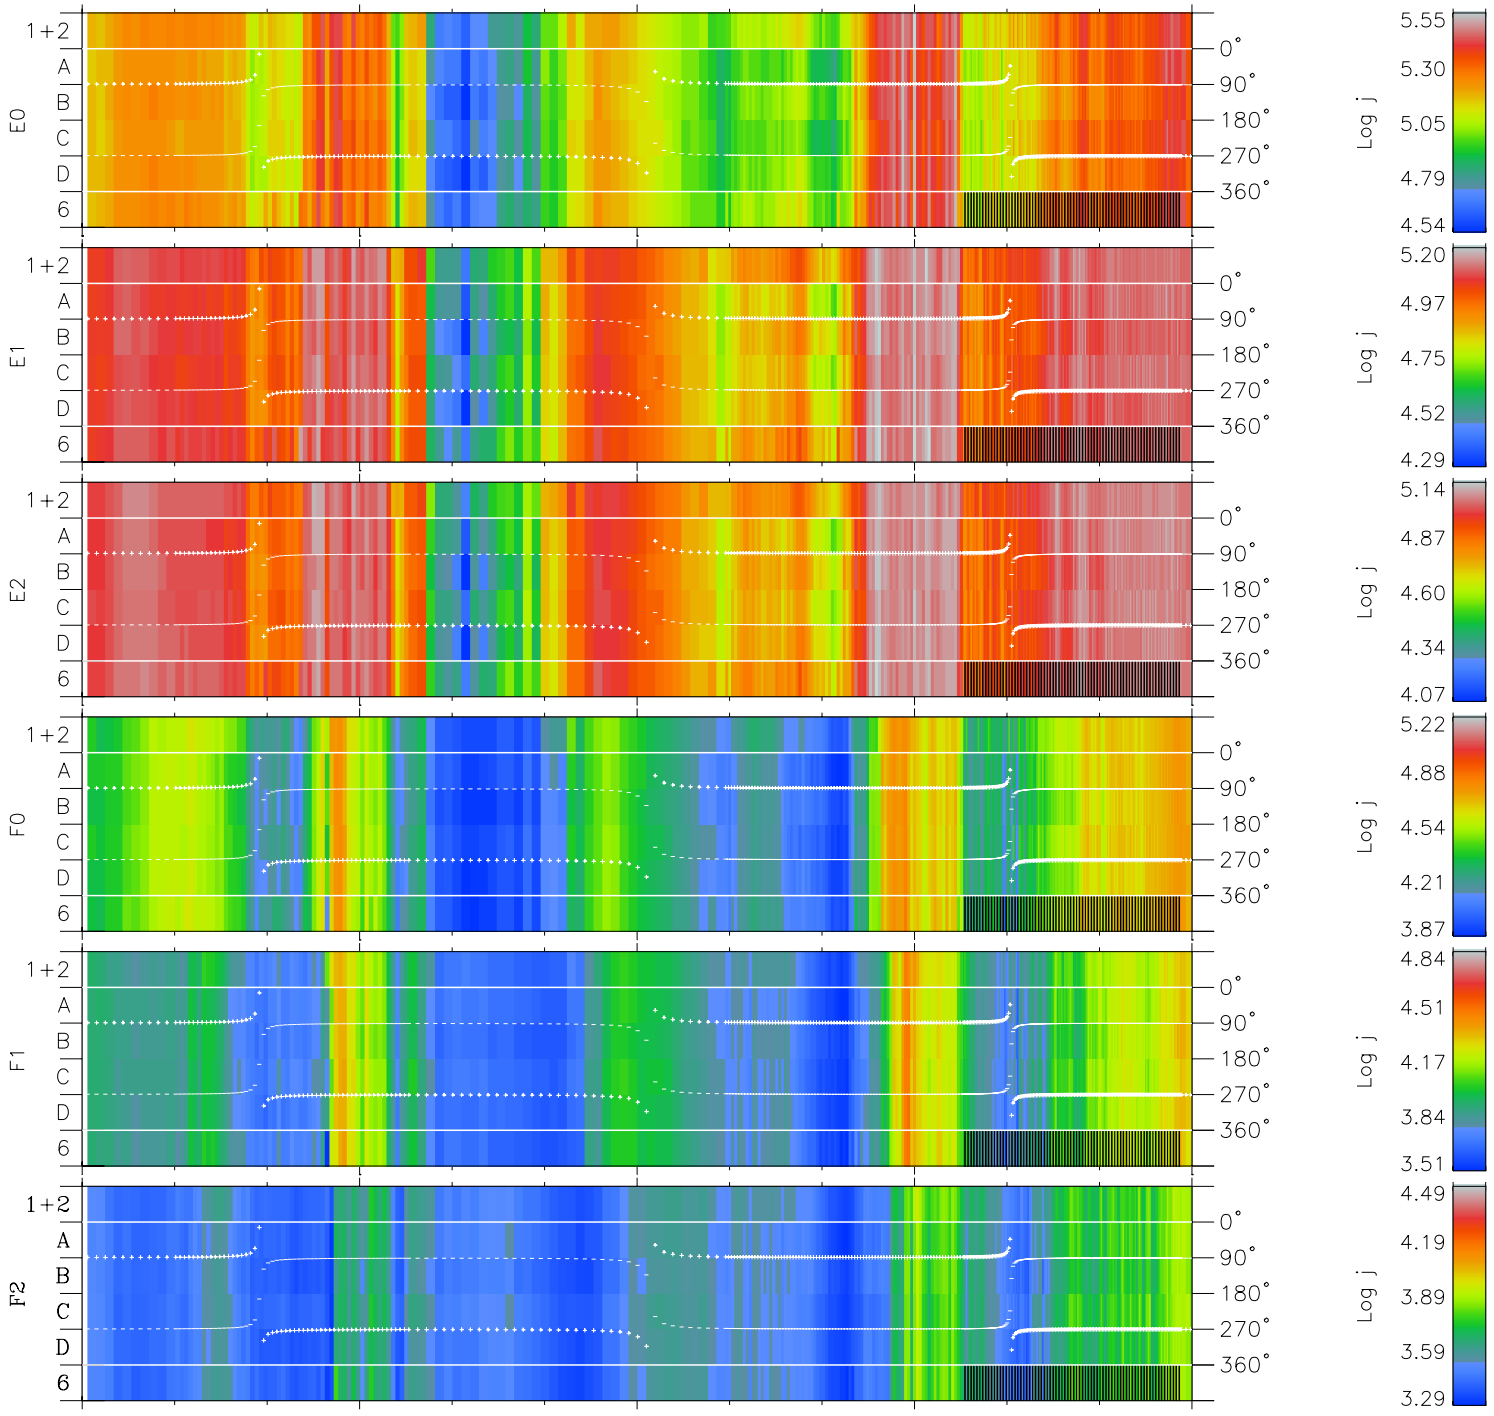

Galileo EPD Real Time Azimuth Anisotropies 97128

Software Version: RTAZIM_FLUX V 1.20
Data Production: 06-03-00
Plot Production: Sat Sep 15 05:56:48 2001
Color File: wondr3
Geofactor File: 1.1

+	+	+	+	+	
9.59	9.81	8.47	5.51	1.66	X JSE(R _j)
-6.78	-1.60	3.78	8.44	11.84	Y JSE(R _j)
0.49	0.23	-0.07	-0.35	-0.58	Z JSE(R _j)

◇ = Jupiter look direction
□ = Corotation look direction