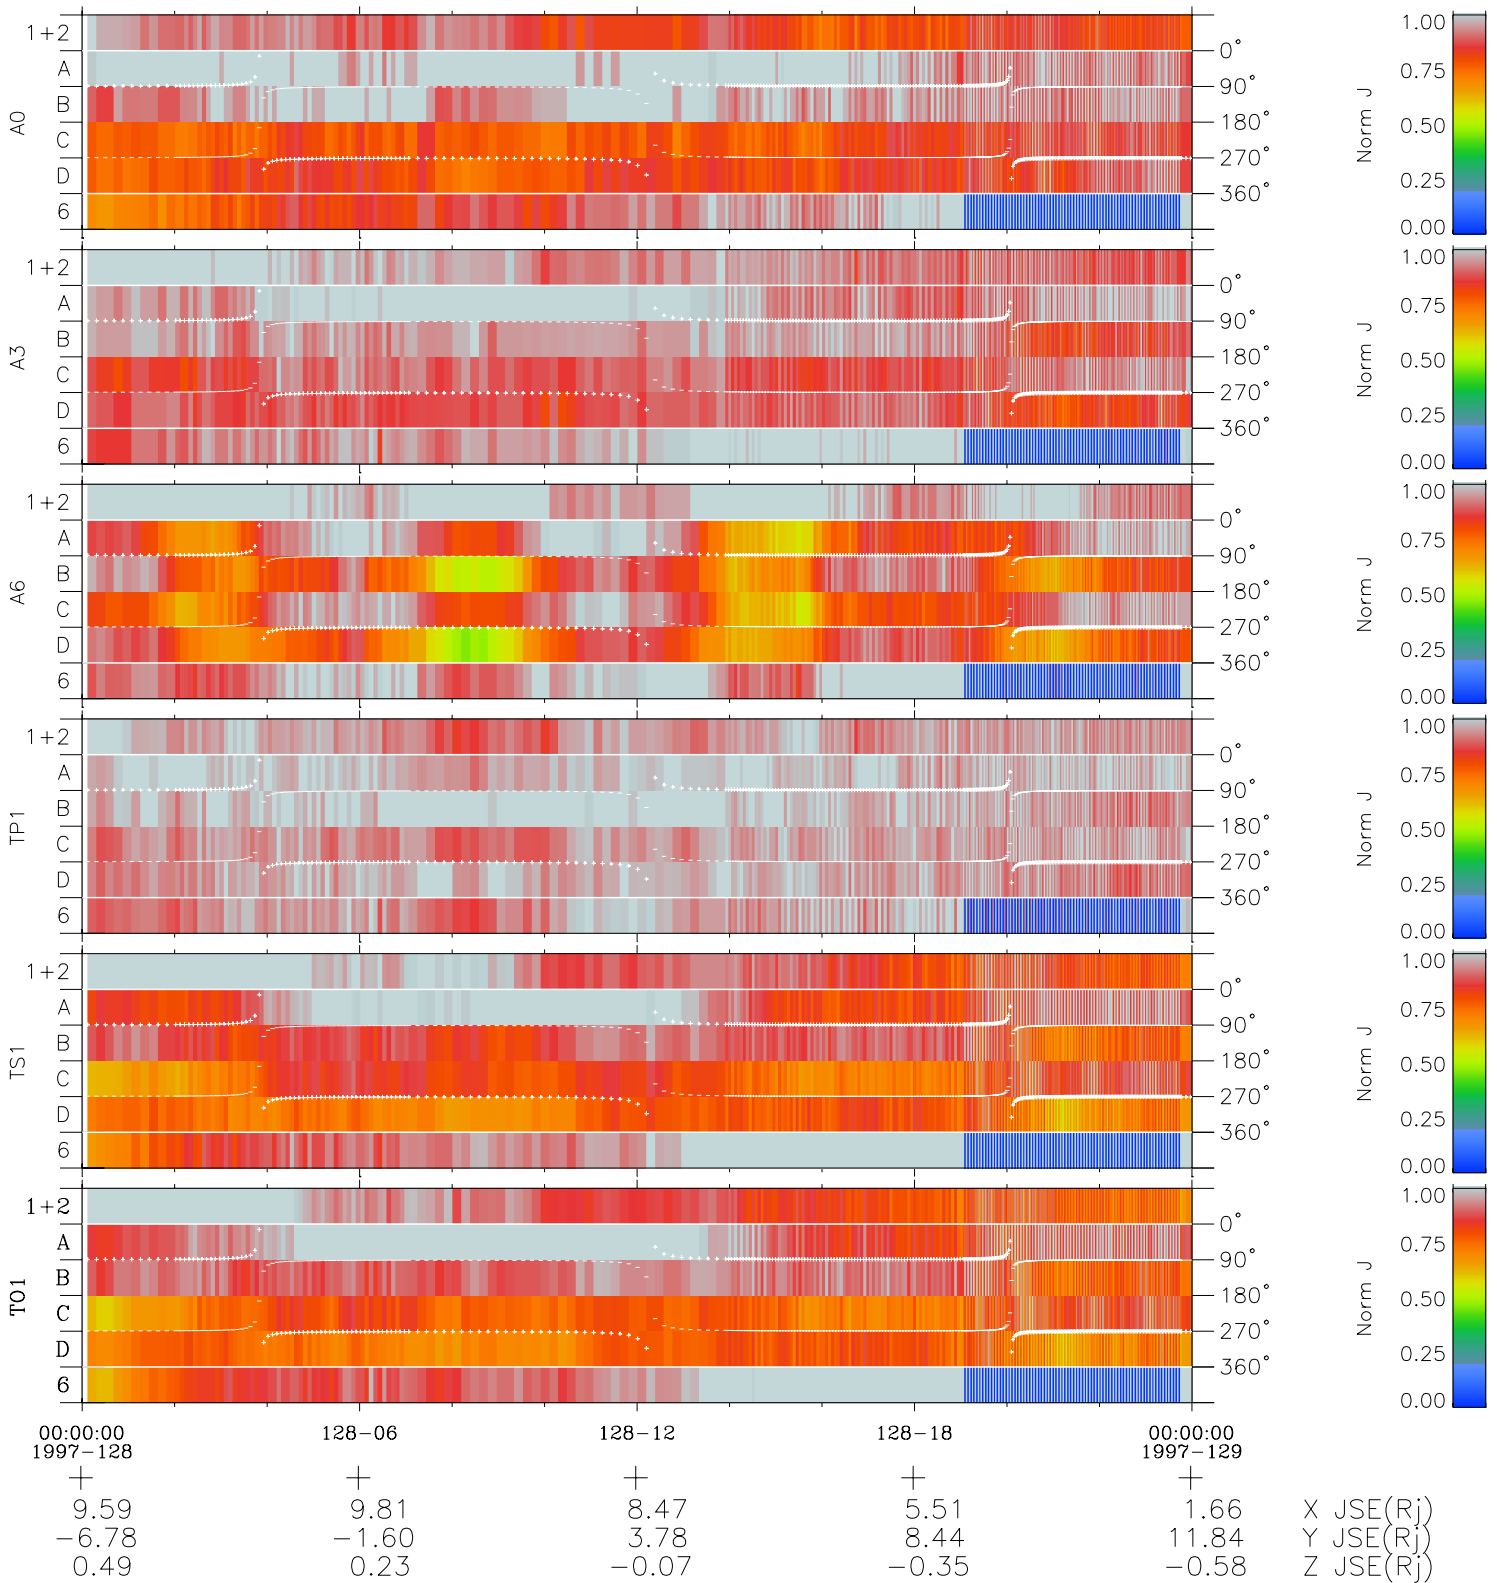

# Galileo EPD Real Time Azimuth Anisotropies 97128

Software Version: RTAZIM\_NORM V 1.20  
 Data Production: 06-03-00  
 Plot Production: Sat Sep 15 05:57:00 2001  
 Color File: wondr3  
 Geofactor File: 1.1

◇ = Jupiter look direction  
 □ = Corotation look direction