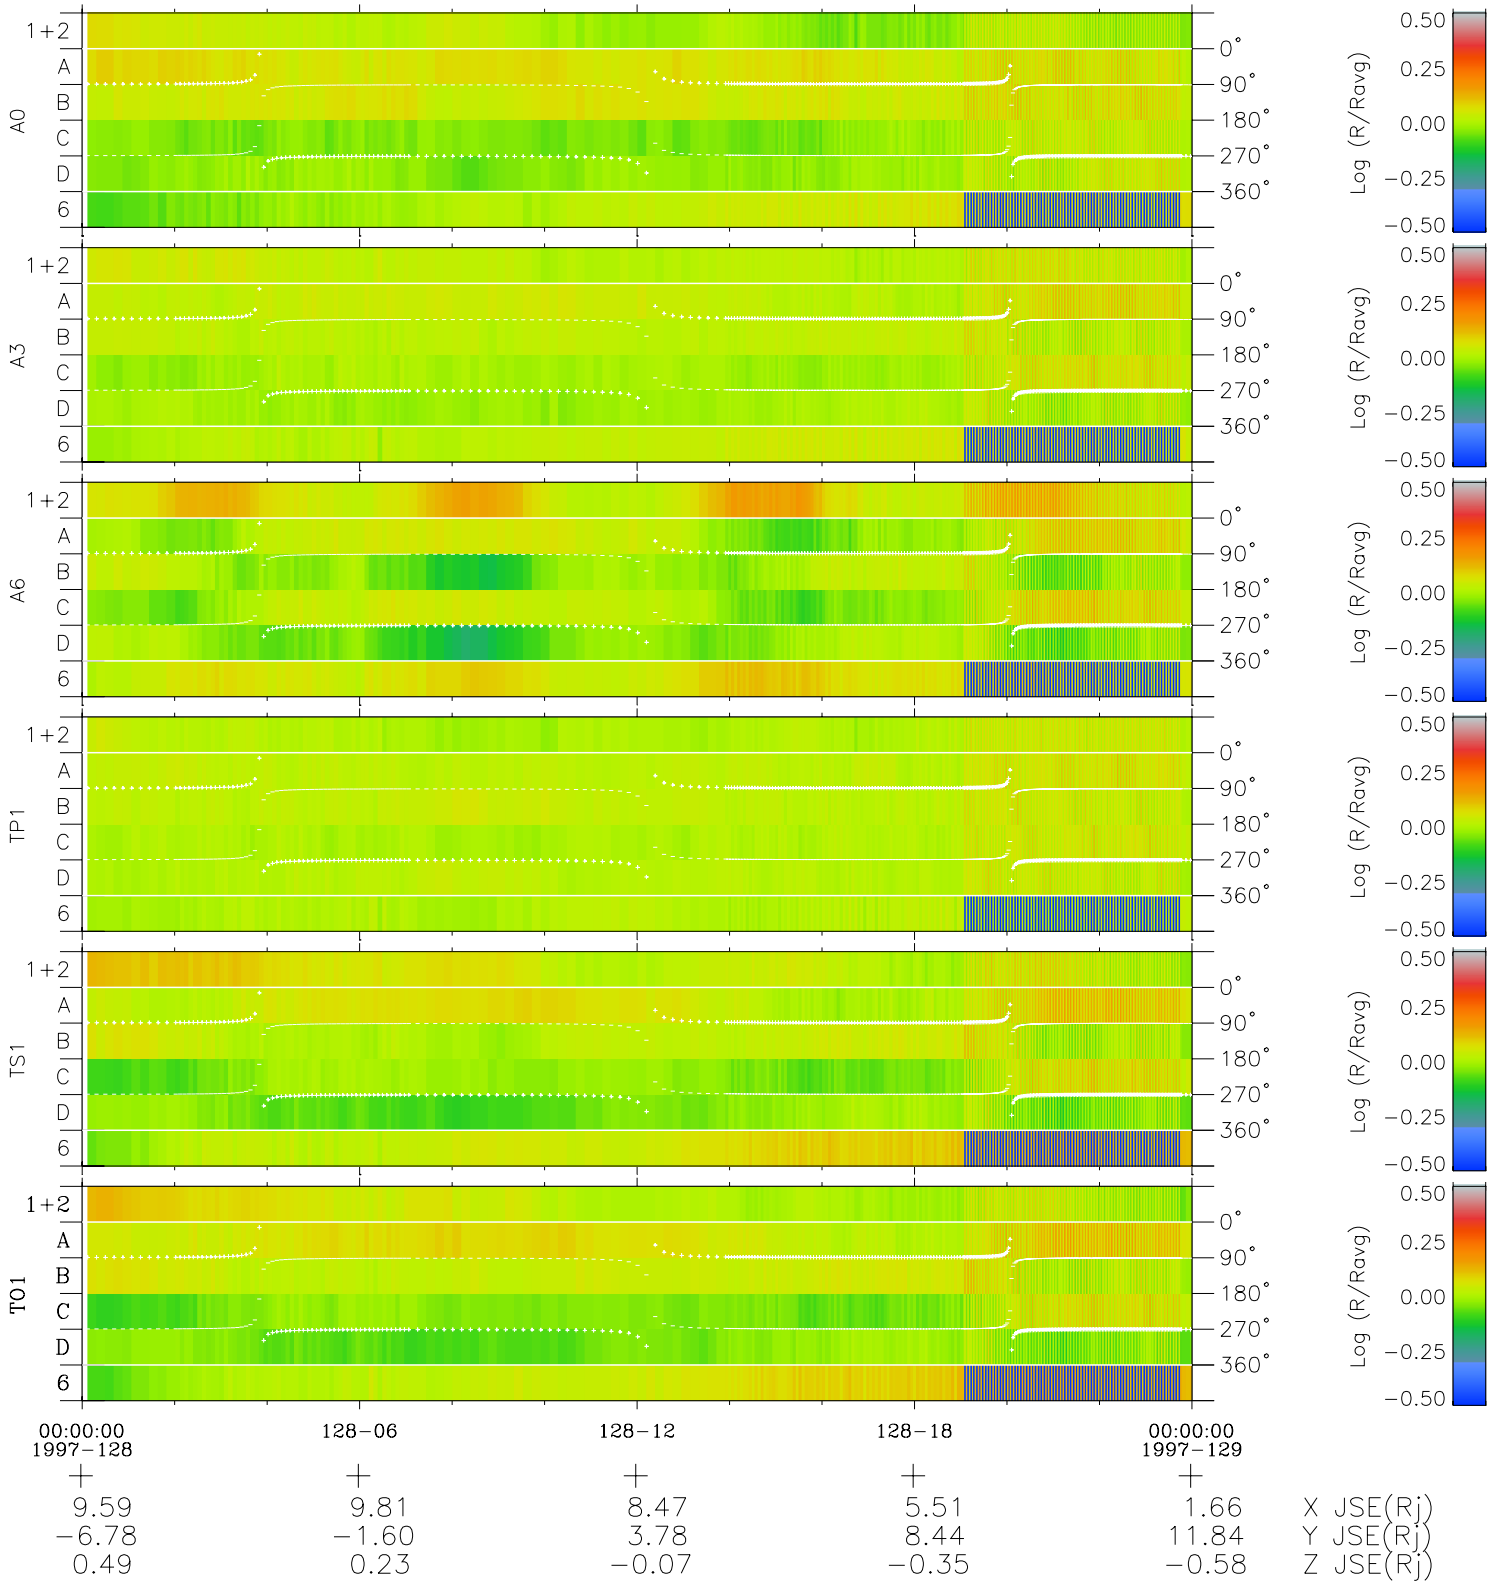

# Galileo EPD Real Time Azimuth Anisotropies 97128

Software Version: RTAZIM\_MEAN V 1.20  
 Data Production: 06-03-00  
 Plot Production: Sat Sep 15 05:56:12 2001  
 Color File: wondr3  
 Geofactor File: 1.1

◇ = Jupiter look direction  
 □ = Corotation look direction