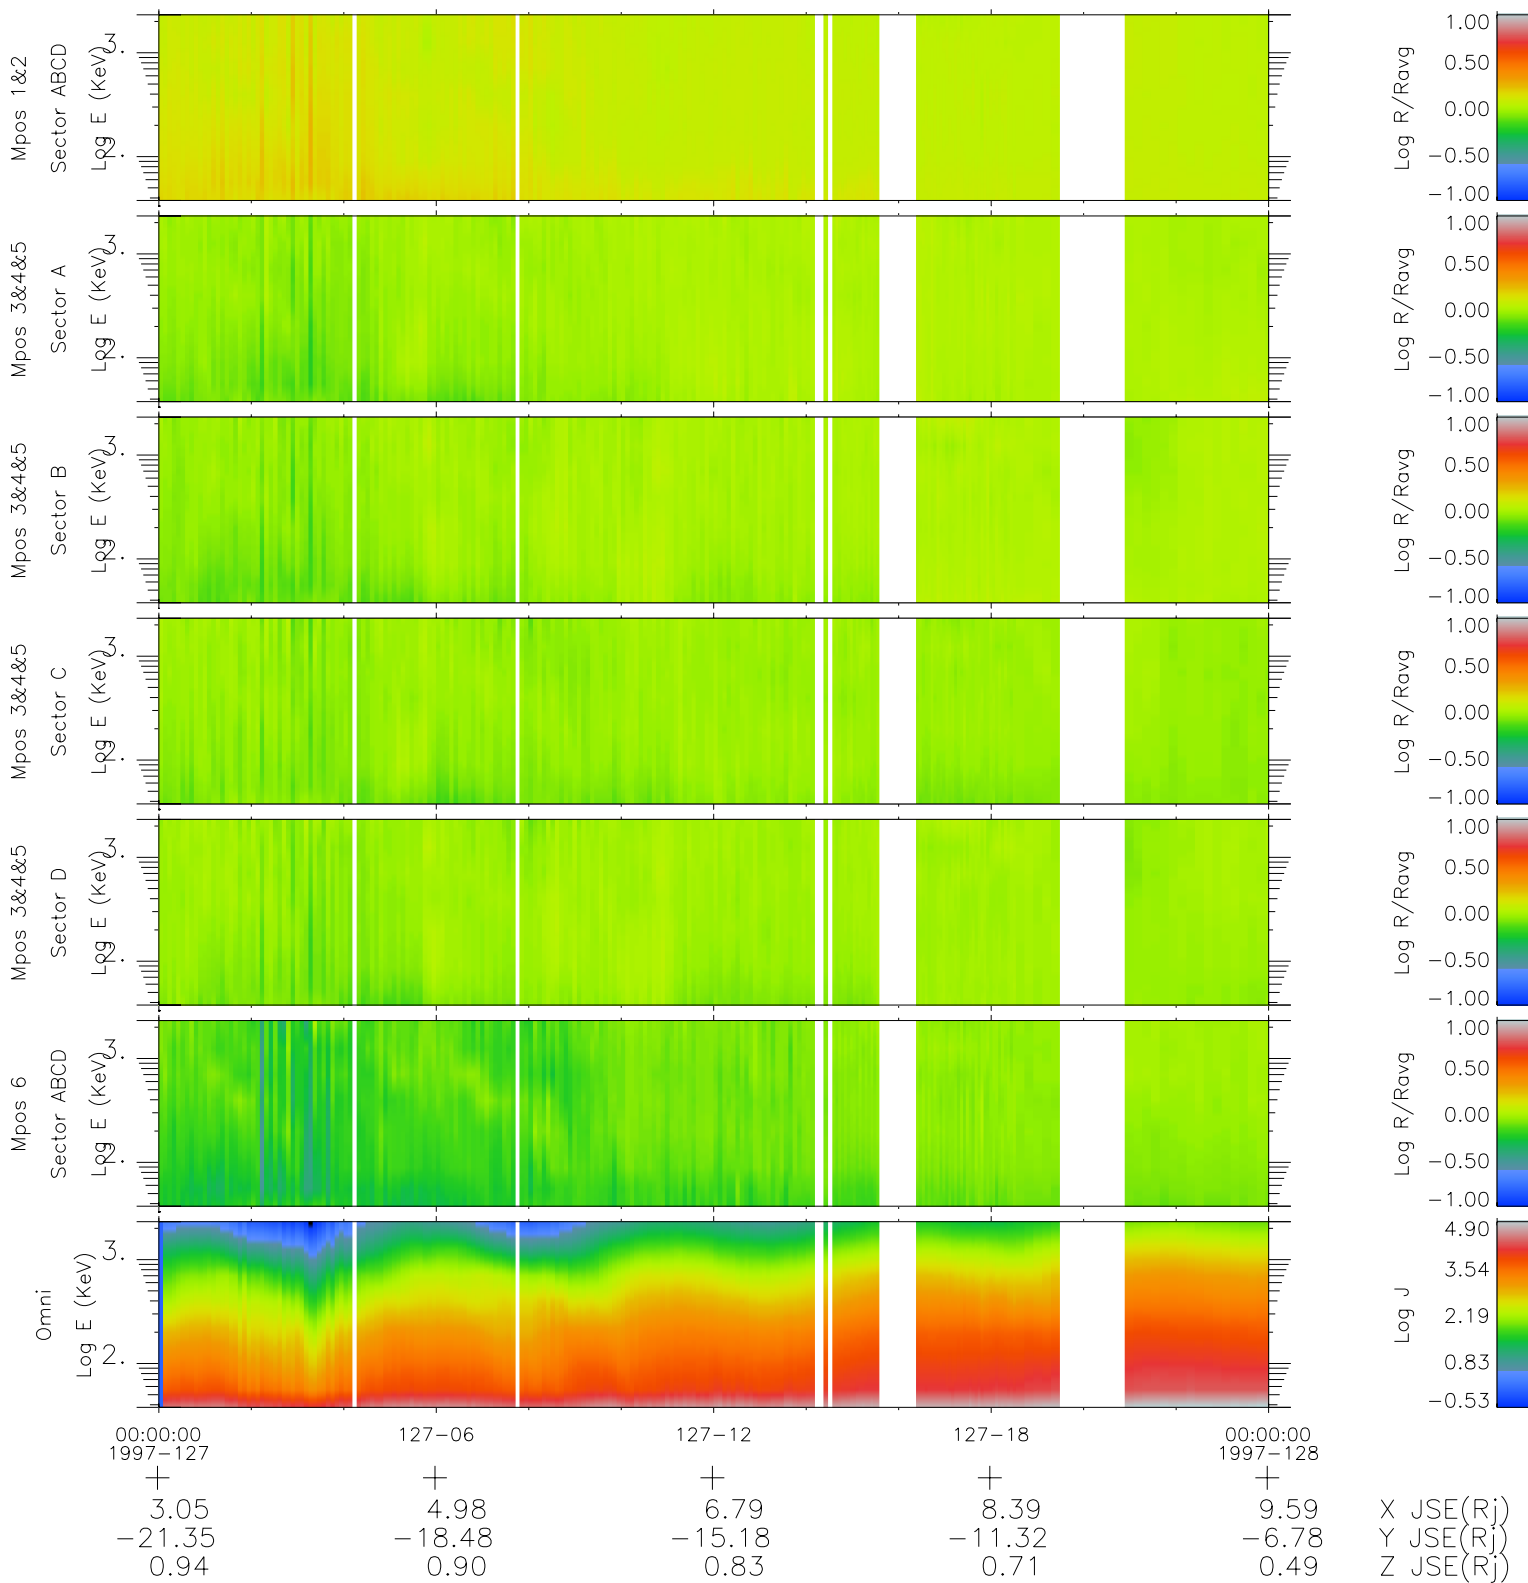

# Galileo EPD Real Time R6 Ions Spectra 97127

Software Version: RTSPEC\_R6 V 1.20  
 Data Production: 06-03-00  
 Plot Production: Sat Sep 15 05:43:03 2001  
 Color File: wondr3  
 Geofactor File: 1.1

◇ = Jupiter look direction  
 □ = Corotation look direction