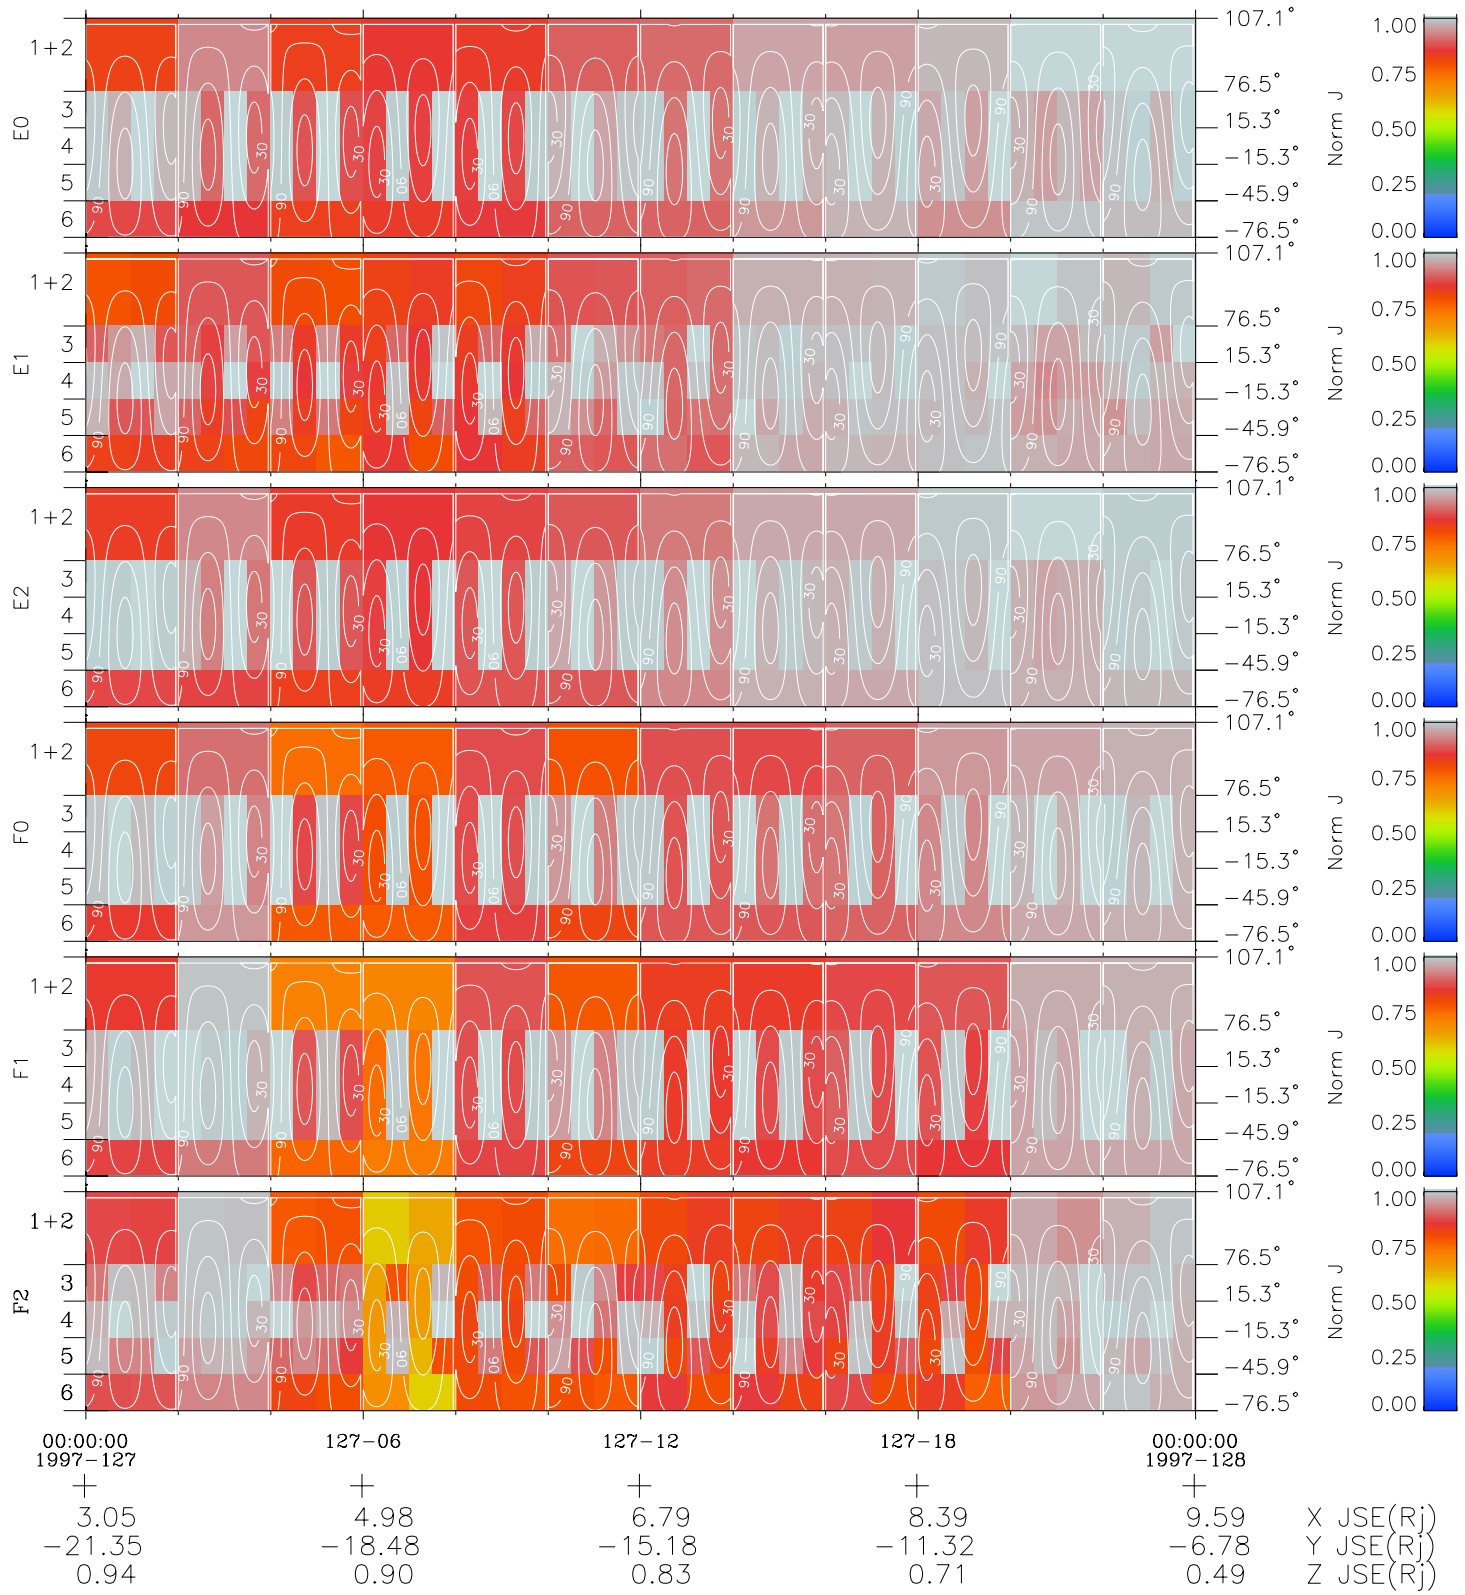

# Galileo EPD Real Time All-Sky Anisotropies 97127

Software Version: RTSKY\_NORM V 1.20  
 Data Production: 06-03-00  
 Plot Production: Sat Sep 15 05:44:25 2001  
 Color File: wondr3  
 Geofactor File: 1.1

- ◇ = Jupiter look direction
- = Corotation look direction