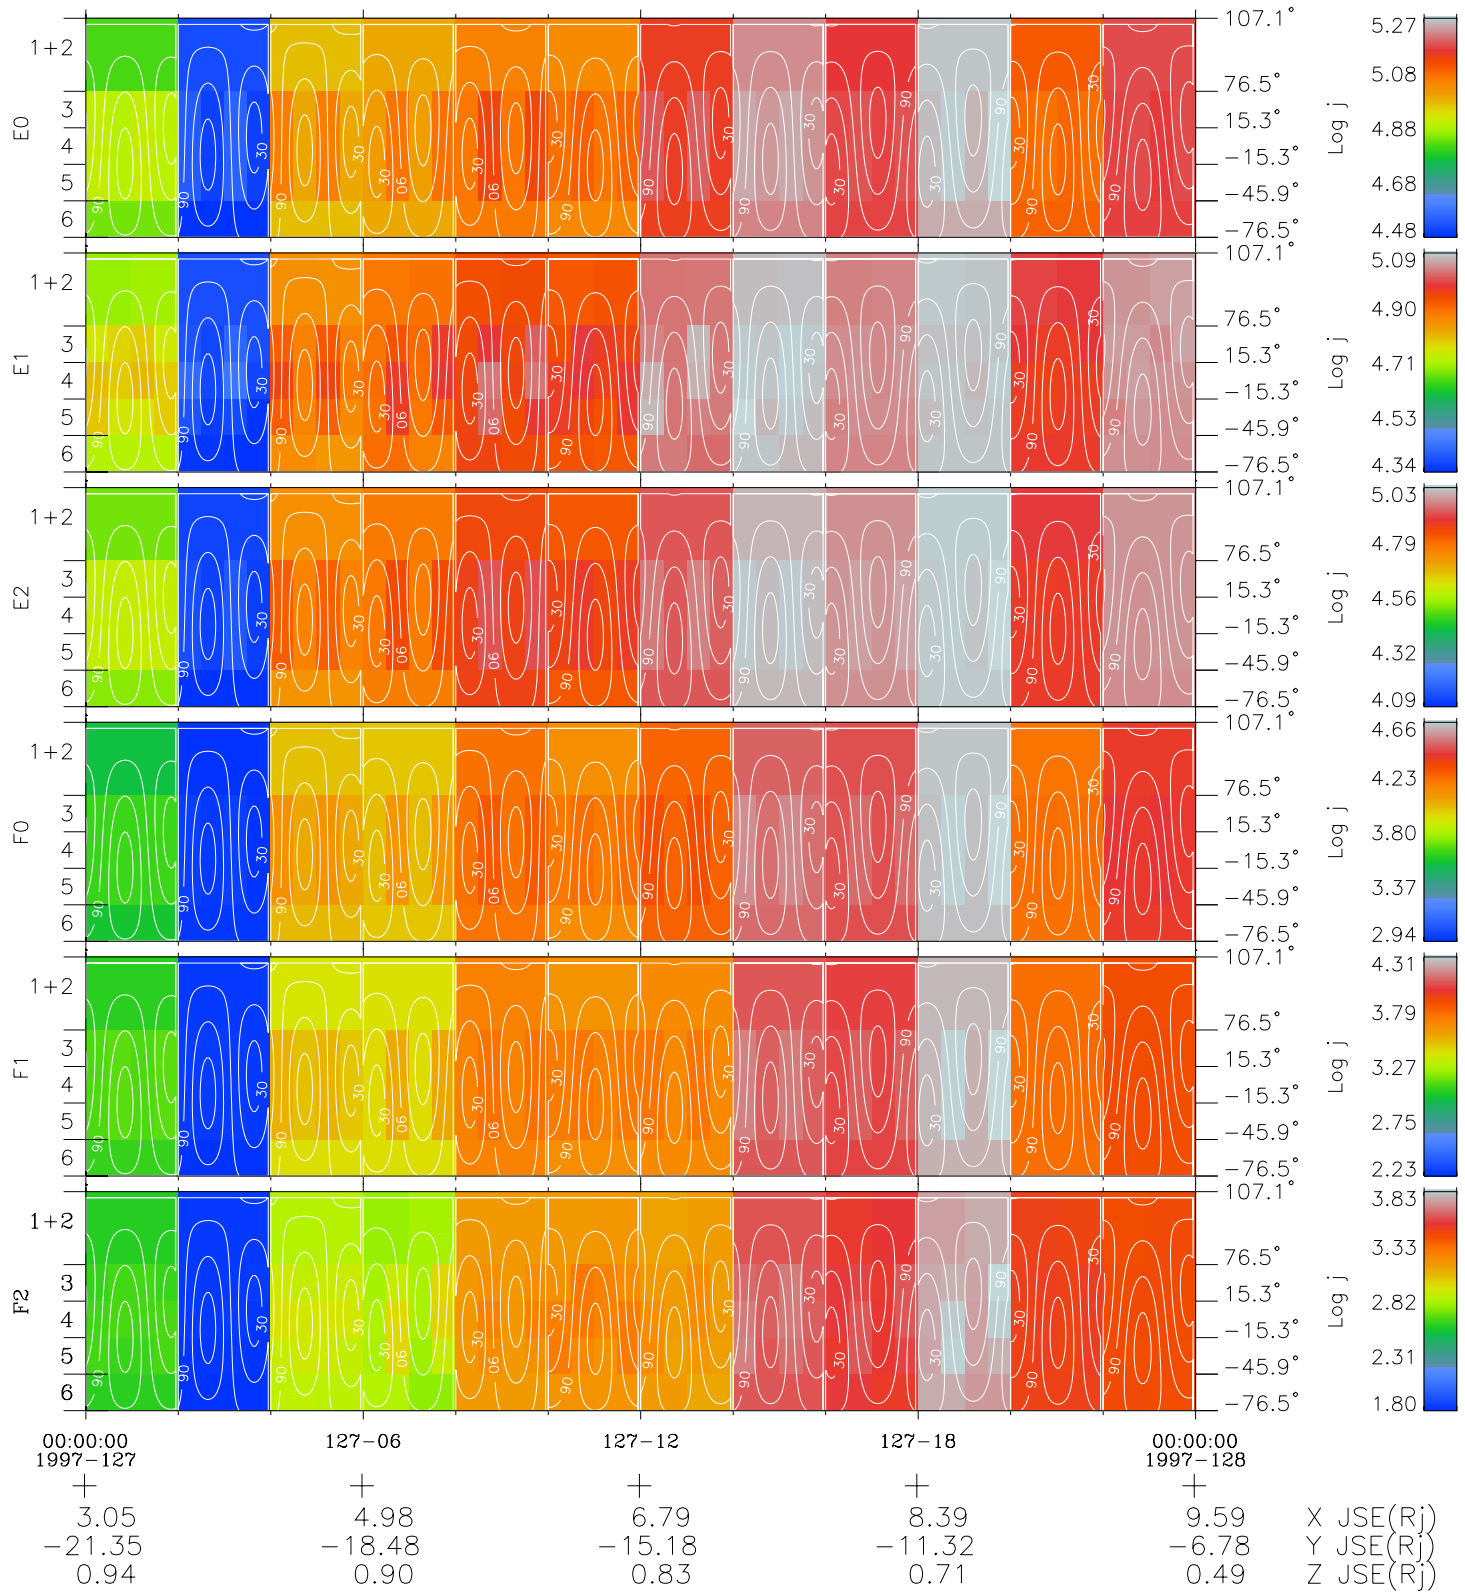

Galileo EPD Real Time All-Sky Anisotropies 97127

Software Version: RTSKY_FLUX V 1.20
 Data Production: 06-03-00
 Plot Production: Sat Sep 15 05:44:04 2001
 Color File: wondr3
 Geofactor File: 1.1

◇ = Jupiter look direction
 □ = Corotation look direction