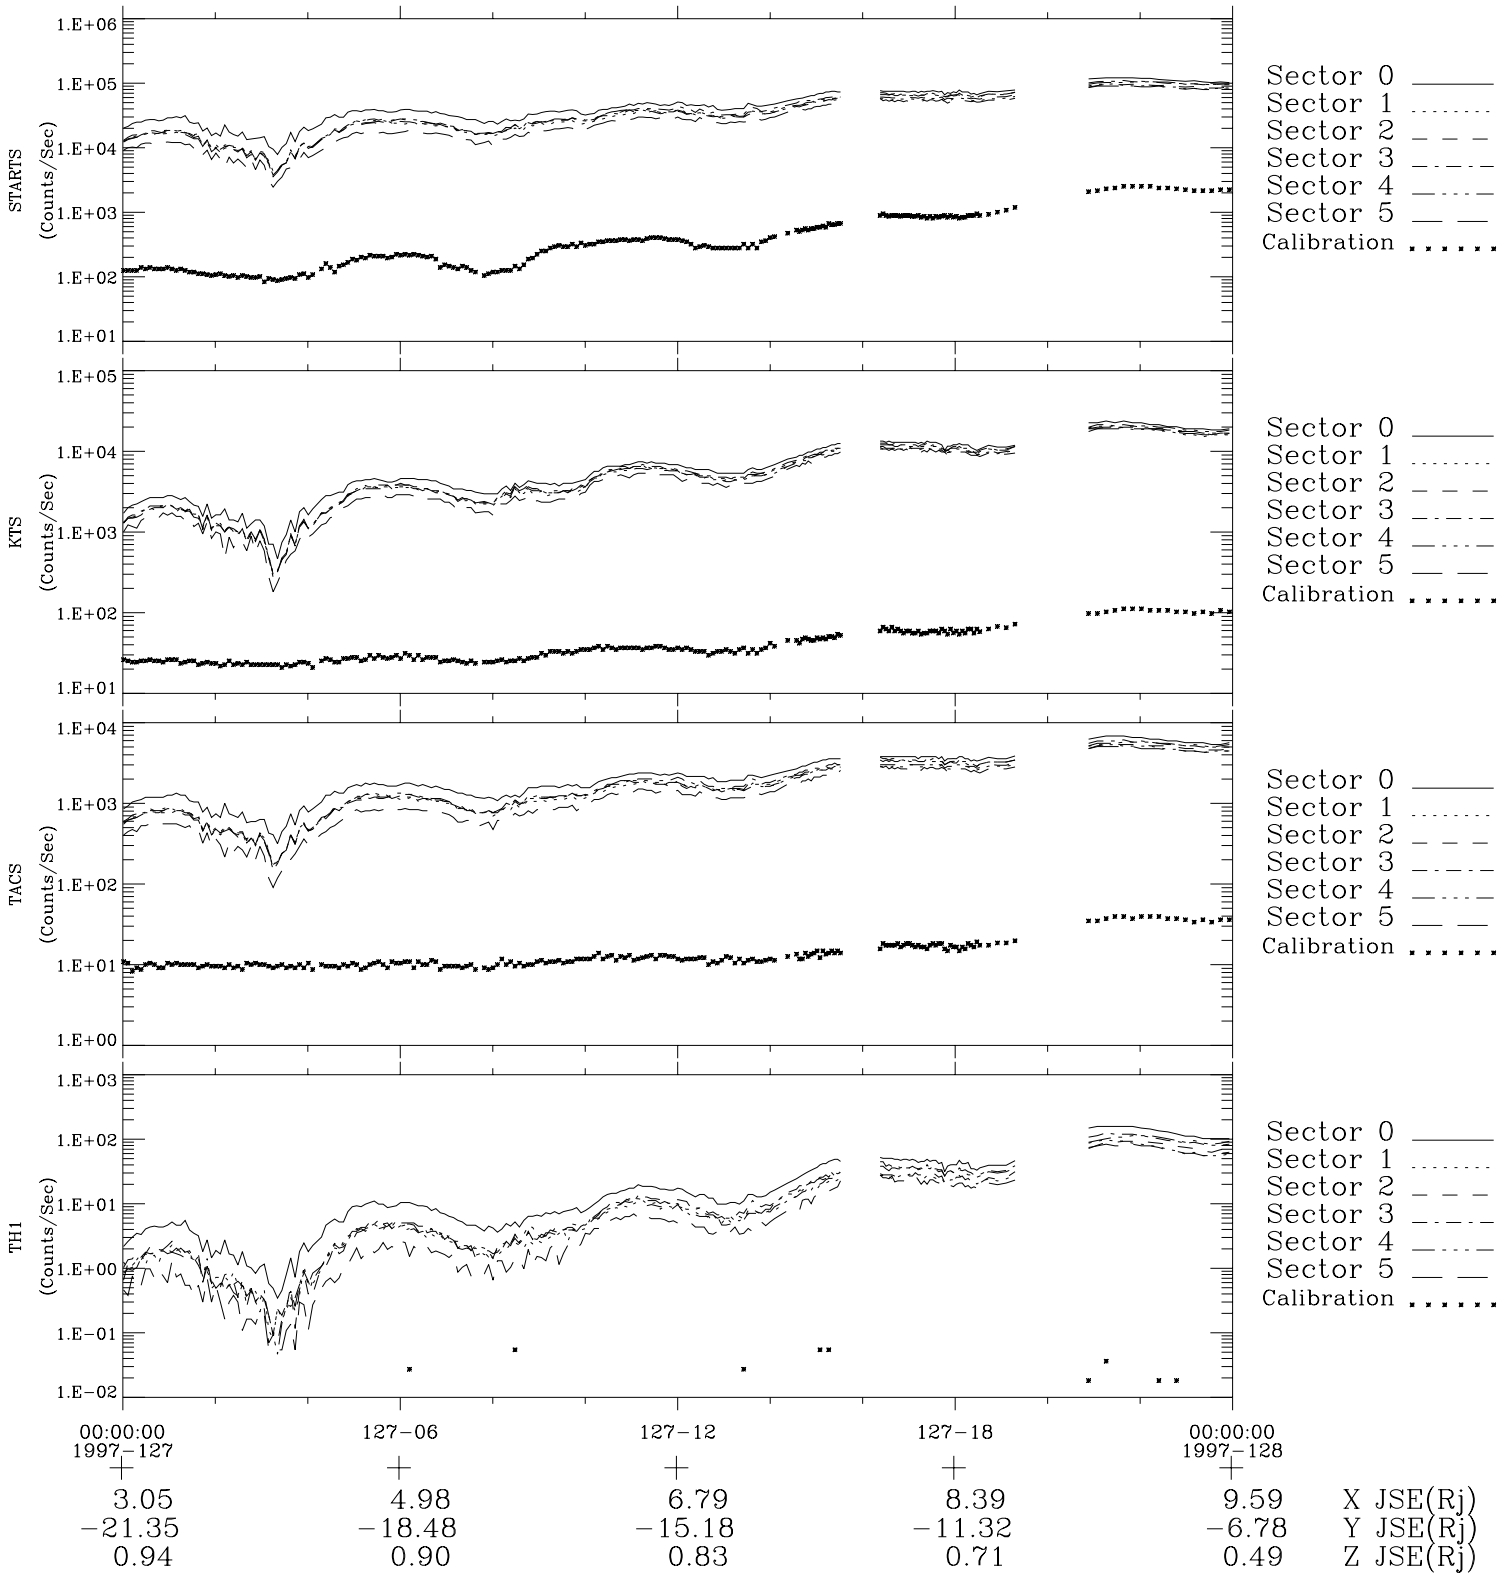

# Galileo EPD Real-Time Six-Sector 97127

Software Version: RTLINE\_R6 V 1.20  
Data Production: 06-03-00  
Plot Production: Sat Sep 15 05:46:33 2001

◇ = Jupiter look direction  
□ = Corotation look direction