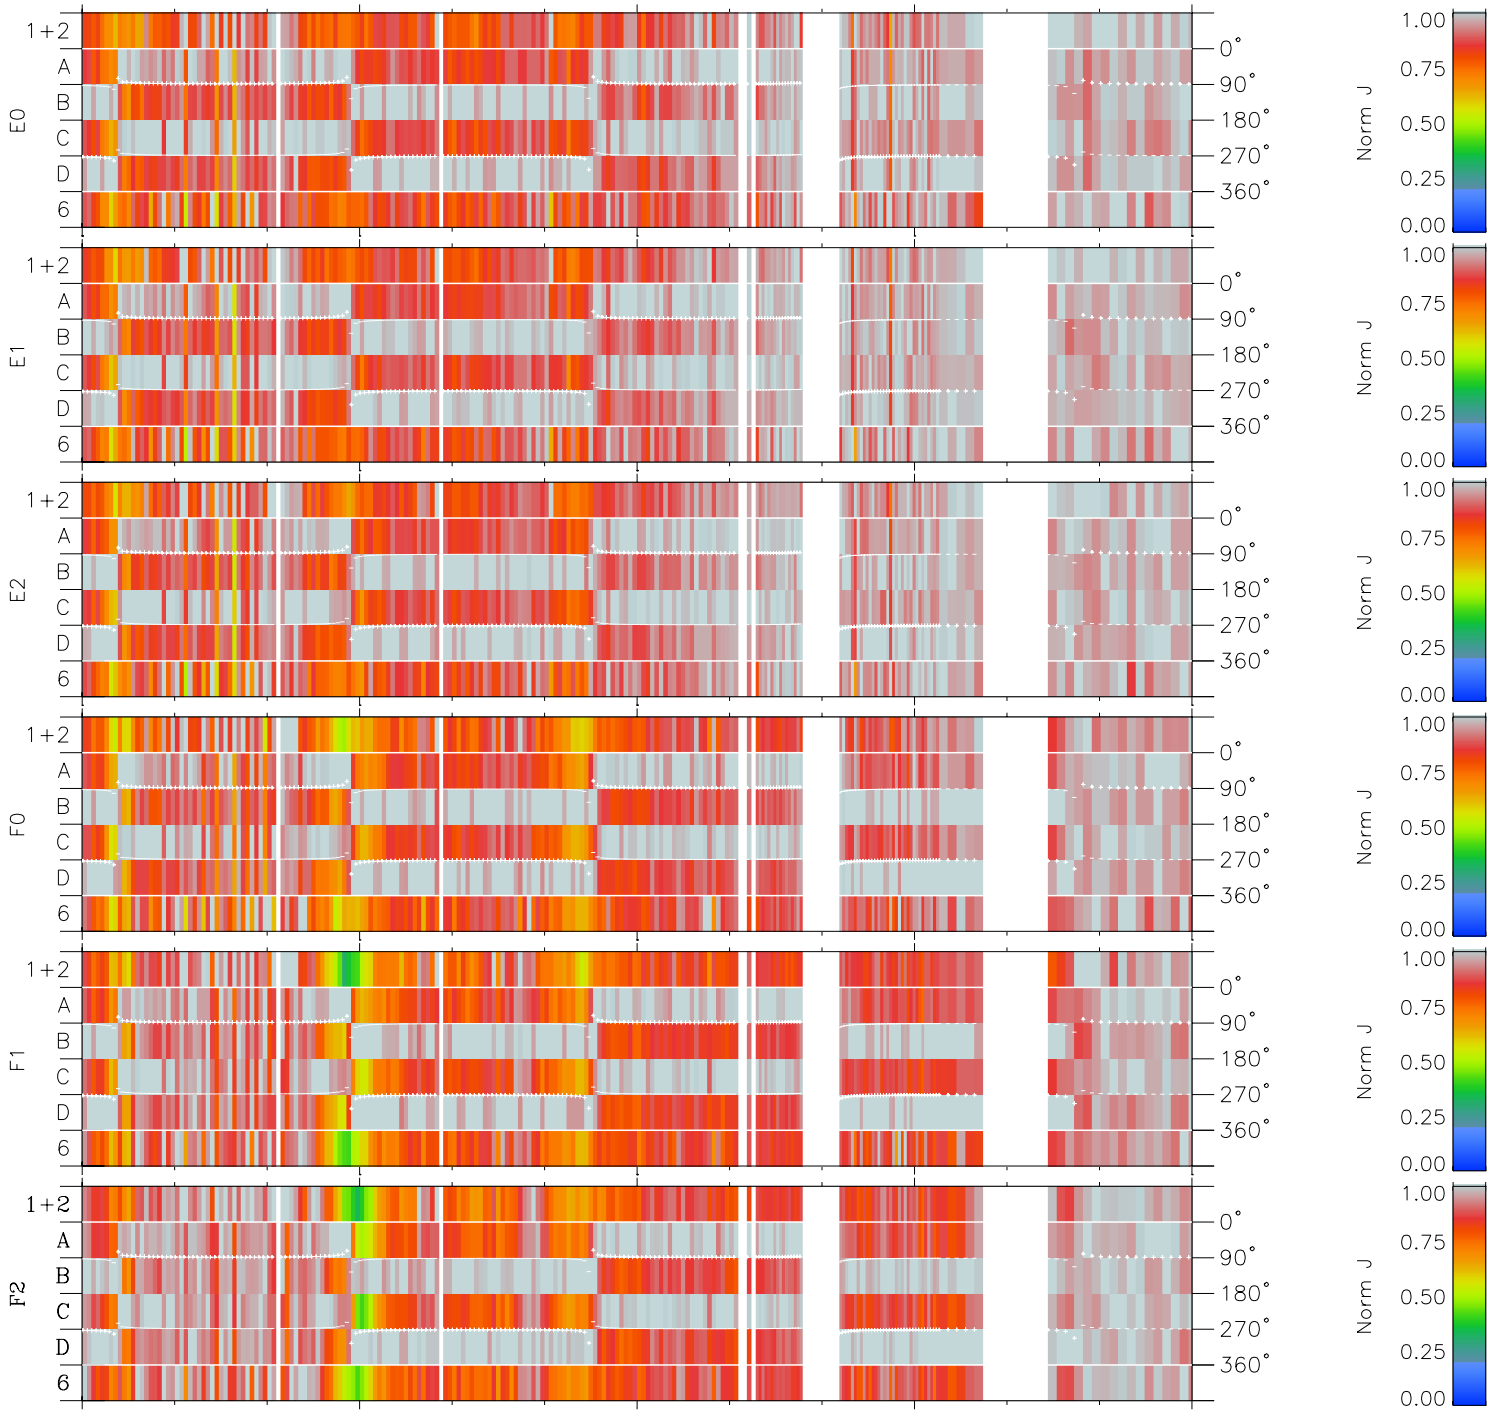

# Galileo EPD Real Time Azimuth Anisotropies 97127

Software Version: RTAZIM\_NORM V 1.20  
 Data Production: 06-03-00  
 Plot Production: Sat Sep 15 05:46:12 2001  
 Color File: wondr3  
 Geofactor File: 1.1

00:00:00 1997-127	127-06	127-12	127-18	00:00:00 1997-128	
+	+	+	+	+	X JSE(R <sub>j</sub> )
3.05	4.98	6.79	8.39	9.59	Y JSE(R <sub>j</sub> )
-21.35	-18.48	-15.18	-11.32	-6.78	Z JSE(R <sub>j</sub> )
0.94	0.90	0.83	0.71	0.49	

◇ = Jupiter look direction  
 □ = Corotation look direction