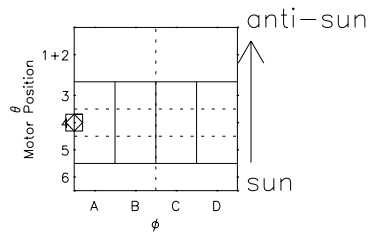

Galileo EPD Real Time Azimuth Anisotropies 97127

Software Version: RTAZIM_MEAN V 1.20
 Data Production: 06-03-00
 Plot Production: Sat Sep 15 05:54:37 2001
 Color File: wondr3
 Geofactor File: 1.1

◇ = Jupiter look direction
 □ = Corotation look direction