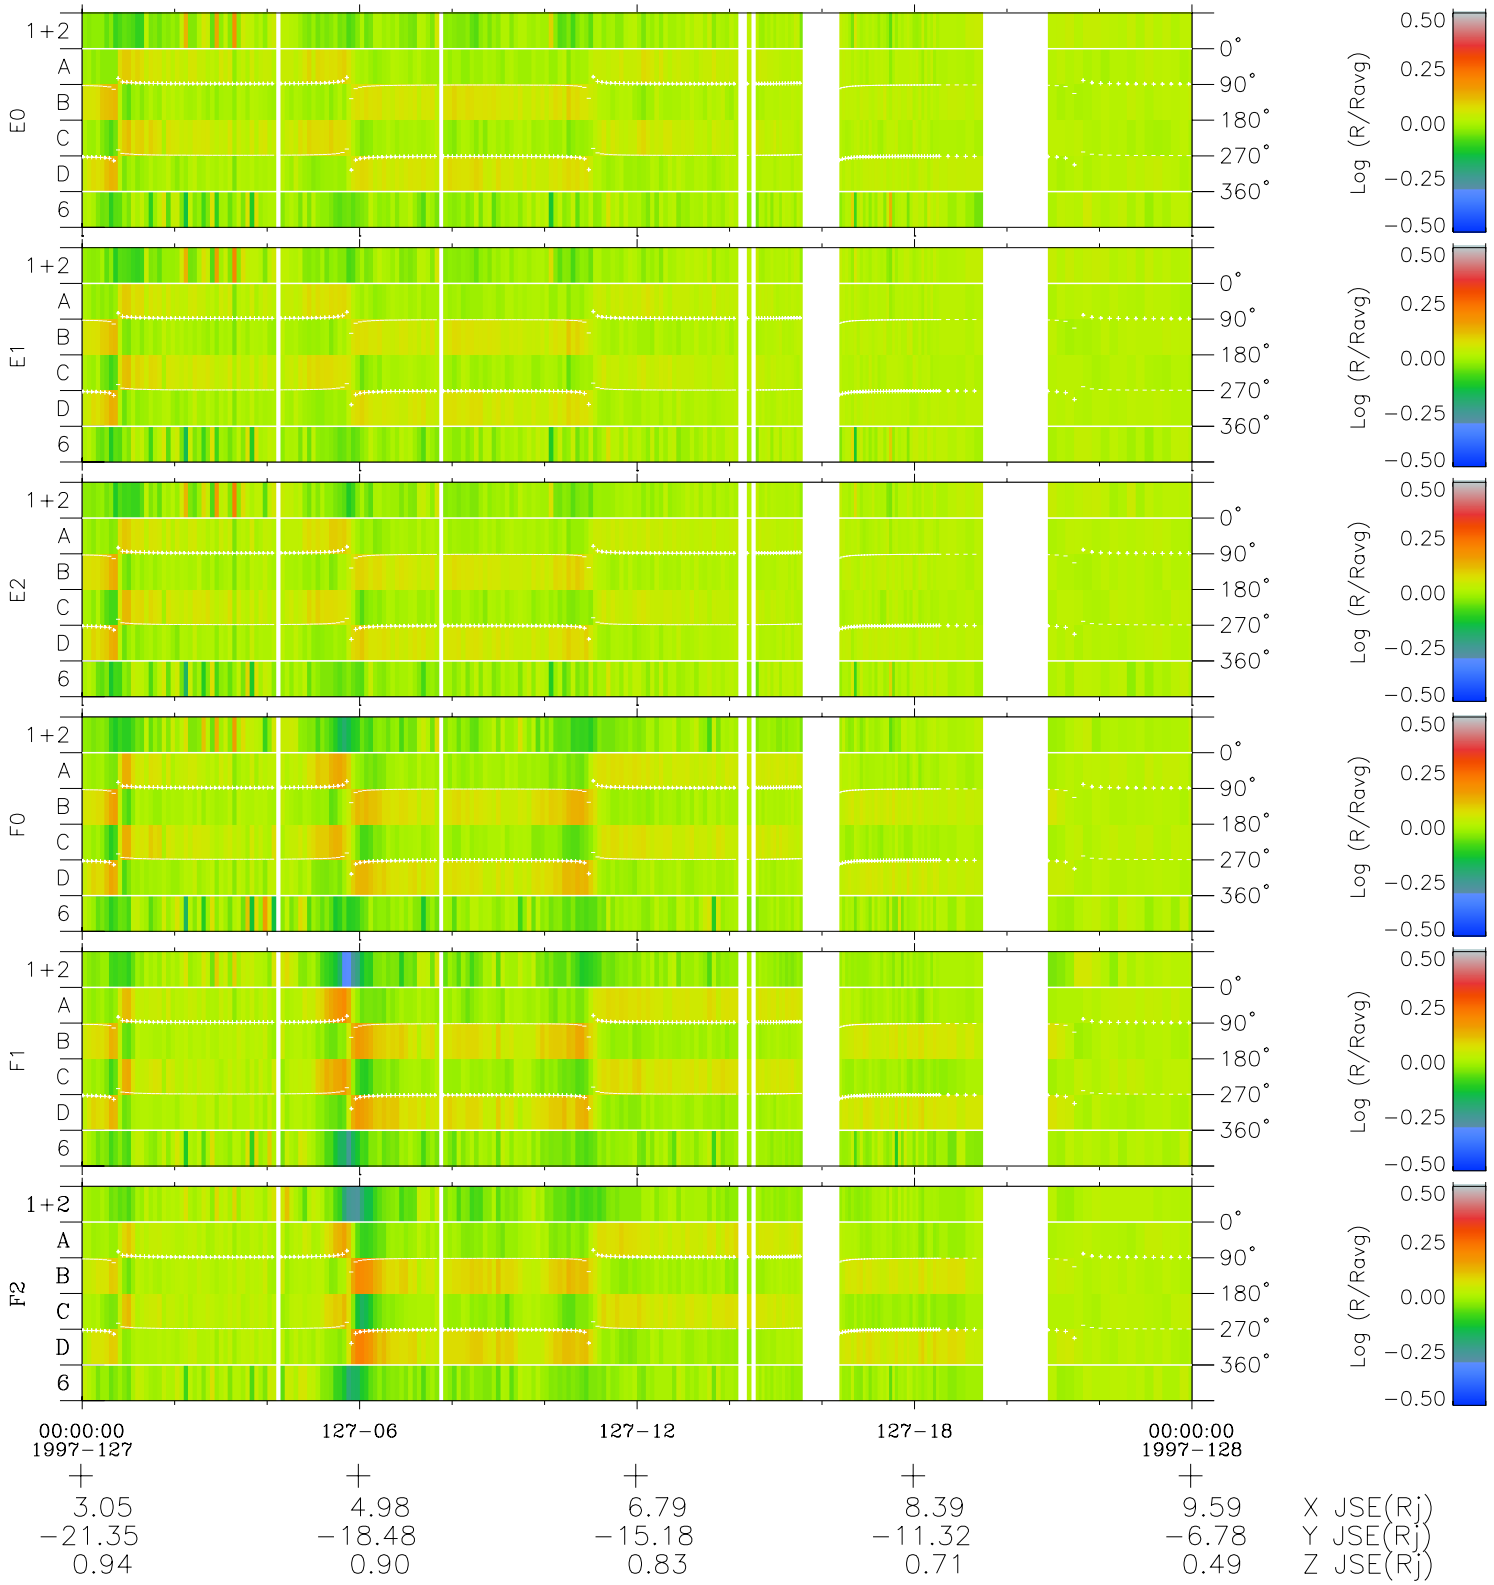

Galileo EPD Real Time Azimuth Anisotropies 97127

Software Version: RTAZIM_MEAN V 1.20
 Data Production: 06-03-00
 Plot Production: Sat Sep 15 05:54:37 2001
 Color File: wondr3
 Geofactor File: 1.1

◇ = Jupiter look direction
 □ = Corotation look direction