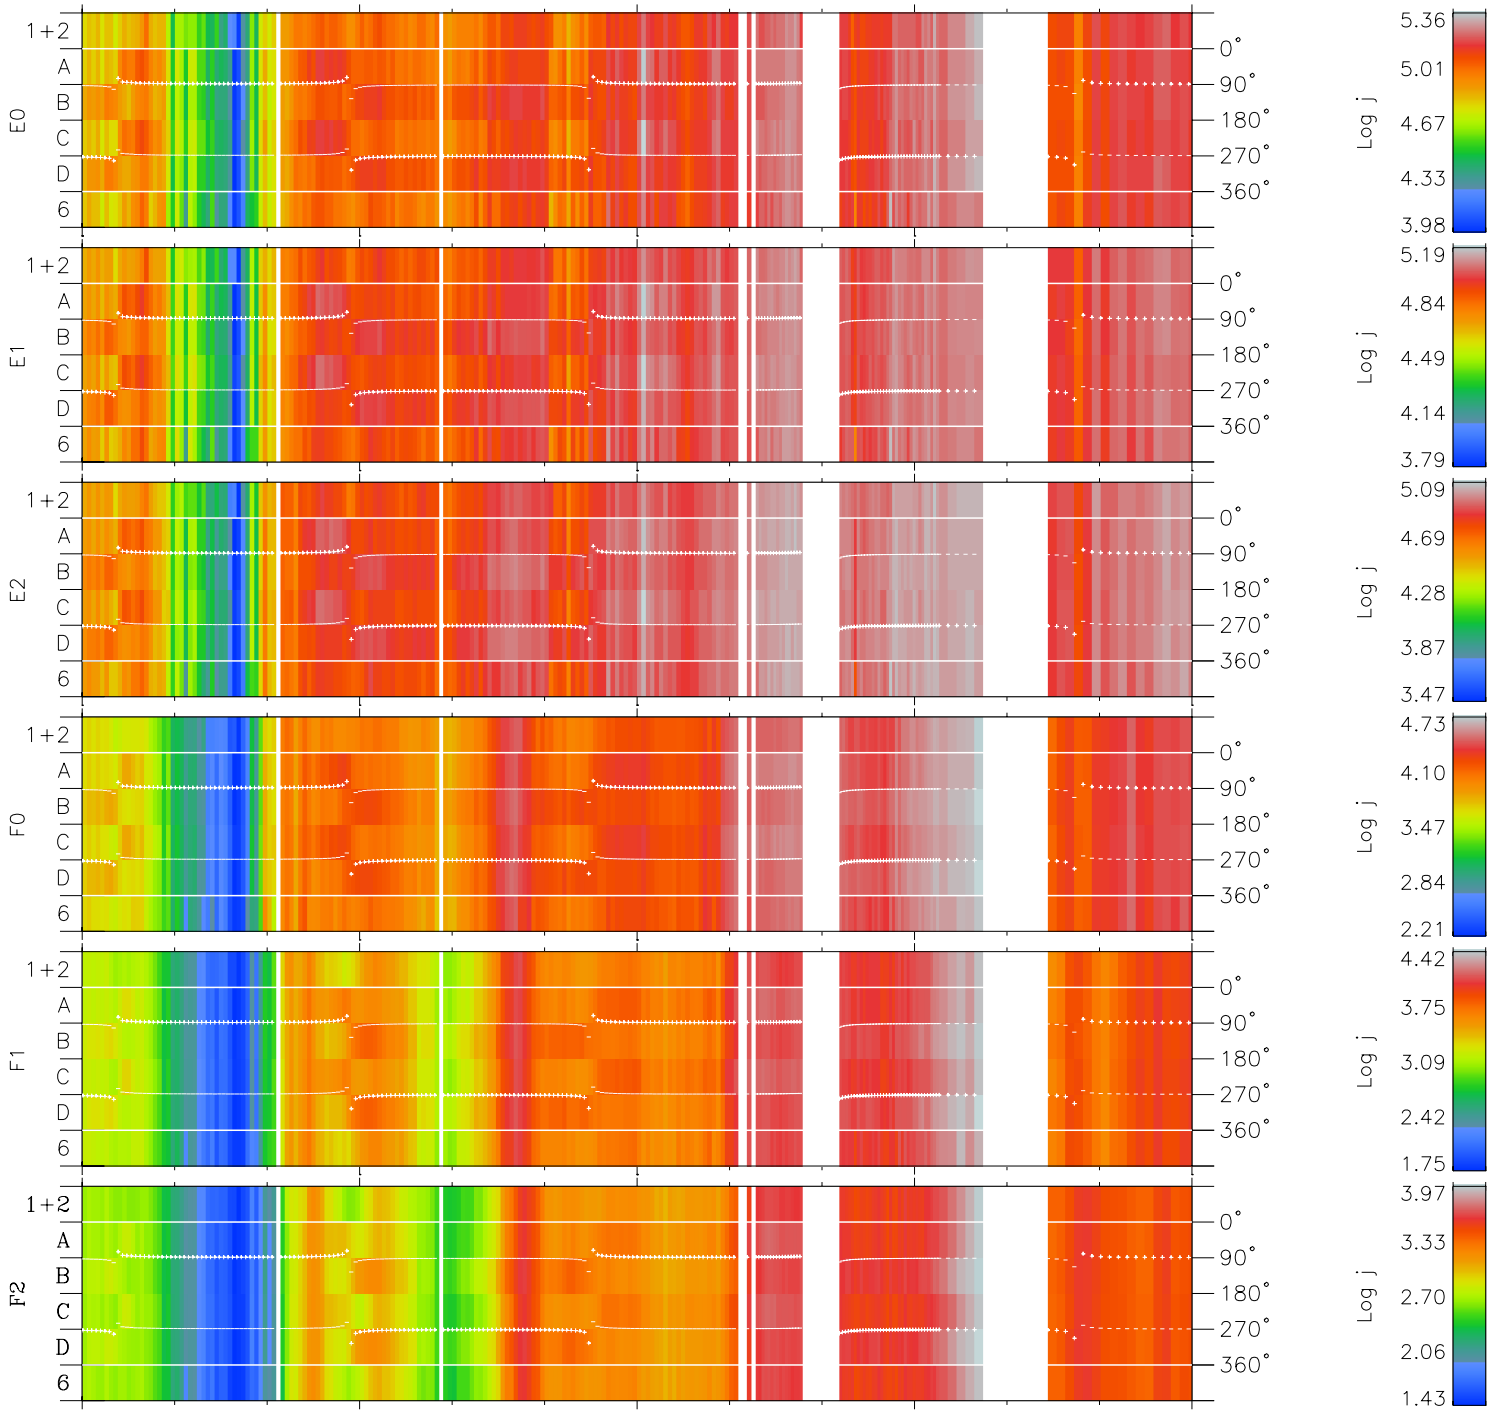

Galileo EPD Real Time Azimuth Anisotropies 97127

Software Version: RTAZIM_FLUX V 1.20
Data Production: 06-03-00
Plot Production: Sat Sep 15 05:45:55 2001
Color File: wondr3
Geofactor File: 1.1

00:00:00 1997-127	127-06	127-12	127-18	00:00:00 1997-128	
+	+	+	+	+	X JSE(R _j)
3.05	4.98	6.79	8.39	9.59	Y JSE(R _j)
-21.35	-18.48	-15.18	-11.32	-6.78	Z JSE(R _j)
0.94	0.90	0.83	0.71	0.49	

- ◇ = Jupiter look direction
- = Corotation look direction